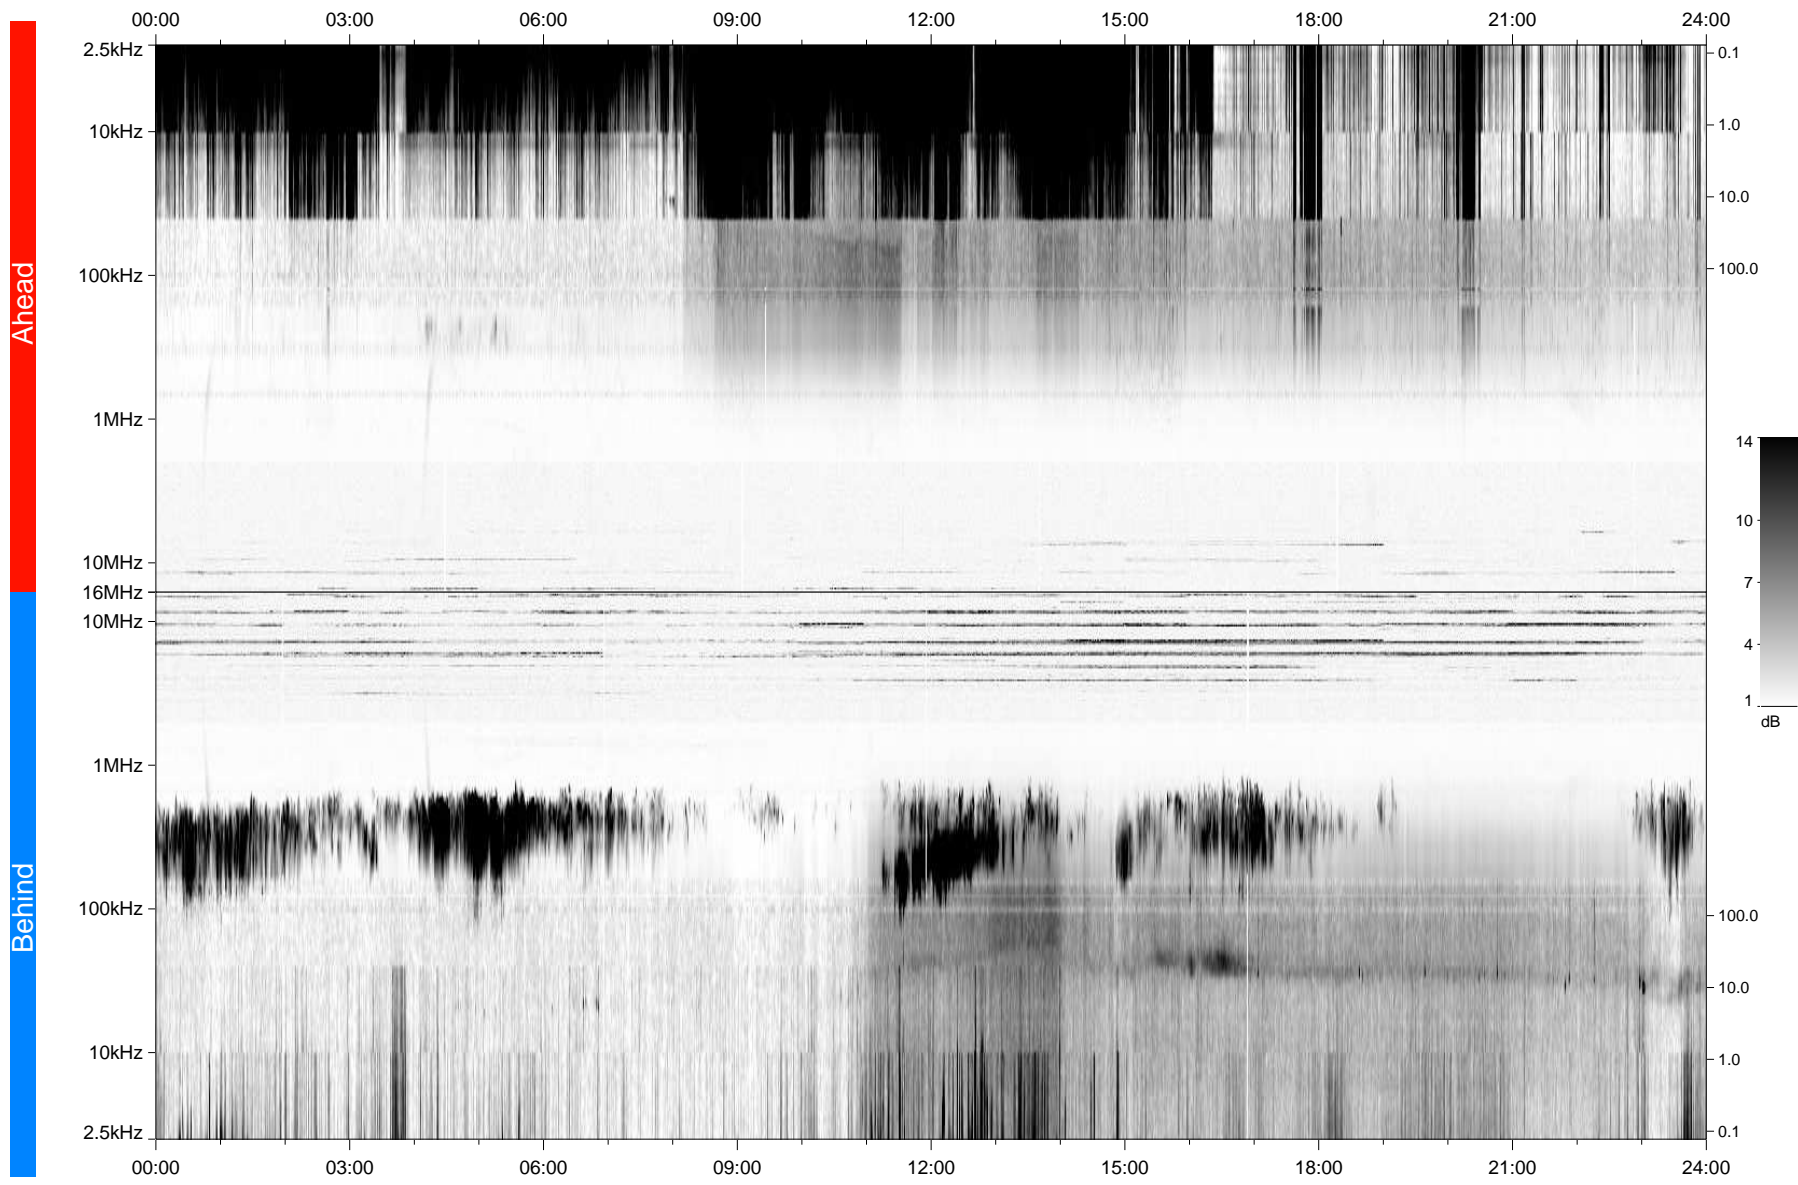

STEREO/WAVES Daily Summary - 12-Feb-2007 (DOY 043)

Ahead source file: swaves_ahead_2007_043_1_04.fin
Ahead PSE Angle: 0.6°

Behind PSE Angle: -0.1°
Behind source file: swaves_behind_2007_043_1_05.fin

Time (UTC)

file: stereo_swaves_daily-summary_gray_20070212_v04
made by: space.umn.edu on macOS with TDL 8.8.2 on 2022-10-19 03:39:09, with TLib V945 / dynspec V311