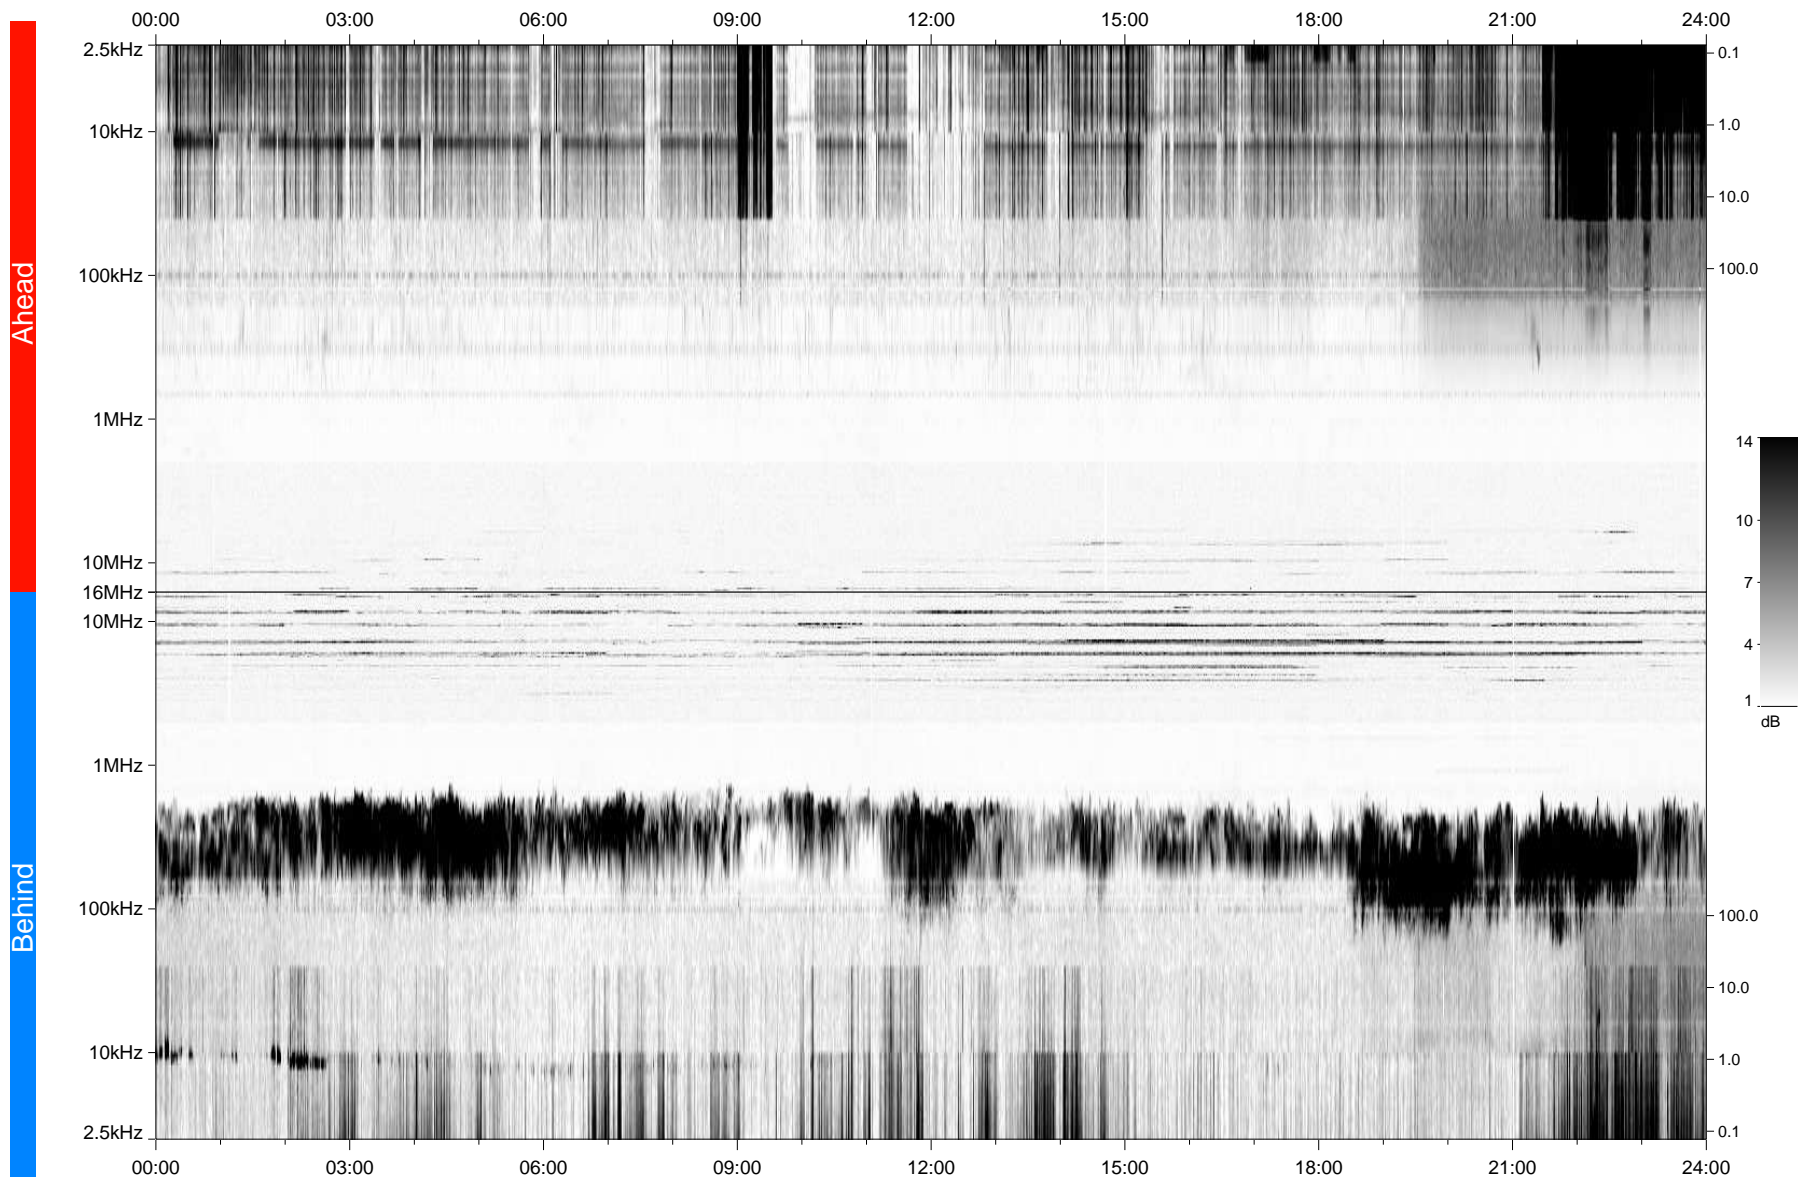

# STEREO/WAVES Daily Summary - 11-Feb-2007 (DOY 042)

Ahead source file: swaves\_ahead\_2007\_042\_1\_04.fin  
Ahead PSE Angle: 0.6°

Behind PSE Angle: -0.1°  
Behind source file: swaves\_behind\_2007\_042\_1\_05.fin

Time (UTC)

file: stereo\_swaves\_daily-summary\_gray\_20070211\_v04  
made by: space.umn.edu on macOS with IDL 8.8.2 on 2022-10-19 03:36:11, with TLib V945 / dynspec V311