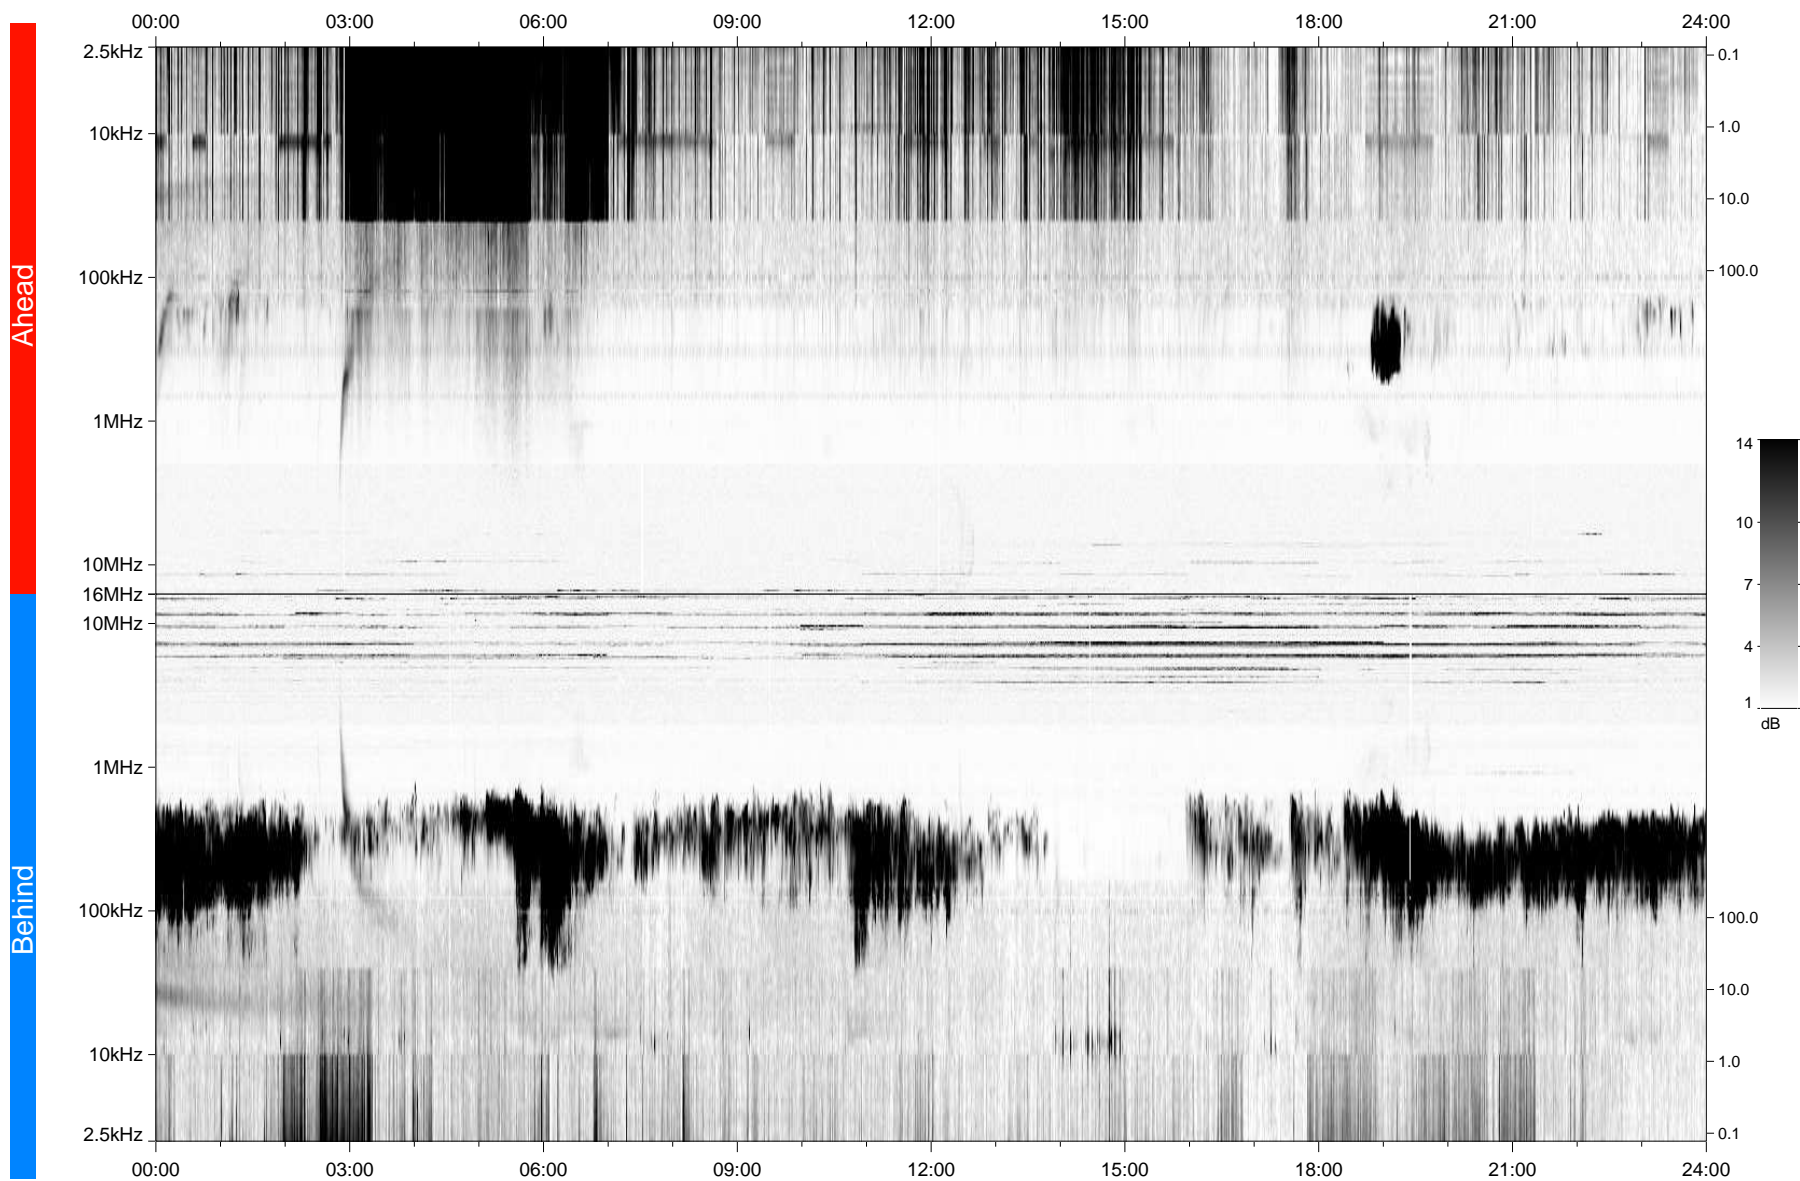

STEREO/WAVES Daily Summary - 09-Feb-2007 (DOY 040)

Ahead source file: swaves_ahead_2007_040_1_04.fin
Ahead PSE Angle: 0.5°

Behind PSE Angle: -0.1°
Behind source file: swaves_behind_2007_040_1_04.fin

Time (UTC)

file: stereo_swaves_daily-summary_gray_20070209_v04
made by: space.umn.edu on macOS with IDL 8.8.2 on 2022-10-19 03:30:10, with Tlib V945 / dynspec V311