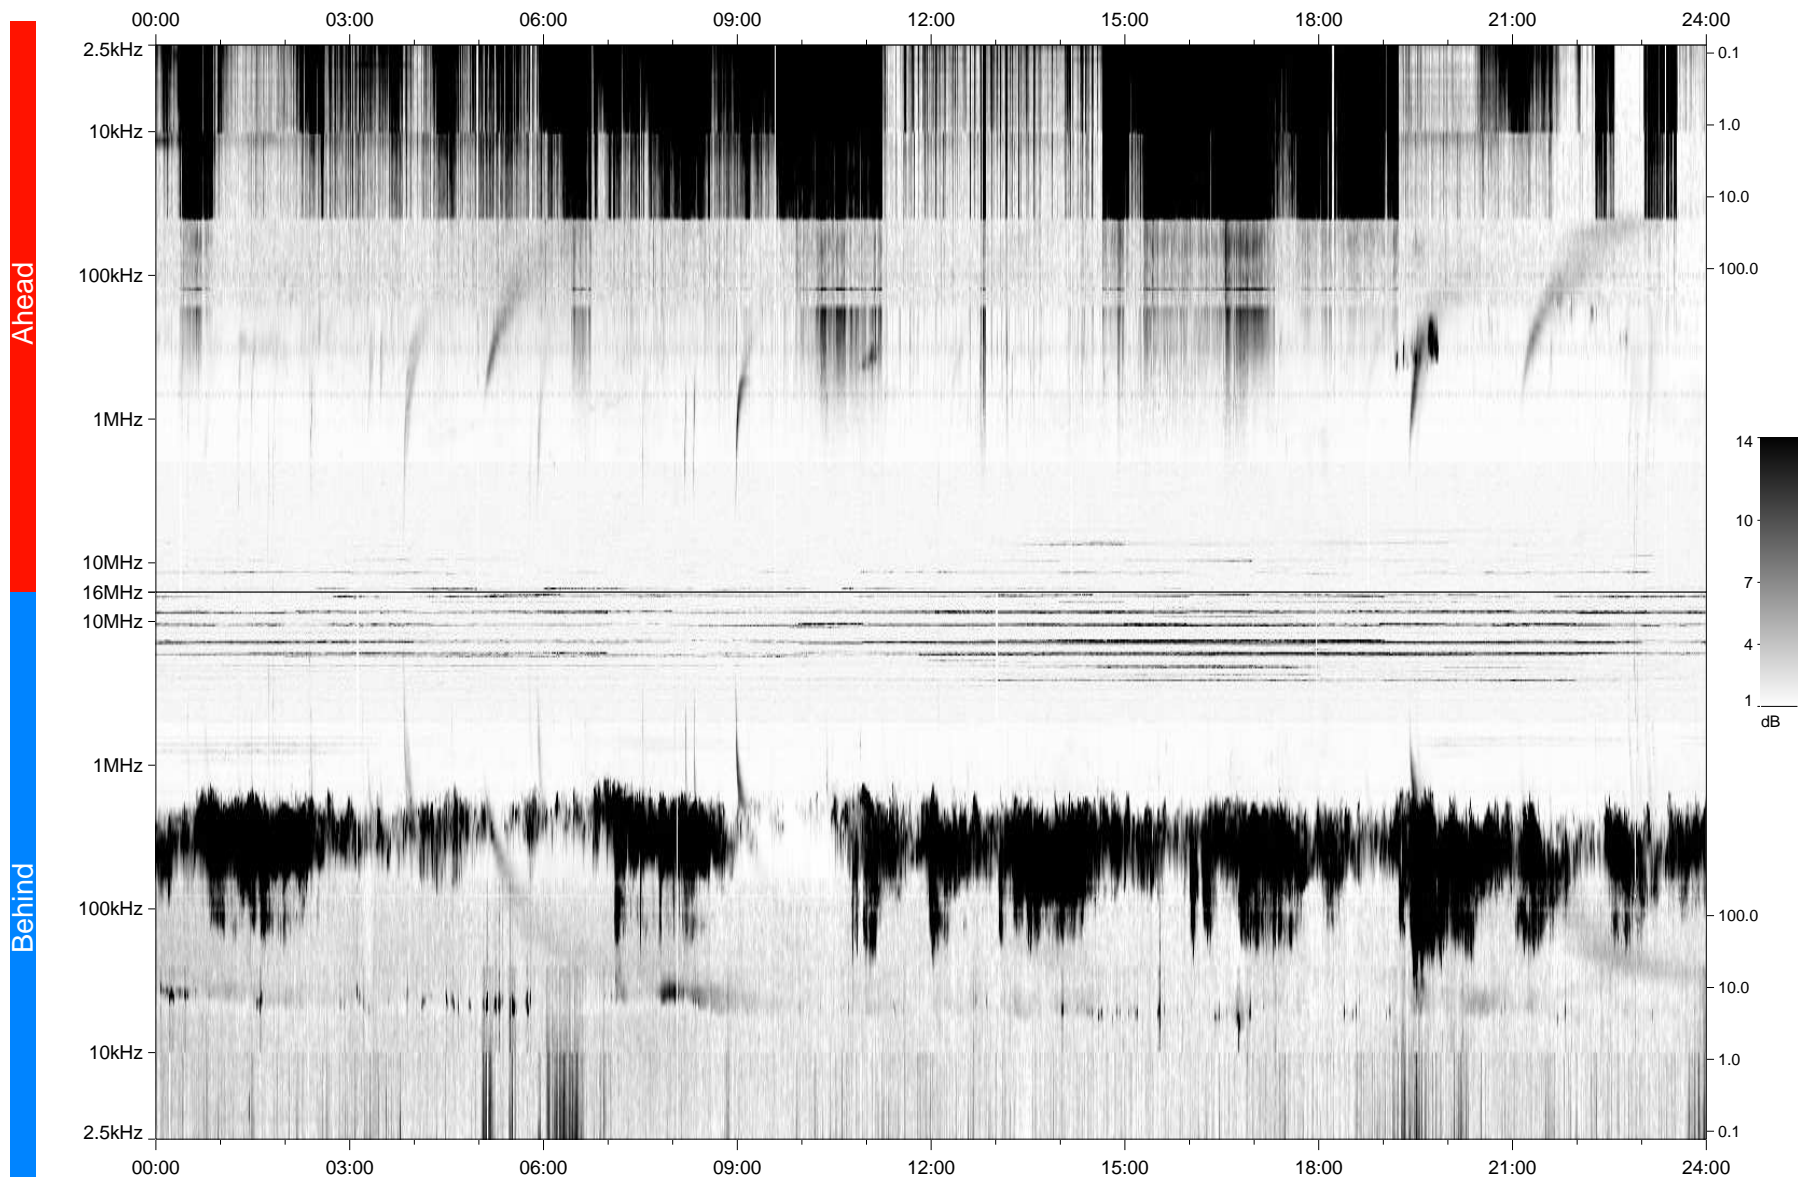

STEREO/WAVES Daily Summary - 07-Feb-2007 (DOY 038)

Ahead source file: swaves_ahead_2007_038_1_04.fin
Ahead PSE Angle: 0.6°

Behind PSE Angle: -0.1°
Behind source file: swaves_behind_2007_038_1_04.fin

Time (UTC)

file: stereo_swaves_daily-summary_gray_20070207_v04
made by: space.umn.edu on macOS with IDL 8.8.2 on 2022-10-19 03:24:14, with TLib V945 / dynspec V311