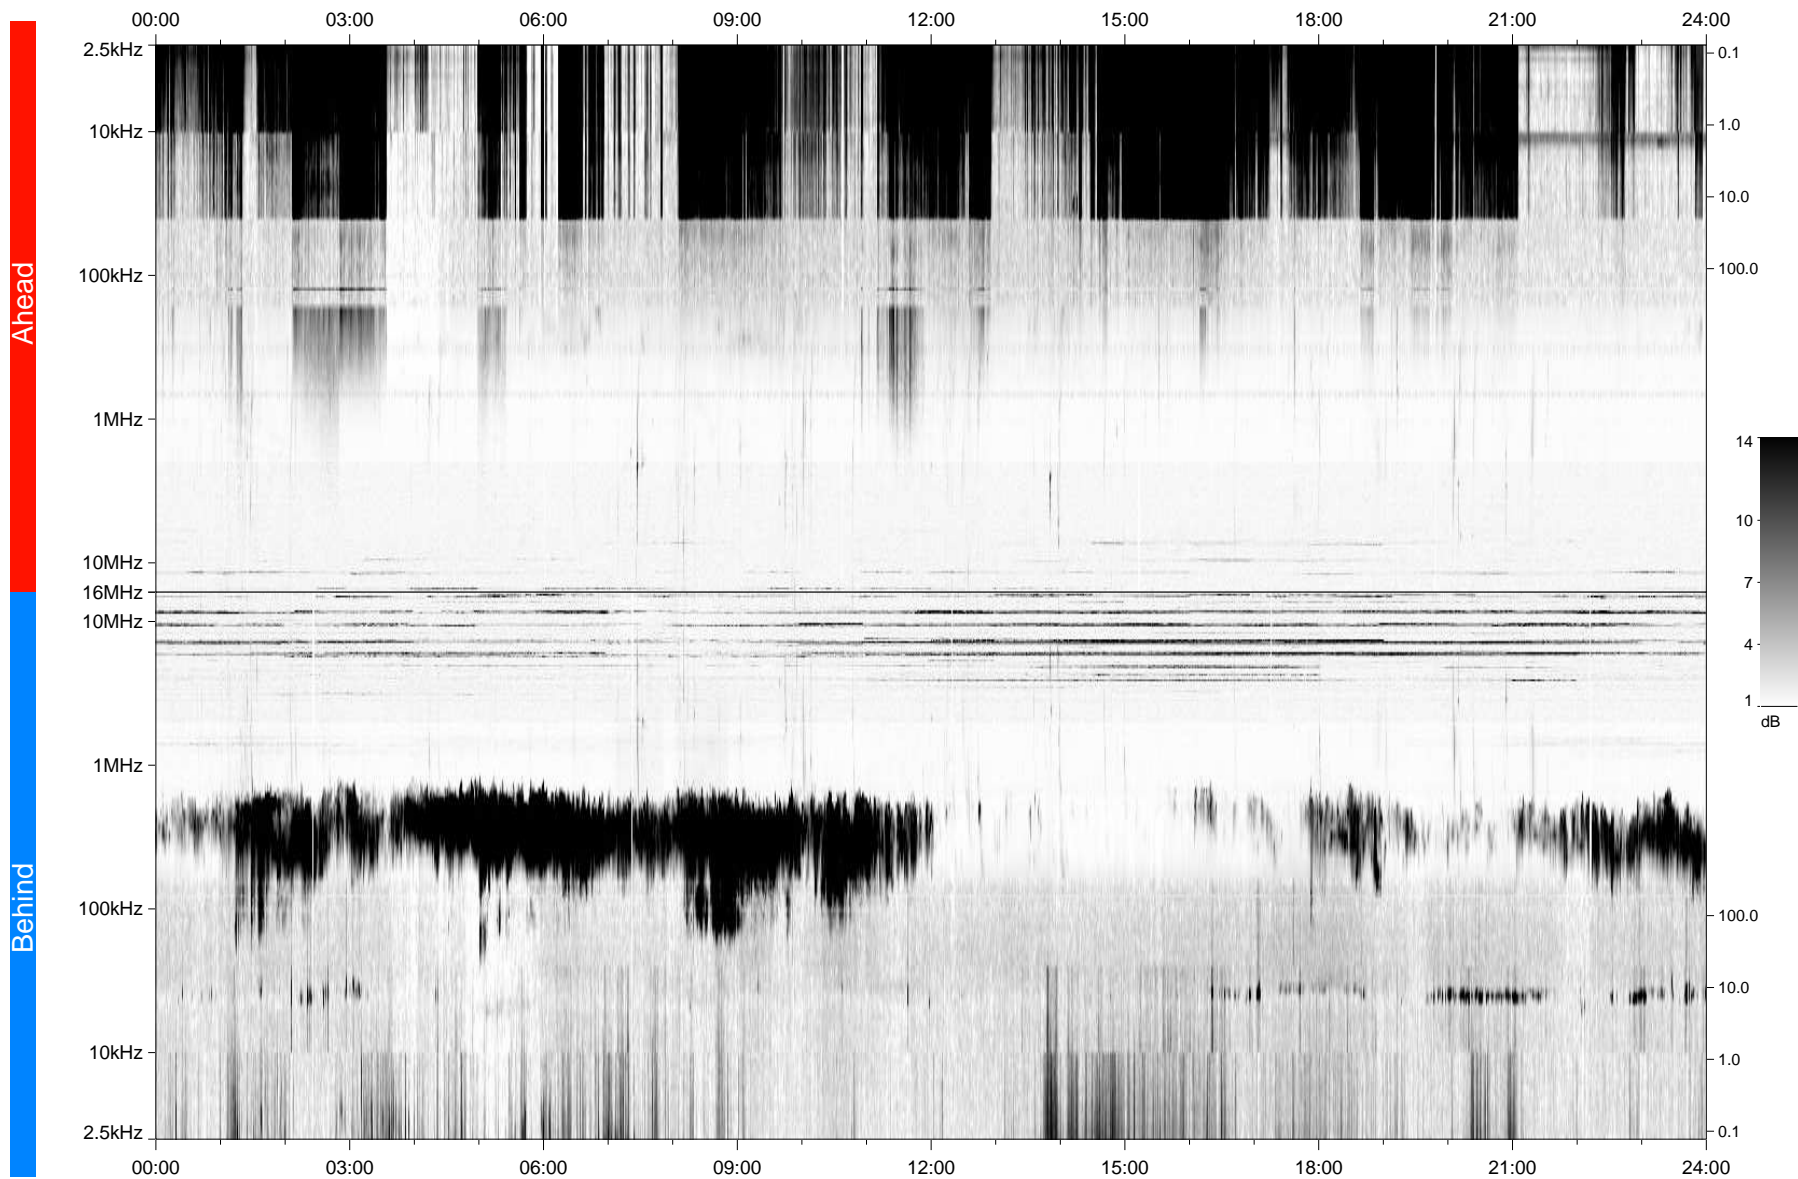

# STEREO/WAVES Daily Summary - 06-Feb-2007 (DOY 037)

Ahead source file: swaves\_ahead\_2007\_037\_1\_04.fin  
Ahead PSE Angle: 0.6°

Behind PSE Angle: -0.1°  
Behind source file: swaves\_behind\_2007\_037\_1\_04.fin

Time (UTC)

file: stereo\_swaves\_daily-summary\_gray\_20070206\_v04  
made by: space.umn.edu on macOS with TDL 8.8.2 on 2022-10-19 03:21:13, with TLib V945 / dynspec V311