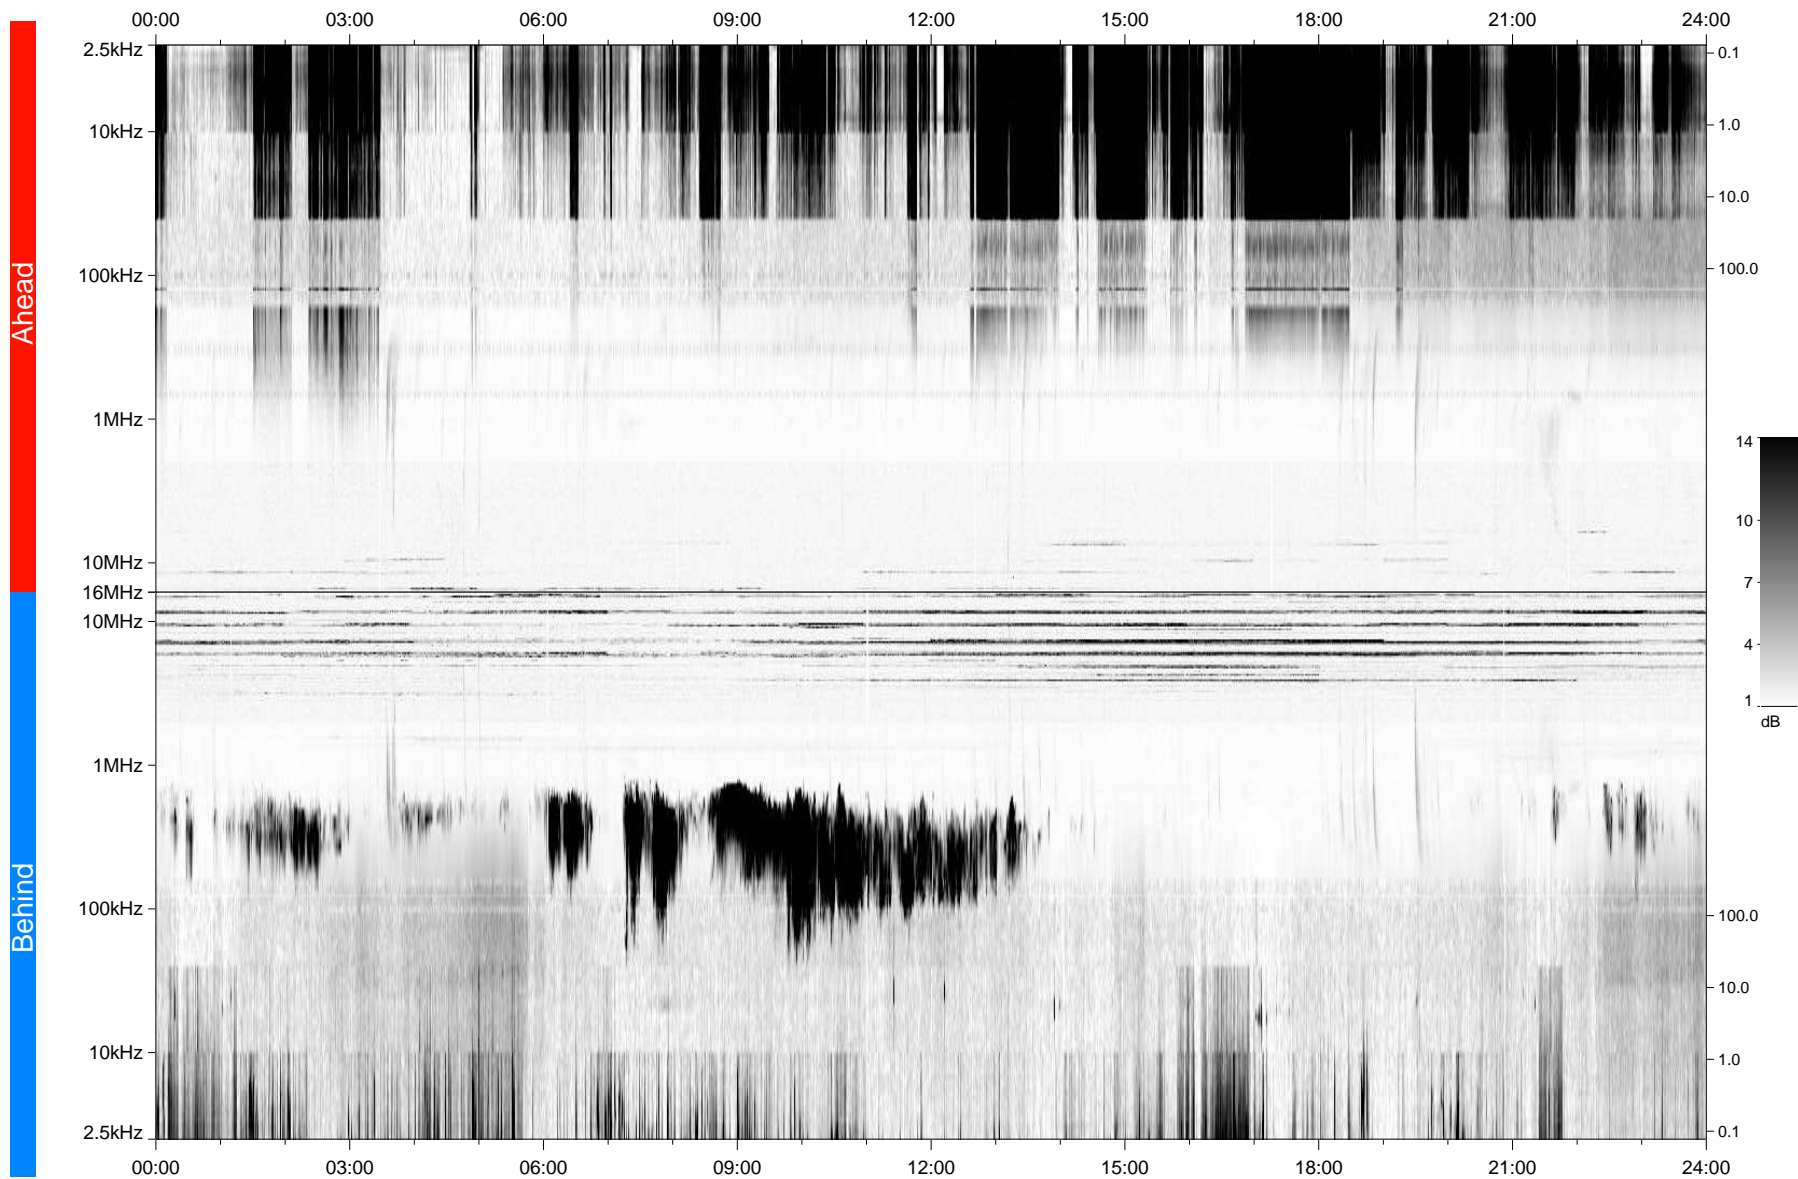

STEREO/WAVES Daily Summary - 04-Feb-2007 (DOY 035)

Ahead source file: swaves_ahead_2007_035_1_06.fin
Ahead PSE Angle: 0.5°

Behind PSE Angle: -0.1°
Behind source file: swaves_behind_2007_035_1_04.fin

Time (UTC)

file: stereo_swaves_daily-summary_gray_20070204_v04
made by: space.umn.edu on macOS with TDL 8.8.2 on 2022-10-19 03:15:17, with TLib V945 / dynspec V311