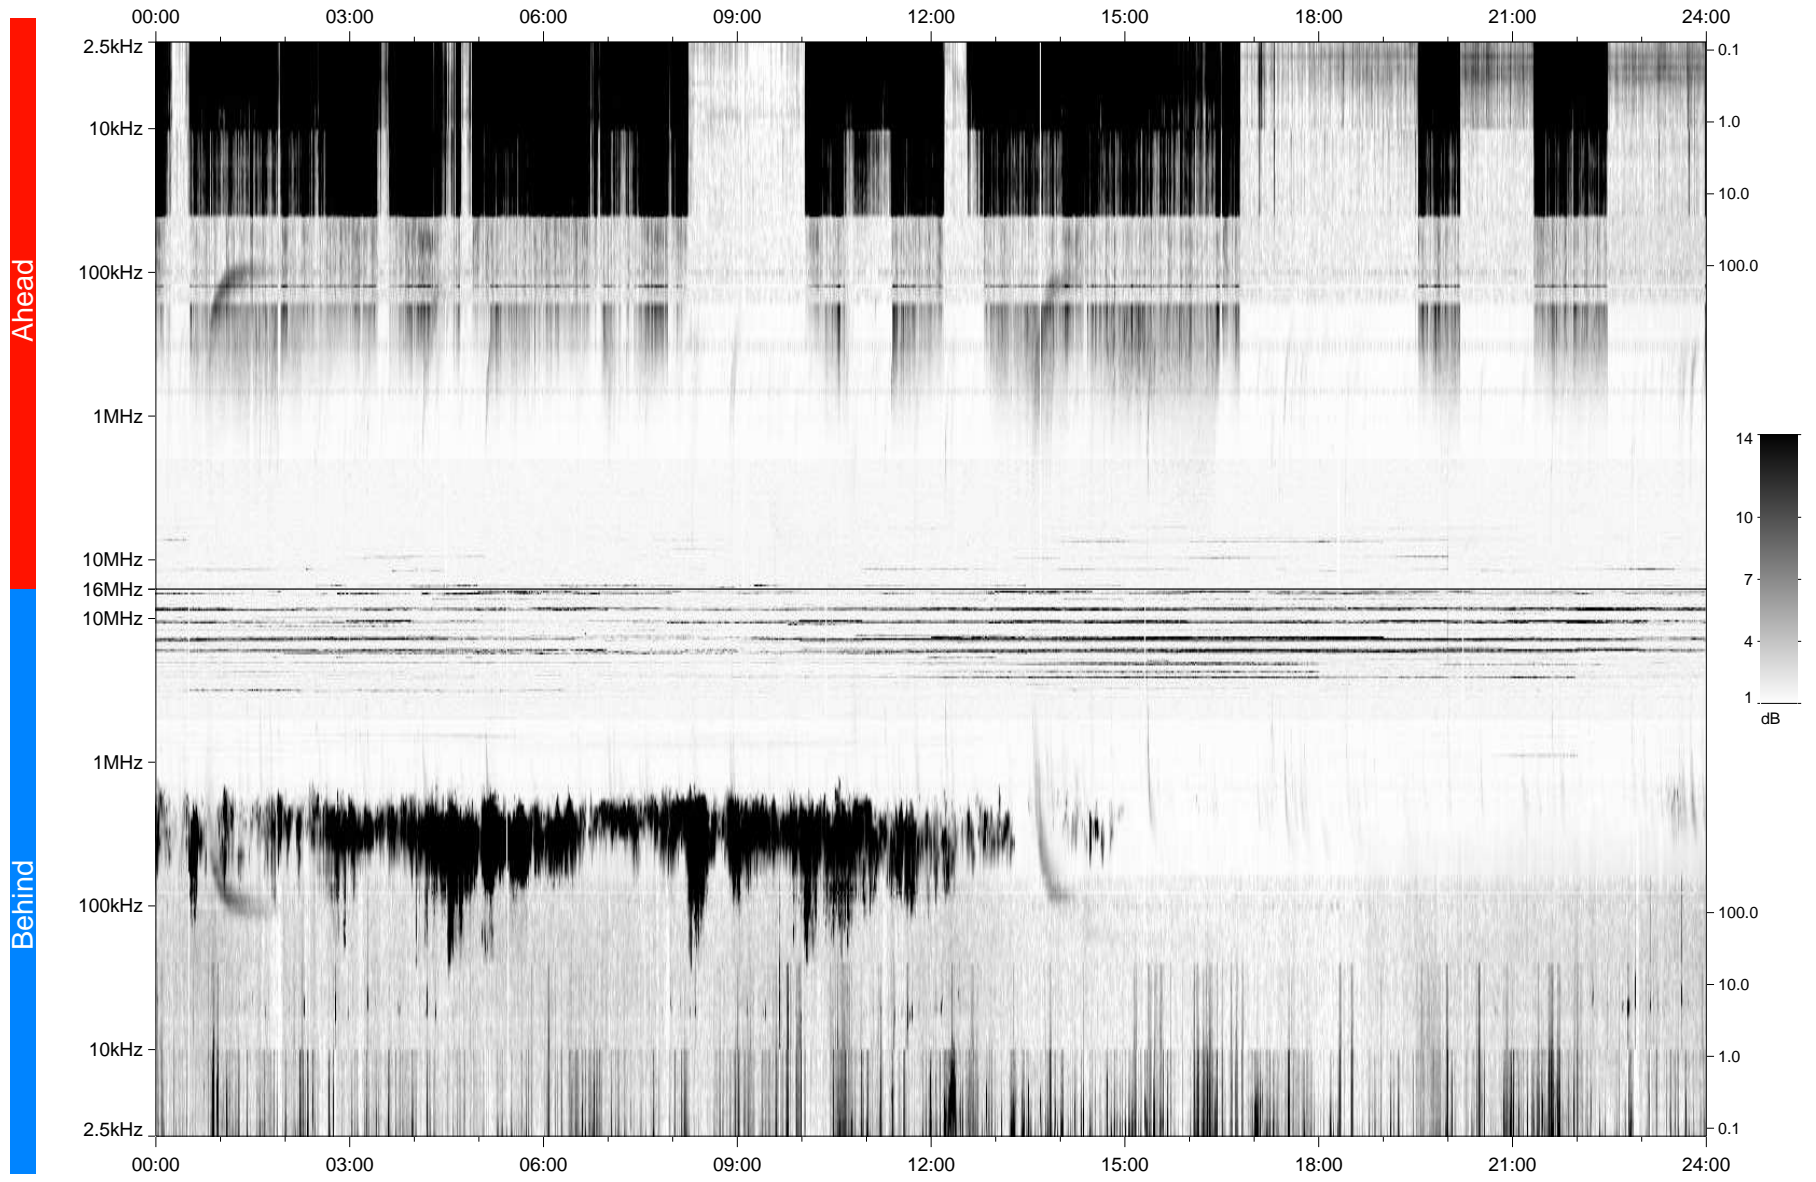

# STEREO/WAVES Daily Summary - 03-Feb-2007 (DOY 034)

Ahead source file: swaves\_ahead\_2007\_034\_1\_06.fin  
Ahead PSE Angle: 0.5°

Behind PSE Angle: -0.1°  
Behind source file: swaves\_behind\_2007\_034\_1\_04.fin

Time (UTC)

file: stereo\_swaves\_daily-summary\_gray\_20070203\_v04  
made by: space.umn.edu on macOS with IDL 8.8.2 on 2022-10-19 03:12:19, with TLib V945 / dynspec V311