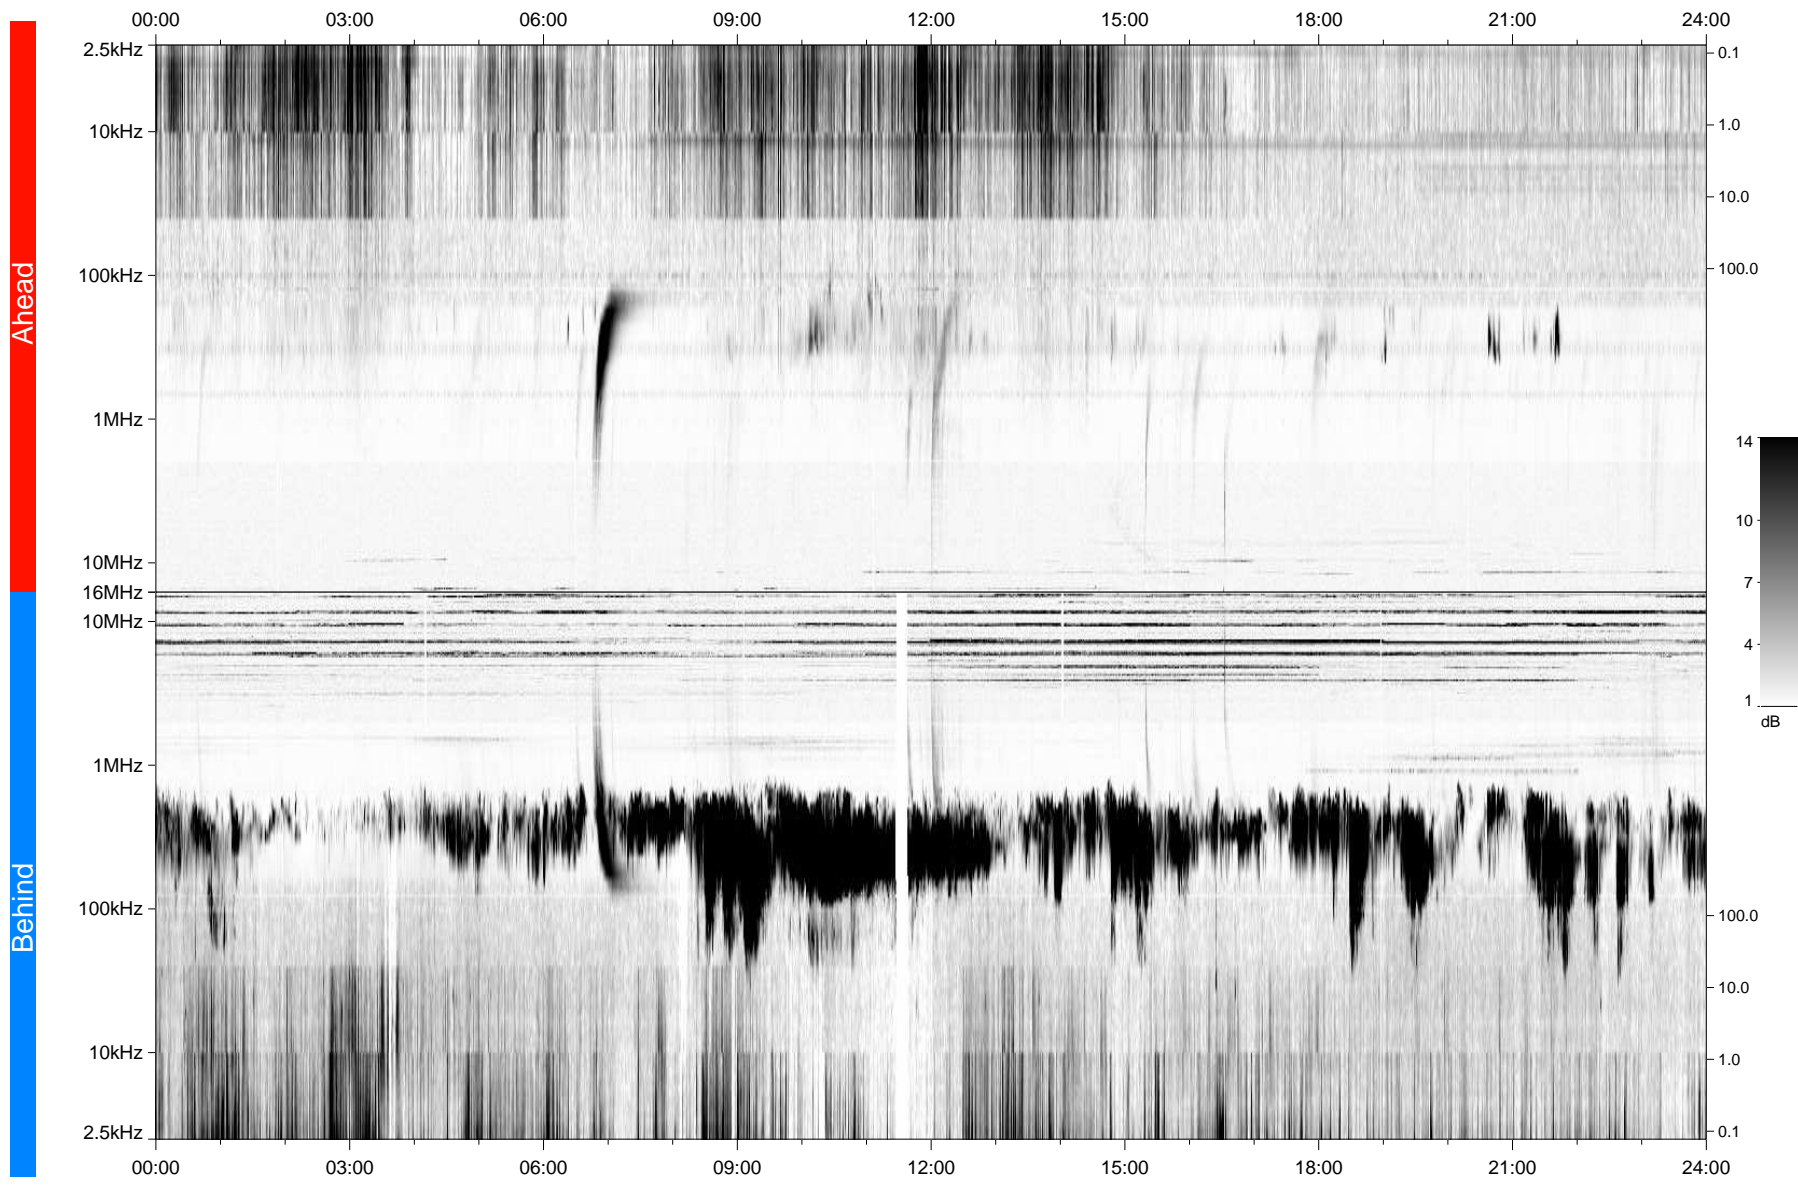

# STEREO/WAVES Daily Summary - 01-Feb-2007 (DOY 032)

Ahead source file: swaves\_ahead\_2007\_032\_1\_06.fin  
Ahead PSE Angle: 0.5°

Behind PSE Angle: -0.1°  
Behind source file: swaves\_behind\_2007\_032\_1\_04.fin

Time (UTC)

file: stereo\_swaves\_daily-summary\_gray\_20070201\_v04  
made by: space.umn.edu on macOS with IDL 8.8.2 on 2022-10-19 03:06:20, with TLib V945 / dynspec V311