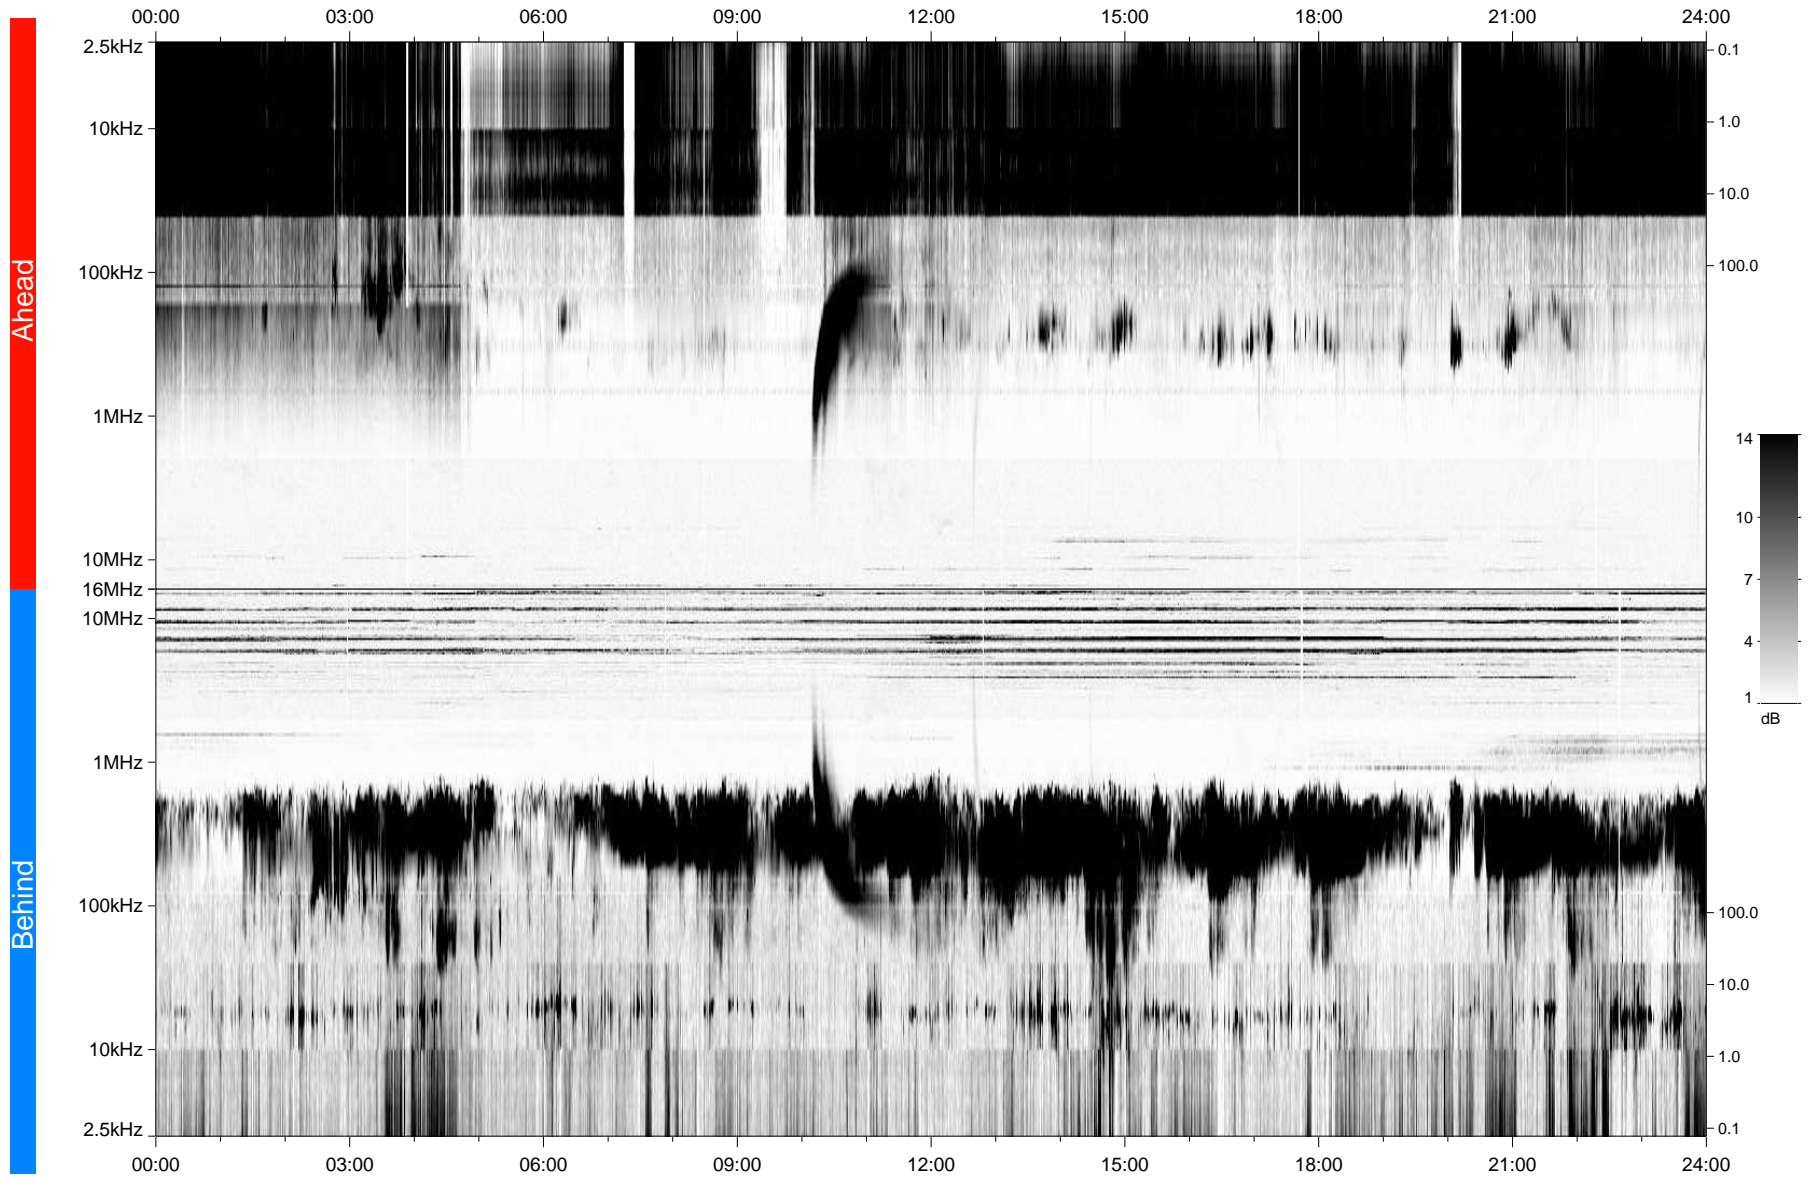

# STEREO/WAVES Daily Summary - 30-Jan-2007 (DOY 030)

Ahead source file: swaves\_ahead\_2007\_030\_1\_05.fin  
Ahead PSE Angle: 0.4°

Behind PSE Angle: -0.1°  
Behind source file: swaves\_behind\_2007\_030\_1\_05.fin

Time (UTC)

file: stereo\_swaves\_daily-summary\_gray\_20070130\_v04  
made by: space.umn.edu on macOS with TDL 8.8.2 on 2022-10-19 03:00:26, with TLib V945 / dynspec V311