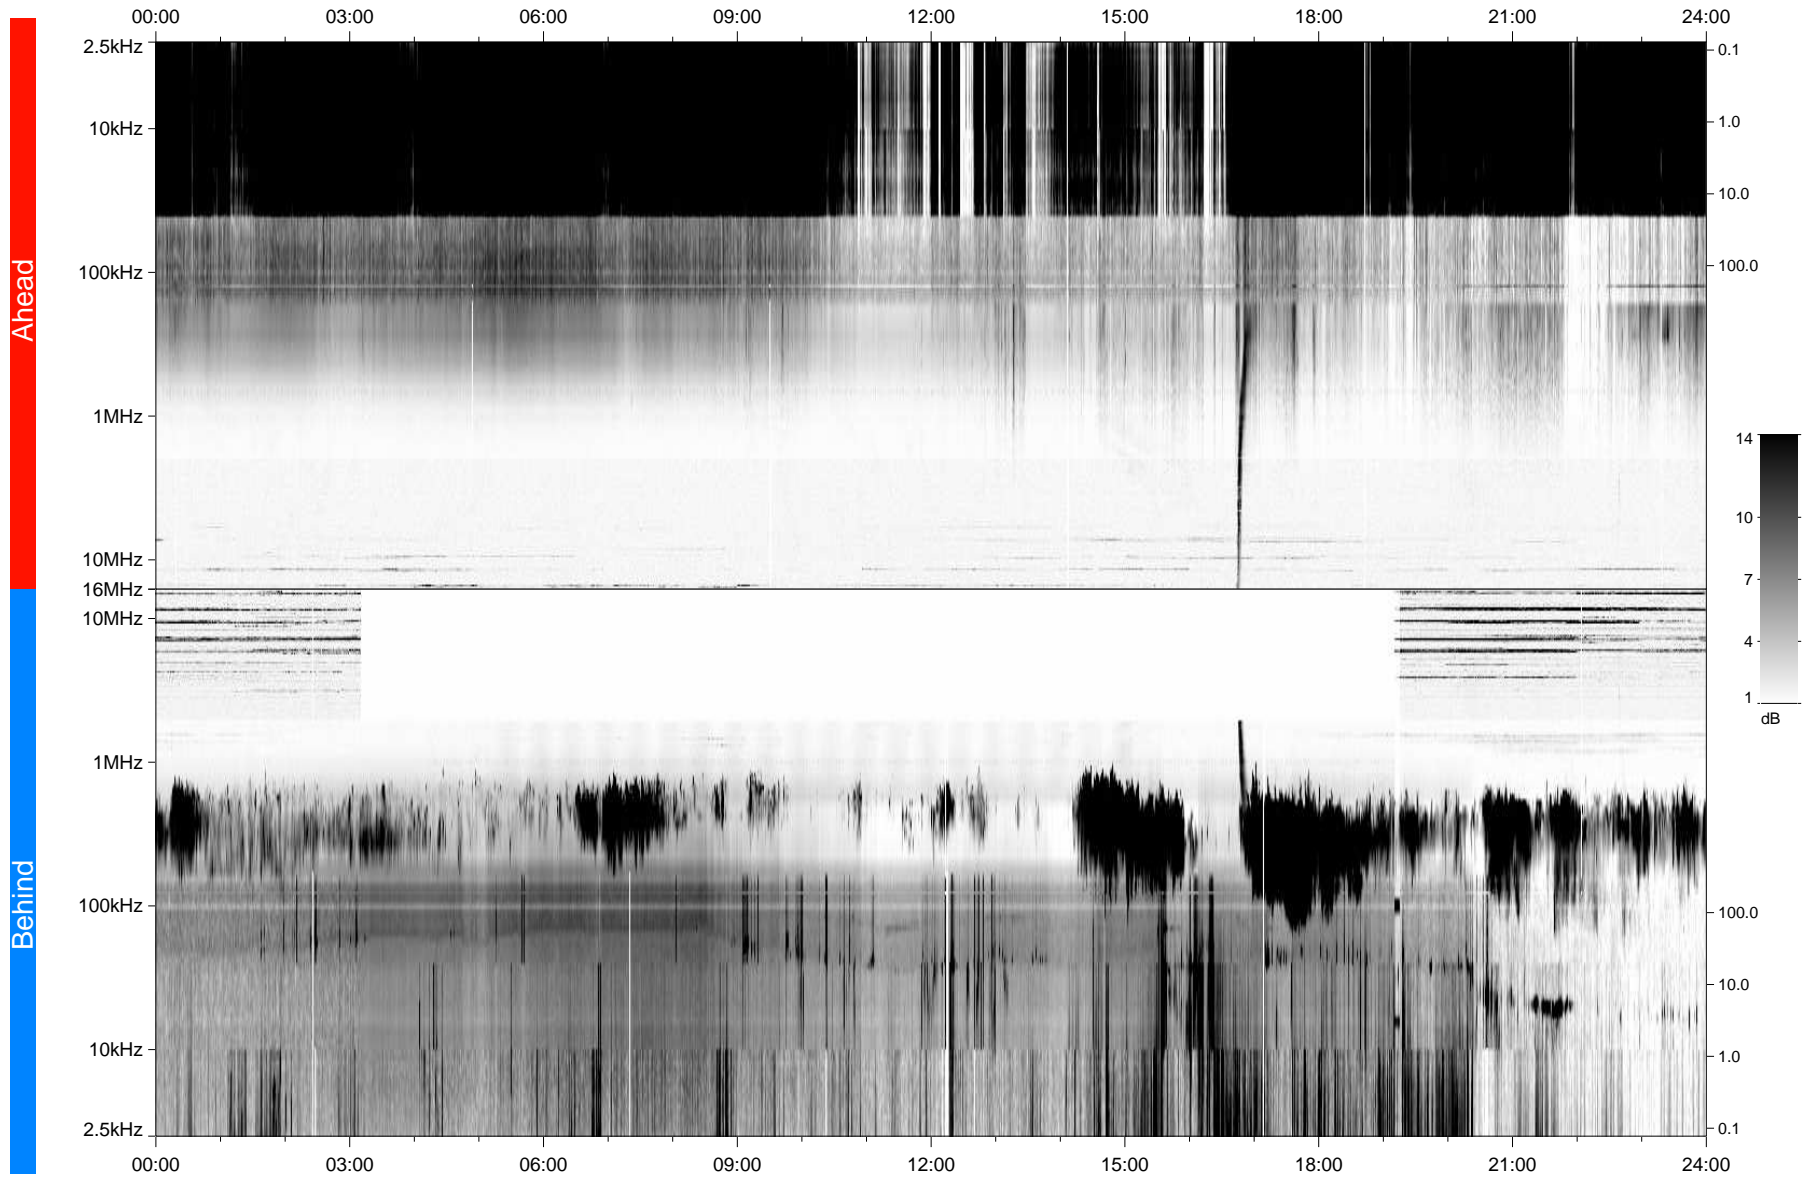

# STEREO/WAVES Daily Summary - 29-Jan-2007 (DOY 029)

Ahead source file: swaves\_ahead\_2007\_029\_1\_05.fin  
Ahead PSE Angle: 0.4°

Behind PSE Angle: -0.1°  
Behind source file: swaves\_behind\_2007\_029\_1\_05.fin

Time (UTC)

file: stereo\_swaves\_daily-summary\_gray\_20070129\_v04  
made by: space.umn.edu on macOS with TDL 8.8.2 on 2022-10-19 02:57:27, with Tlib V945 / dynspec V311