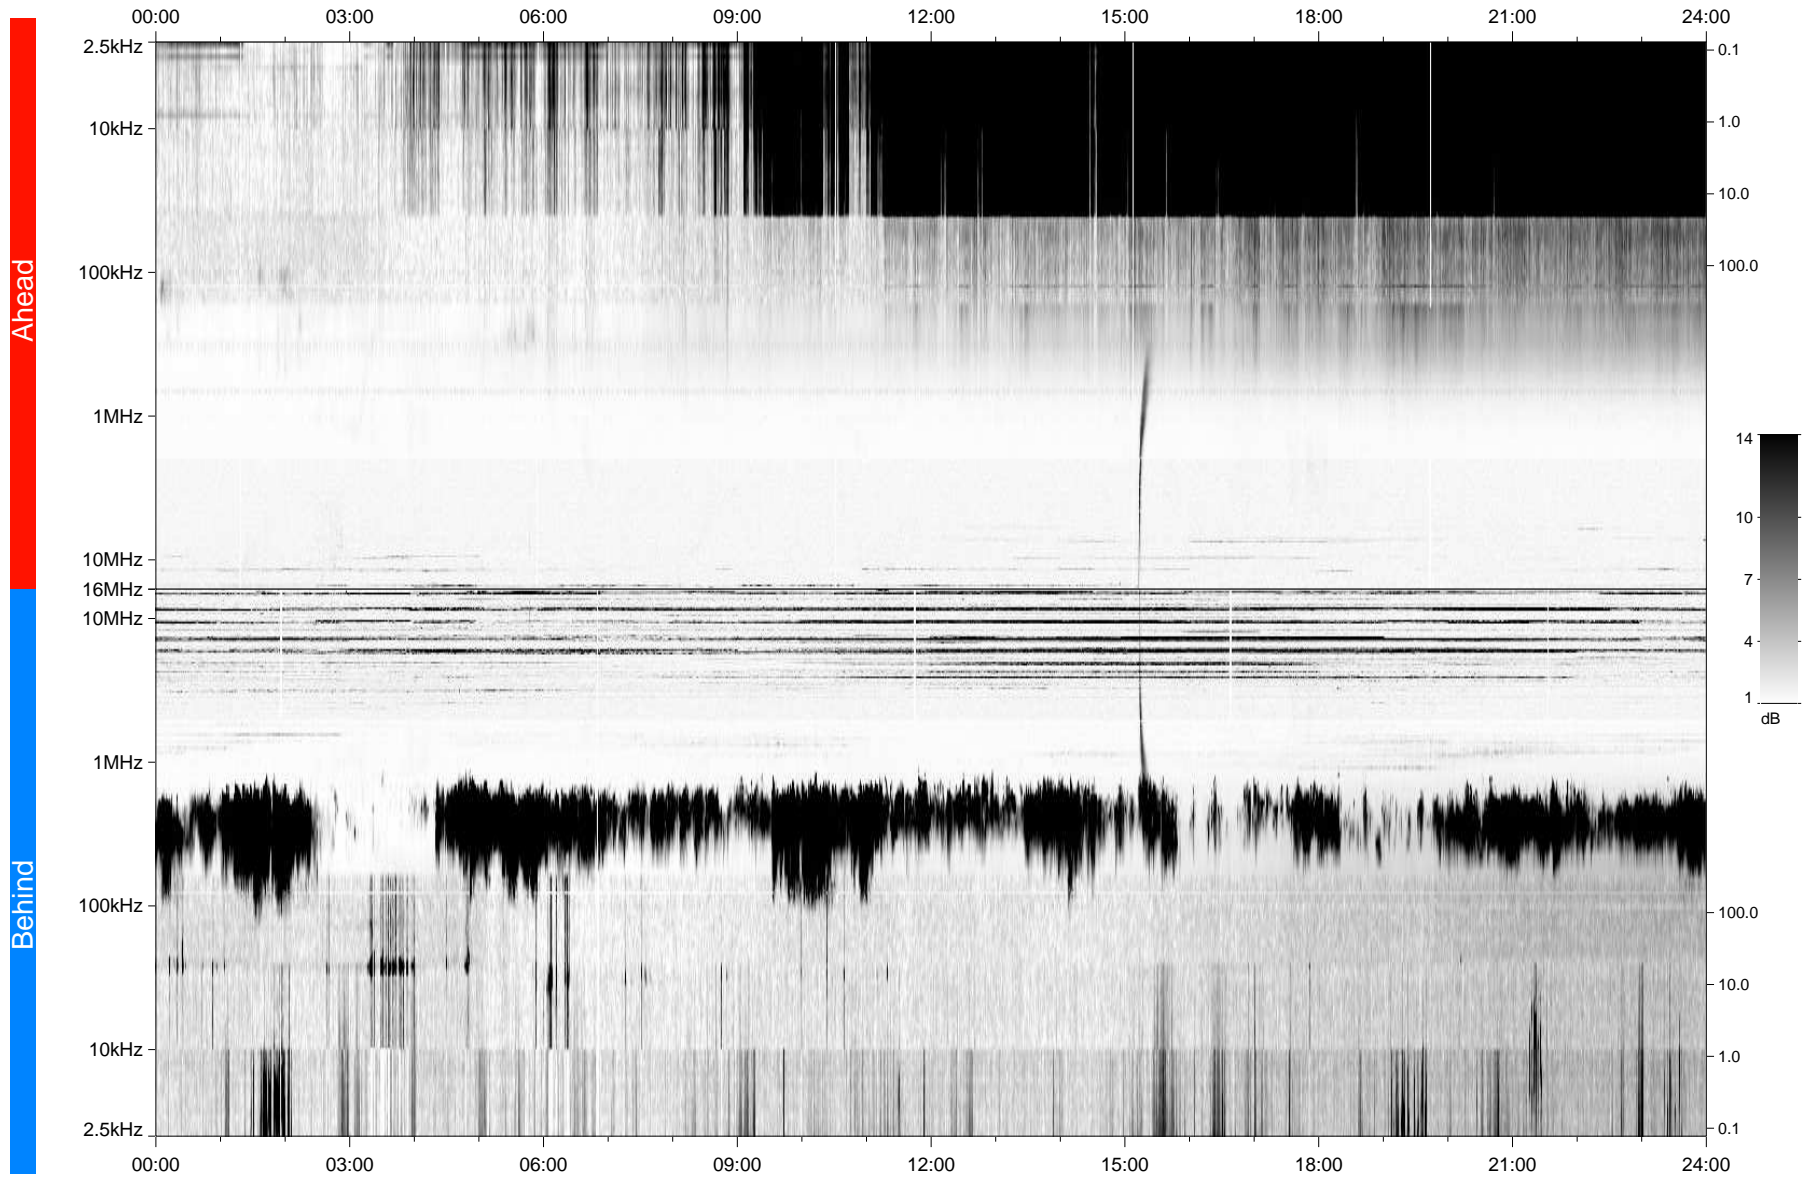

STEREO/WAVES Daily Summary - 28-Jan-2007 (DOY 028)

Ahead source file: swaves_ahead_2007_028_1_07.fin
Ahead PSE Angle: 0.4°

Behind PSE Angle: -0.2°
Behind source file: swaves_behind_2007_028_1_05.fin

Time (UTC)

file: stereo_swaves_daily-summary_gray_20070128_v04
made by: space.umn.edu on macOS with TDL 8.8.2 on 2022-10-19 02:54:33, with TLib V945 / dynspec V311