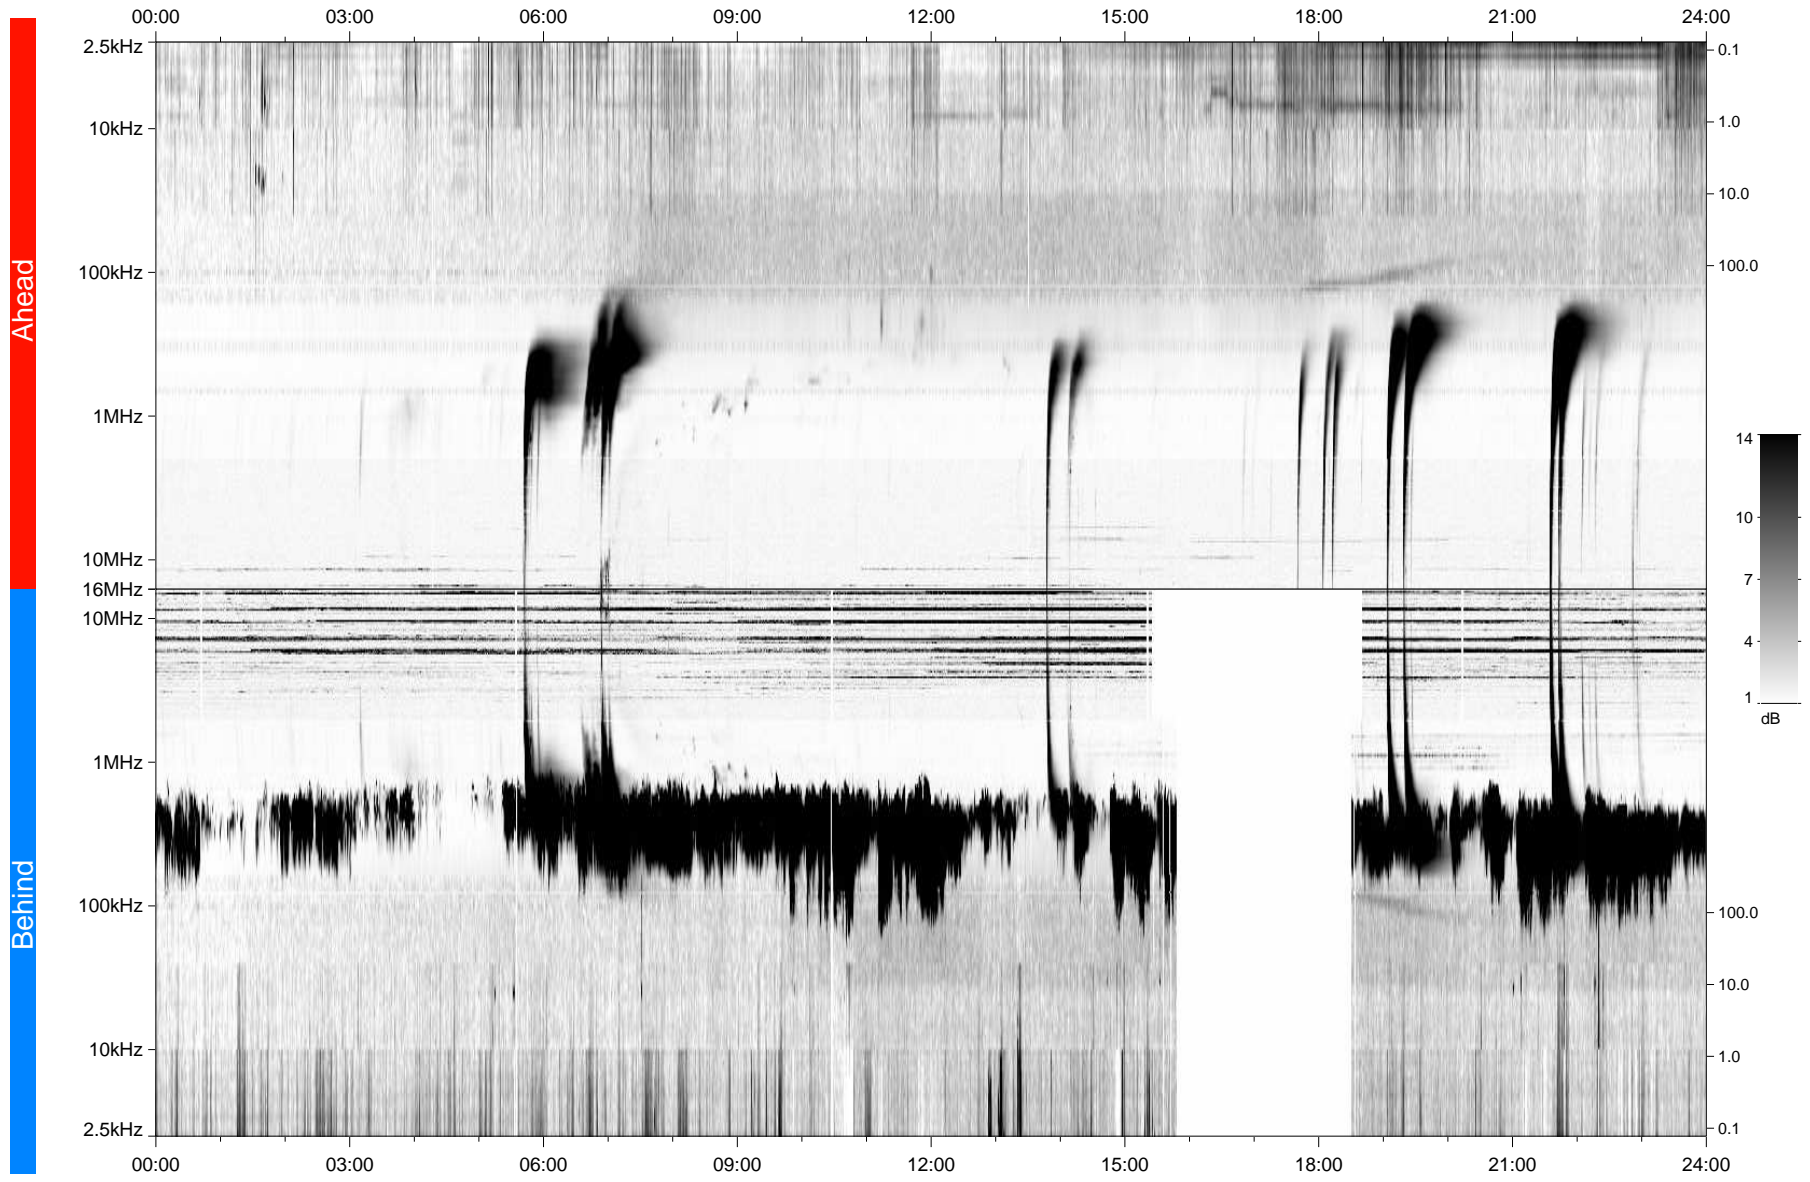

STEREO/WAVES Daily Summary - 25-Jan-2007 (DOY 025)

Ahead source file: swaves_ahead_2007_025_1_07.fin
Ahead PSE Angle: 0.4°

Behind PSE Angle: -0.1°
Behind source file: swaves_behind_2007_025_1_04.fin

Time (UTC)

file: stereo_swaves_daily-summary_gray_20070125_v04
made by: space.umn.edu on macOS with IDL 8.8.2 on 2022-10-19 02:45:45, with TLib V945 / dynspec V311