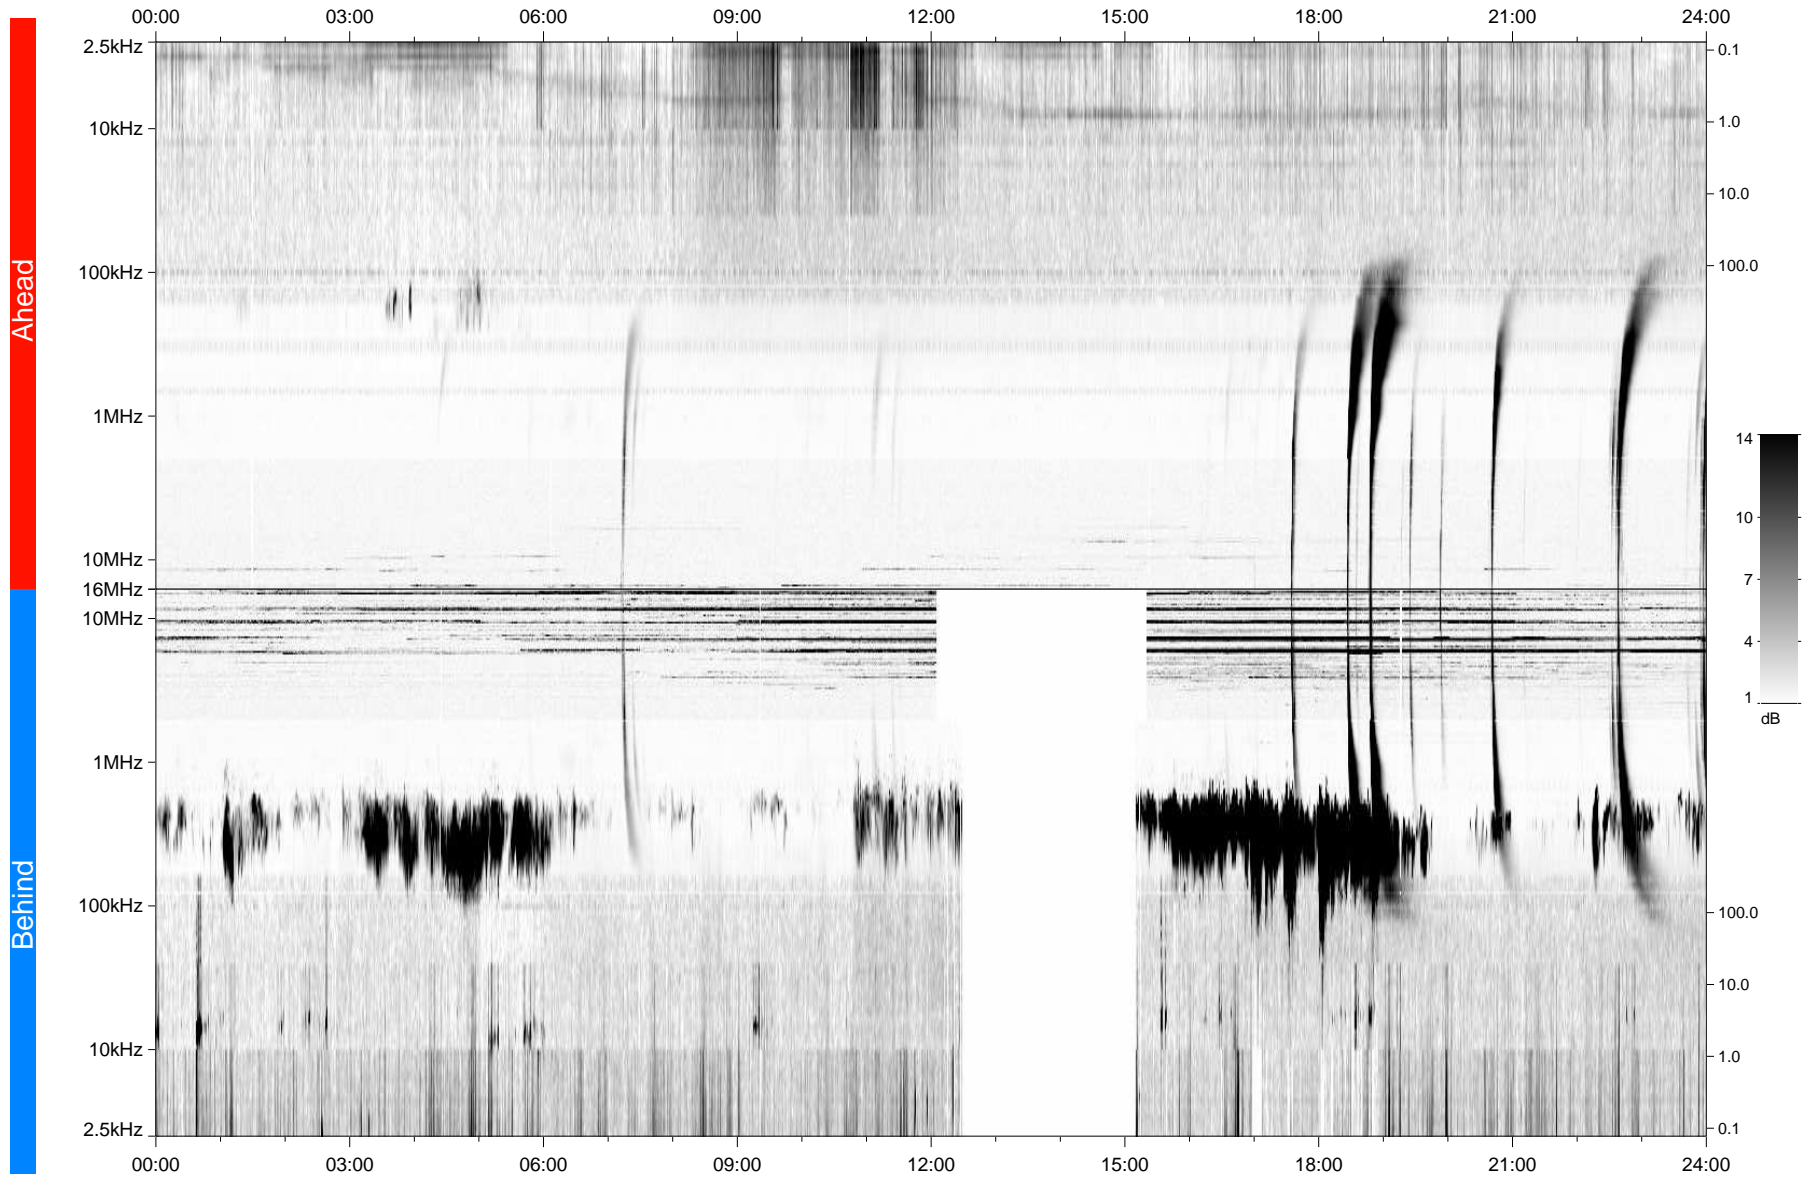

STEREO/WAVES Daily Summary - 23-Jan-2007 (DOY 023)

Ahead source file: swaves_ahead_2007_023_1_06.fin
Ahead PSE Angle: 0.3°

Behind PSE Angle: -0.1°
Behind source file: swaves_behind_2007_023_1_04.fin

Time (UTC)

file: stereo_swaves_daily-summary_gray_20070123_v04
made by: space.umn.edu on macOS with TDL 8.8.2 on 2022-10-19 02:39:59, with Tlib V945 / dynspec V311