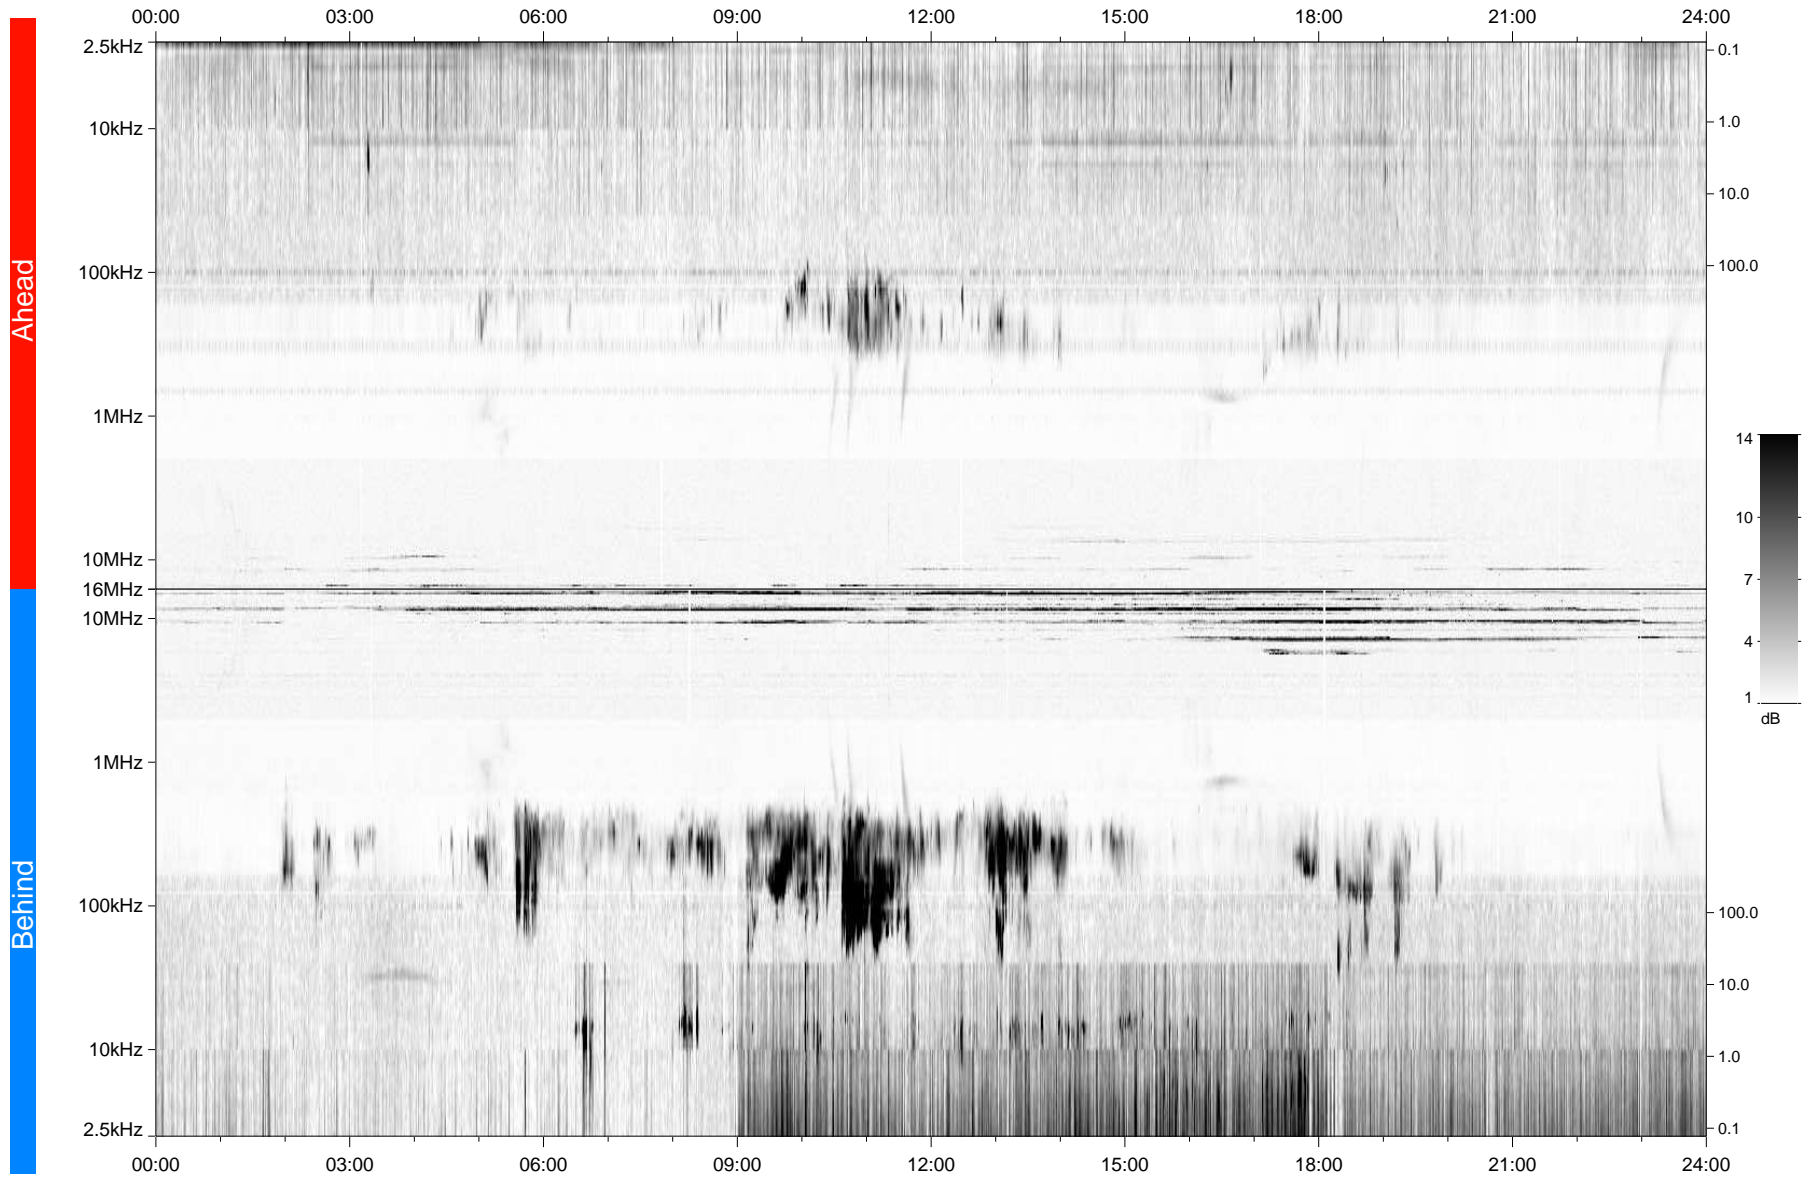

# STEREO/WAVES Daily Summary - 21-Jan-2007 (DOY 021)

Ahead source file: swaves\_ahead\_2007\_021\_1\_05.fin  
Ahead PSE Angle: 0.3°

Behind PSE Angle: -0.1°  
Behind source file: swaves\_behind\_2007\_021\_1\_04.fin

Time (UTC)

file: stereo\_swaves\_daily-summary\_gray\_20070121\_v04  
made by: space.umn.edu on macOS with IDL 8.8.2 on 2022-10-19 02:34:06, with TLib V945 / dynspec V311