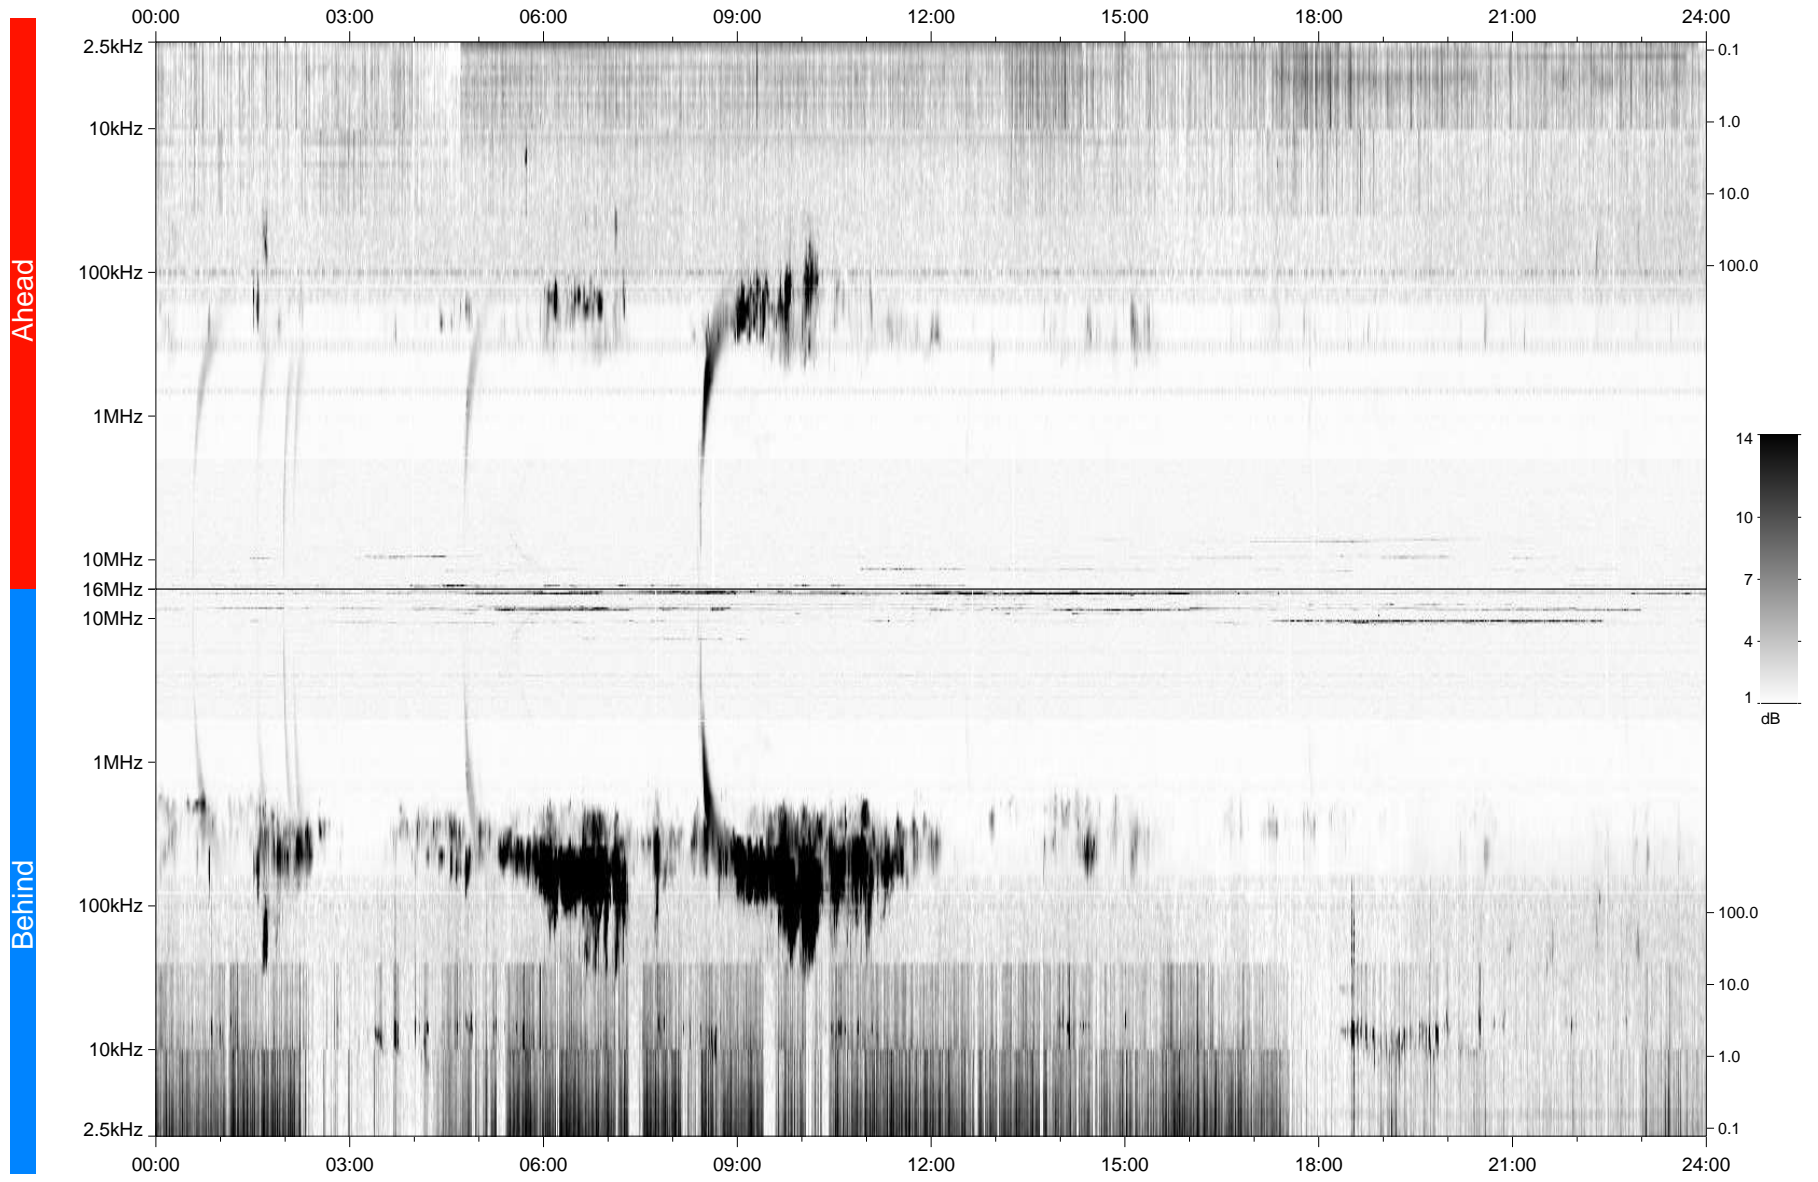

STEREO/WAVES Daily Summary - 20-Jan-2007 (DOY 020)

Ahead source file: swaves_ahead_2007_020_1_04.fin
Ahead PSE Angle: 0.4°

Behind PSE Angle: 0.0°
Behind source file: swaves_behind_2007_020_1_04.fin

Time (UTC)

file: stereo_swaves_daily-summary_gray_20070120_v04
made by: space.umn.edu on macOS with TDL 8.8.2 on 2022-10-19 02:31:07, with Tlib V945 / dynspec V311