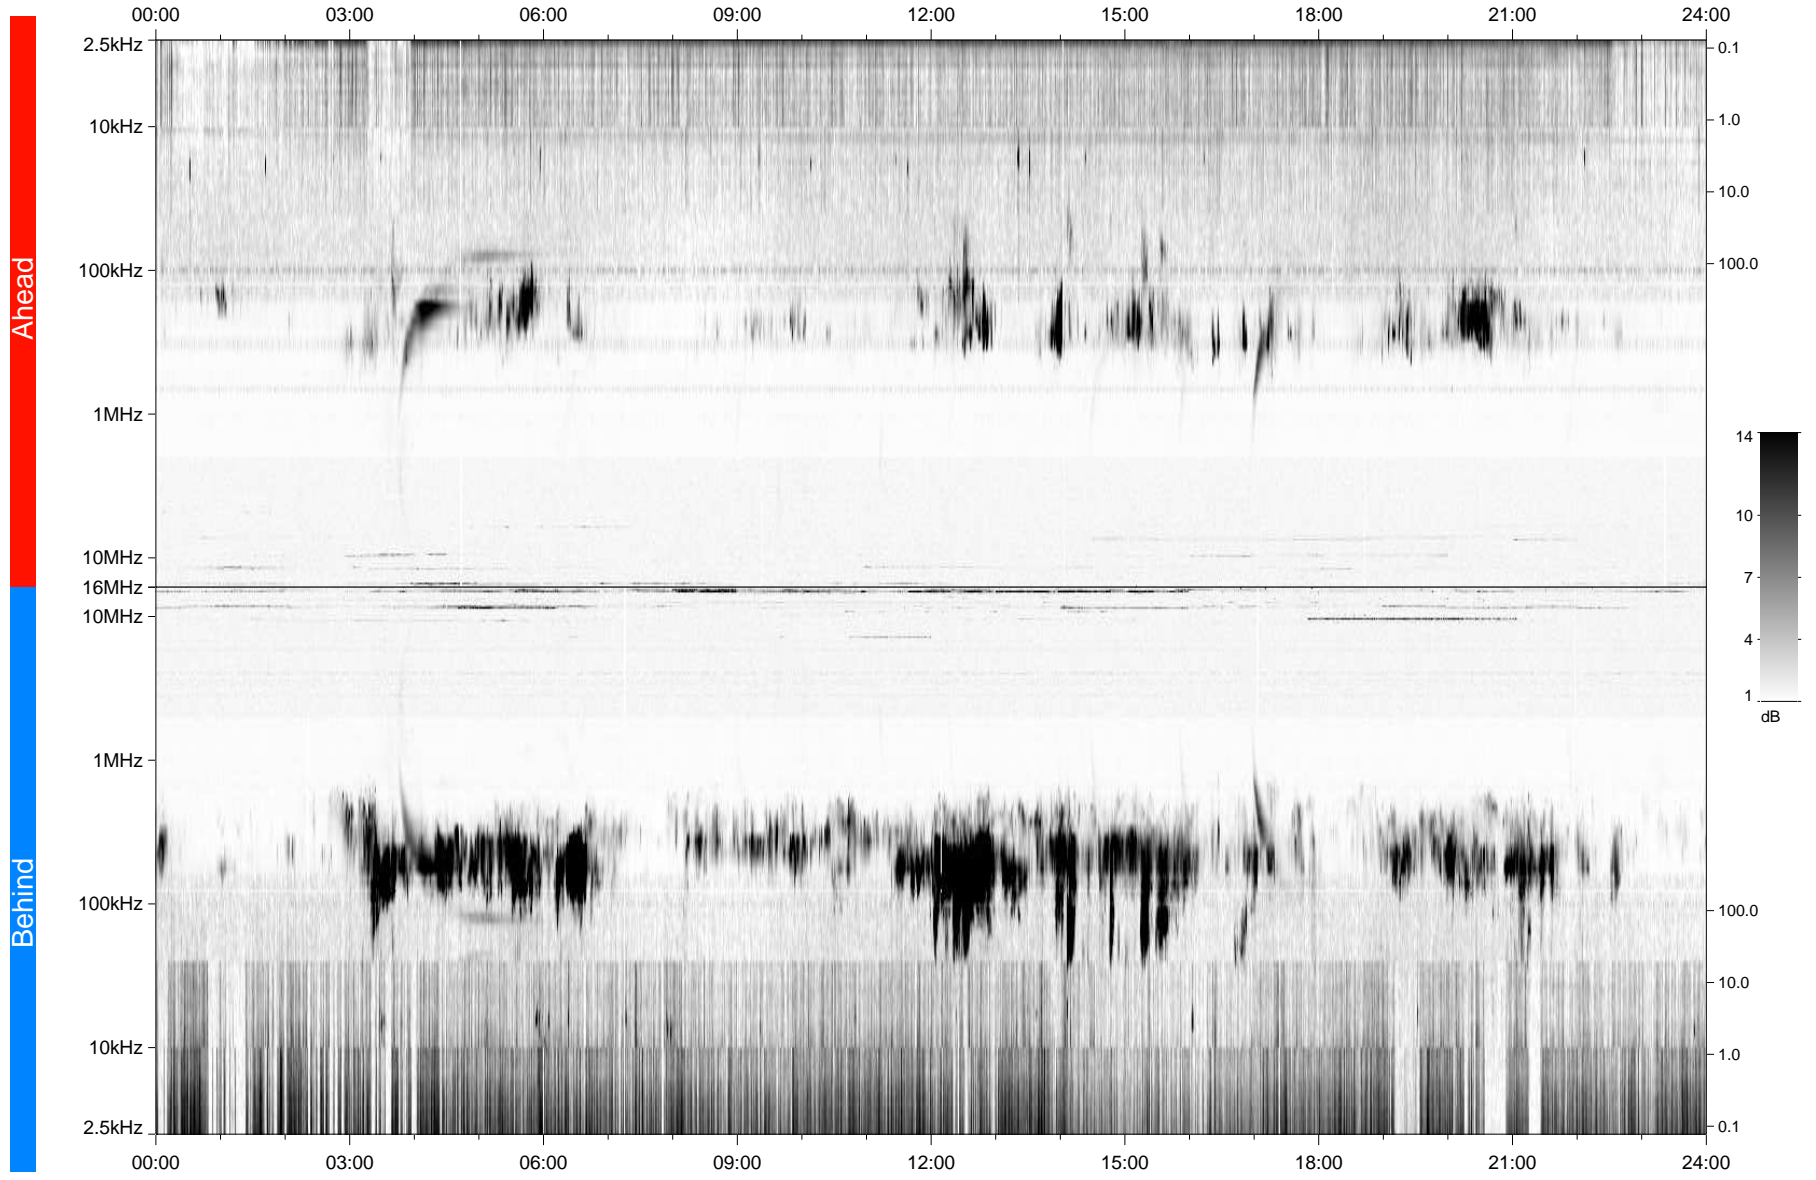

# STEREO/WAVES Daily Summary - 19-Jan-2007 (DOY 019)

Ahead source file: swaves\_ahead\_2007\_019\_1\_04.fin  
Ahead PSE Angle: 0.3°

Behind PSE Angle: 0.0°  
Behind source file: swaves\_behind\_2007\_019\_1\_05.fin

Time (UTC)

file: stereo\_swaves\_daily-summary\_gray\_20070119\_v04  
made by: space.umn.edu on macOS with TDL 8.8.2 on 2022-10-19 02:28:07, with TLib V945 / dynspec V311