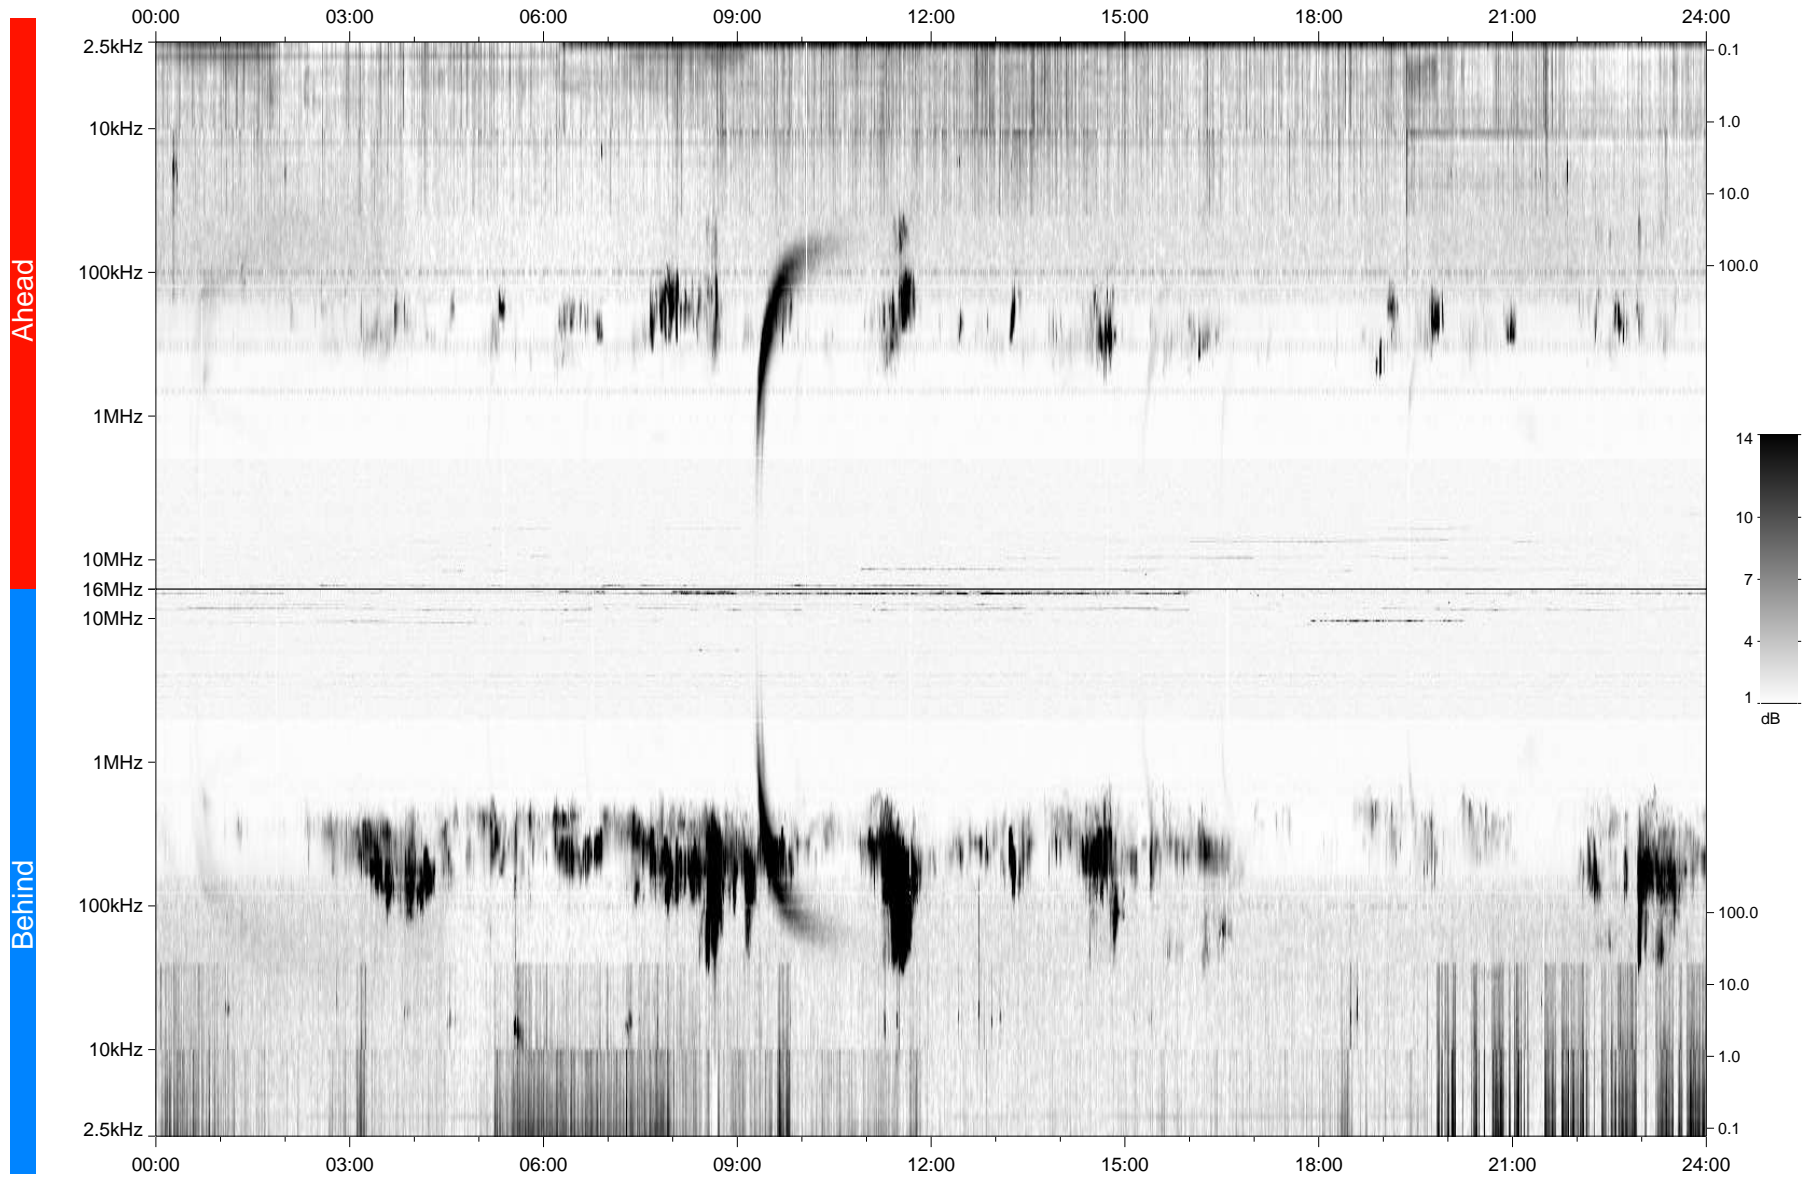

STEREO/WAVES Daily Summary - 18-Jan-2007 (DOY 018)

Ahead source file: swaves_ahead_2007_018_1_04.fin
Ahead PSE Angle: 0.3°

Behind PSE Angle: 0.0°
Behind source file: swaves_behind_2007_018_1_06.fin

Time (UTC)

file: stereo_swaves_daily-summary_gray_20070118_v04
made by: space.umn.edu on macOS with TDL 8.8.2 on 2022-10-19 02:25:09, with Tlib V945 / dynspec V311