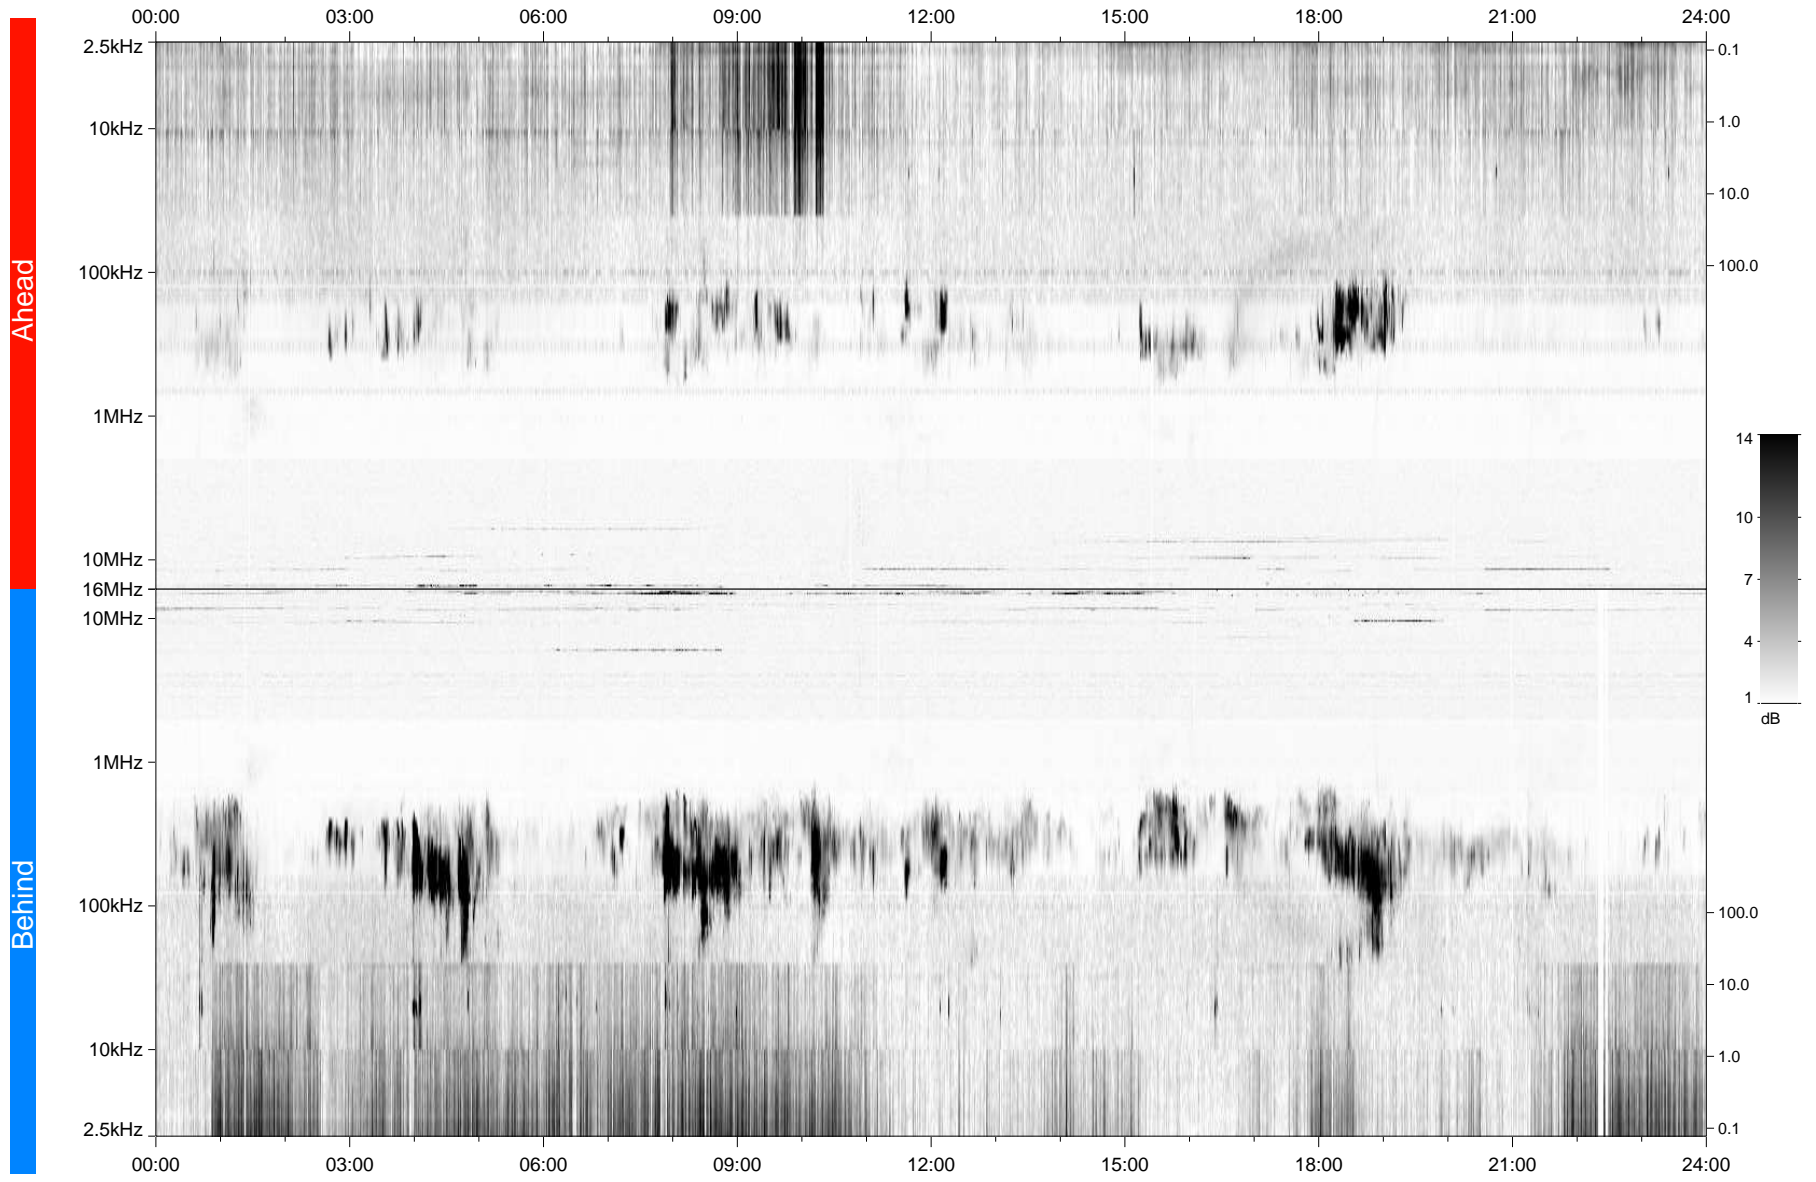

STEREO/WAVES Daily Summary - 17-Jan-2007 (DOY 017)

Ahead source file: swaves_ahead_2007_017_1_04.fin
Ahead PSE Angle: 0.3°

Behind PSE Angle: 0.0°
Behind source file: swaves_behind_2007_017_1_06.fin

Time (UTC)

file: stereo_swaves_daily-summary_gray_20070117_v04
made by: space.umn.edu on macOS with TDL 8.8.2 on 2022-10-19 02:22:08, with Tlib V945 / dynspec V311