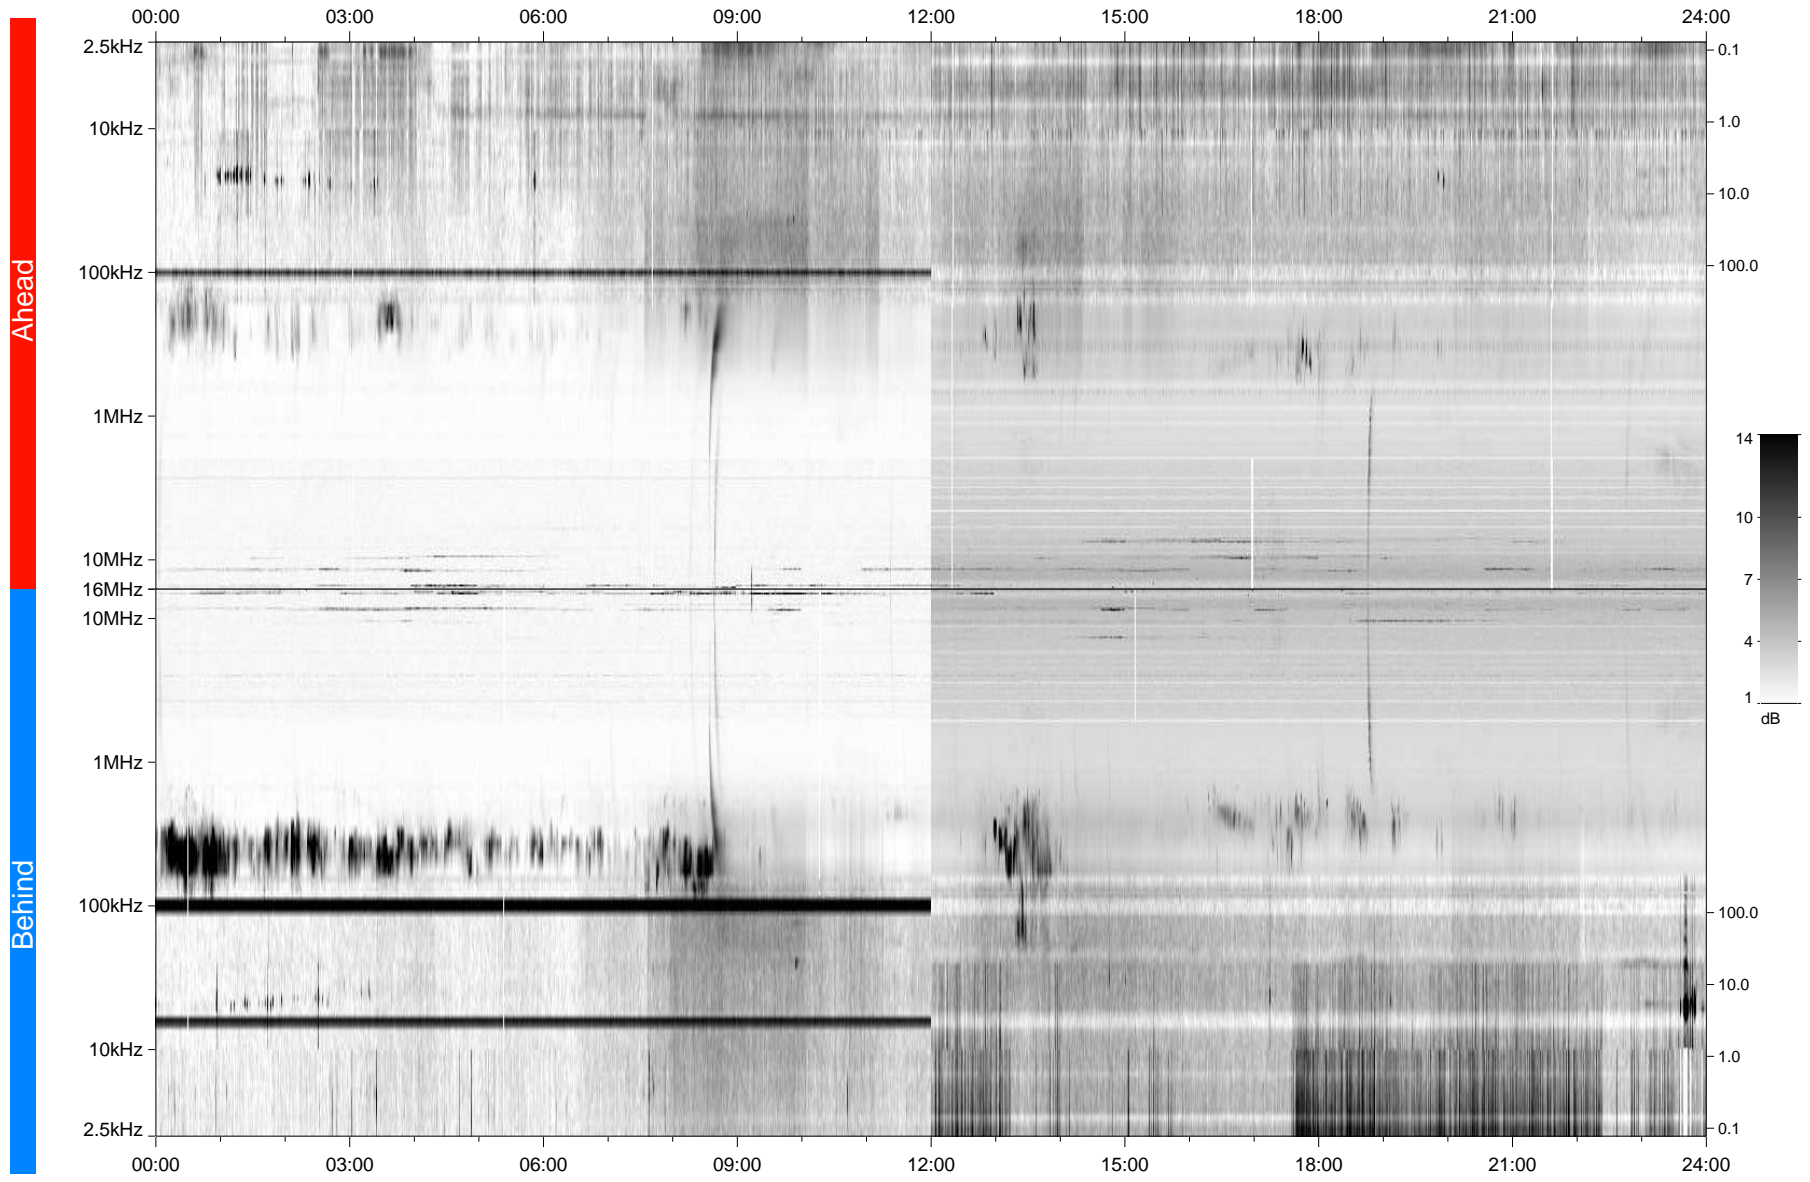

STEREO/WAVES Daily Summary - 15-Jan-2007 (DOY 015)

Ahead source file: swaves_ahead_2007_015_1_04.fin
Ahead PSE Angle: 0.3°

Behind PSE Angle: 0.1°
Behind source file: swaves_behind_2007_015_1_05.fin

Time (UTC)

file: stereo_swaves_daily-summary_gray_20070115_v04
made by: space.umn.edu on macOS with TDL 8.8.2 on 2022-10-19 02:16:11, with TLib V945 / dynspec V311