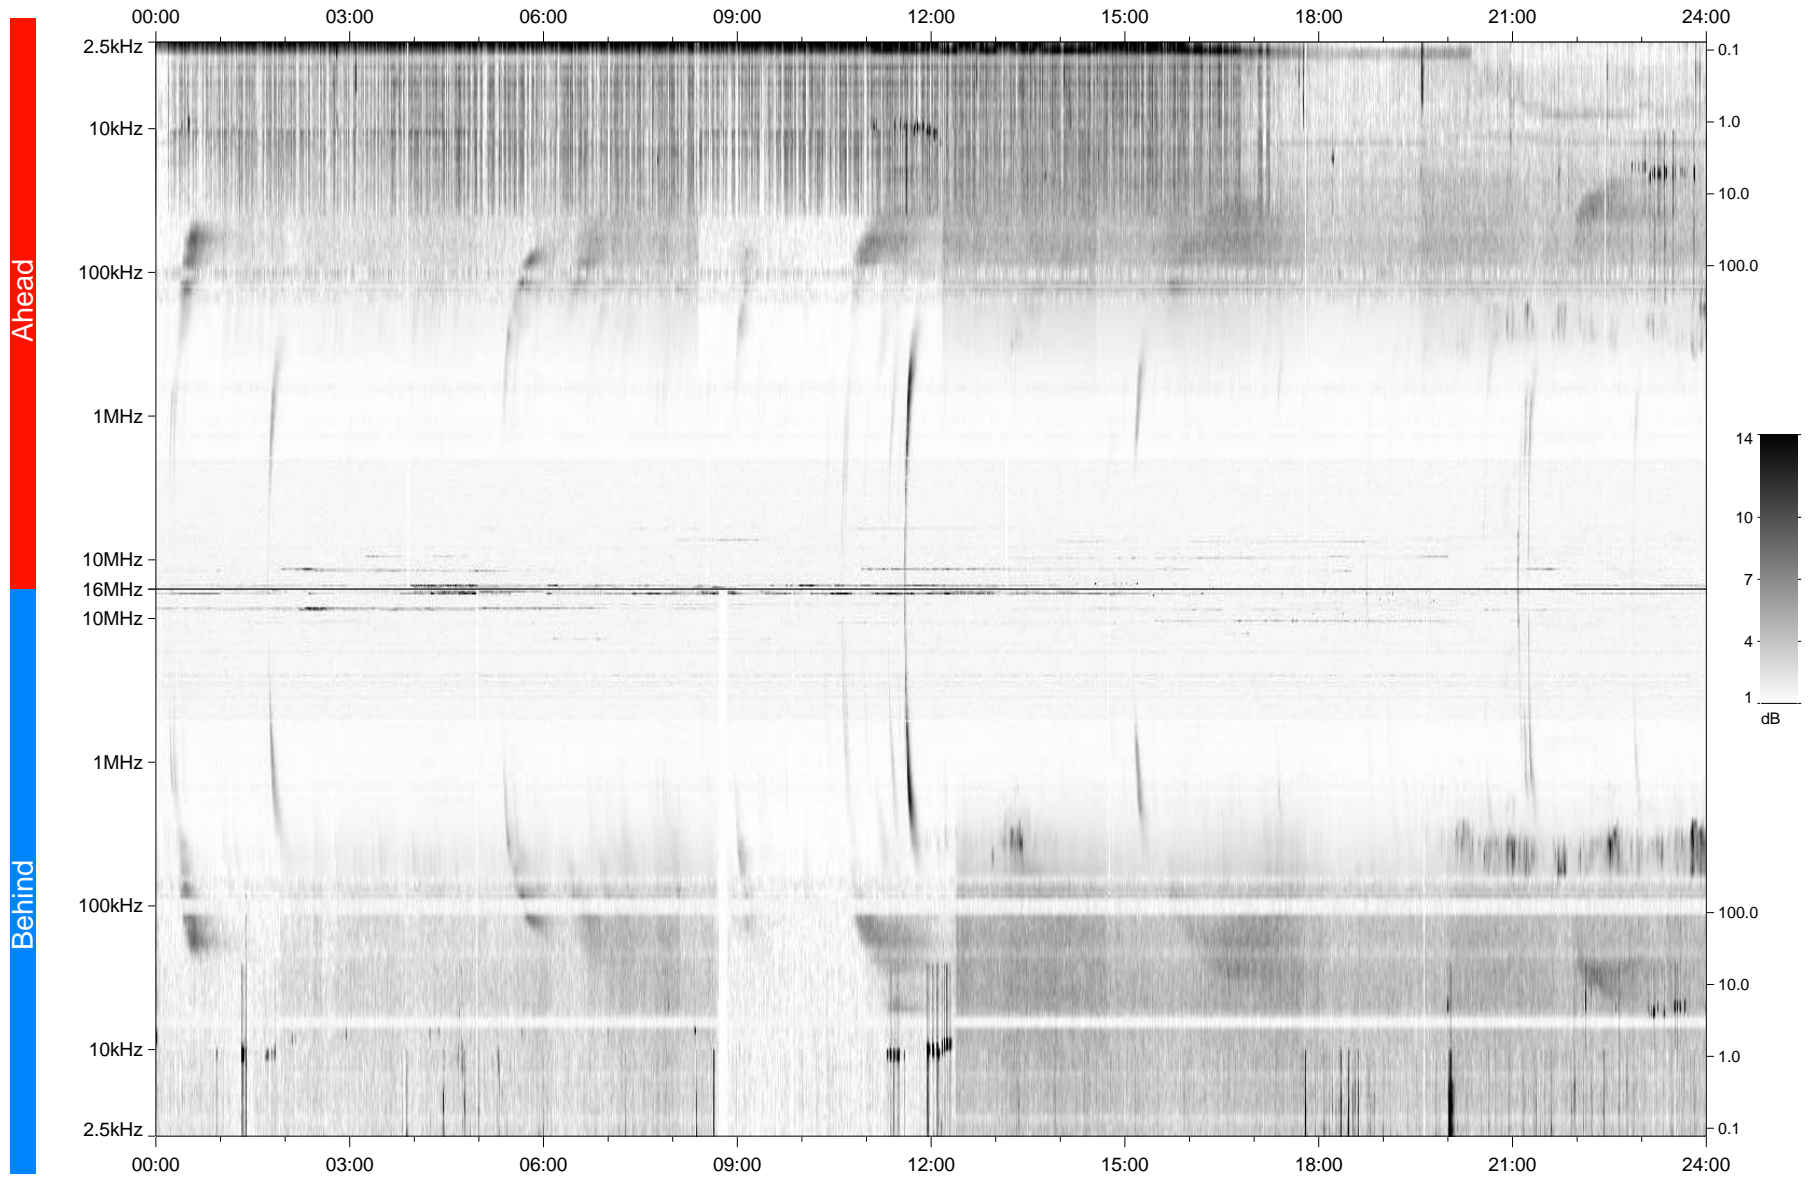

STEREO/WAVES Daily Summary - 14-Jan-2007 (DOY 014)

Ahead source file: swaves_ahead_2007_014_1_04.fin
Ahead PSE Angle: 0.3°

Behind PSE Angle: 0.1°
Behind source file: swaves_behind_2007_014_1_05.fin

Time (UTC)

file: stereo_swaves_daily-summary_gray_20070114_v04
made by: space.umn.edu on macOS with TDL 8.8.2 on 2022-10-19 02:13:12, with Tlib V945 / dynspec V311