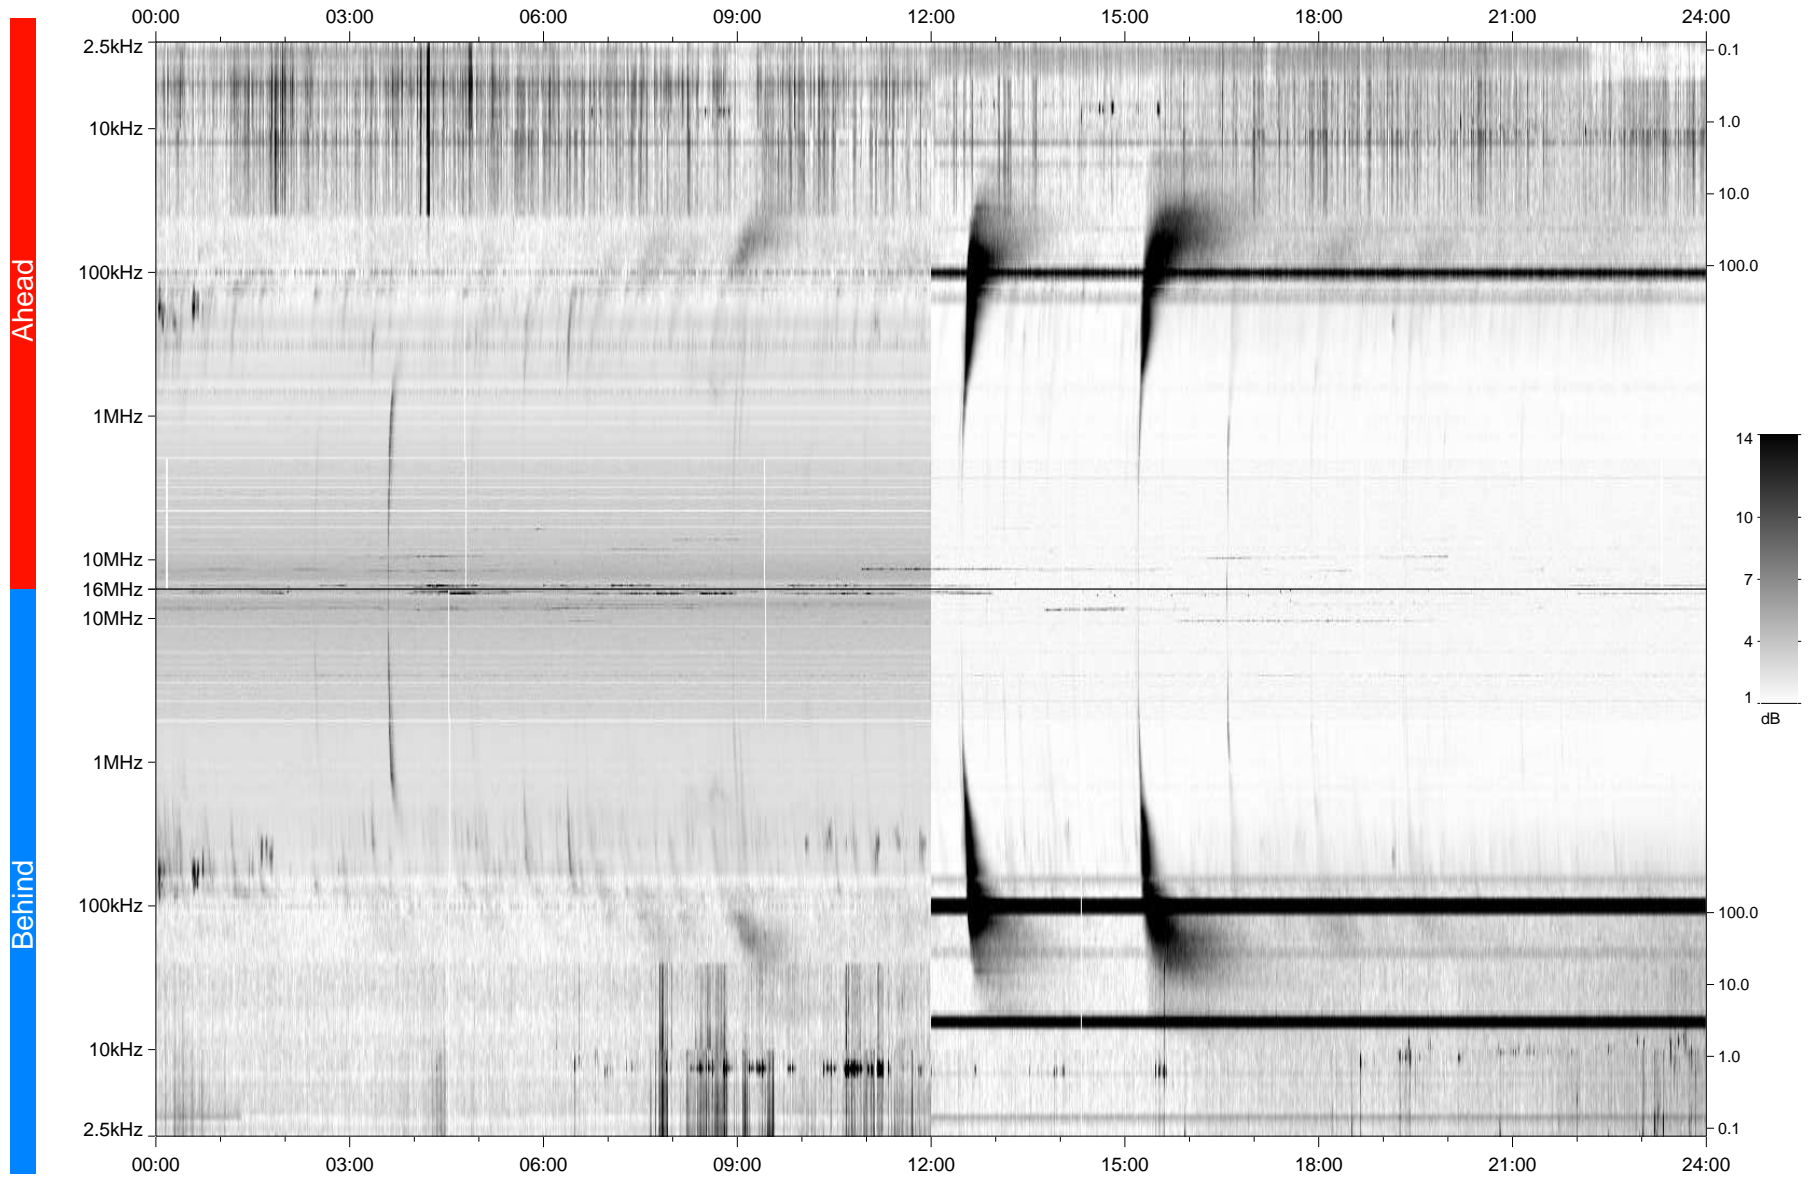

# STEREO/WAVES Daily Summary - 13-Jan-2007 (DOY 013)

Ahead source file: swaves\_ahead\_2007\_013\_1\_00.fin  
Ahead PSE Angle: 0.3°

Behind PSE Angle: 0.1°  
Behind source file: swaves\_behind\_2007\_013\_1\_20.fin

Time (UTC)

file: stereo\_swaves\_daily-summary\_gray\_20070113\_v04  
made by: space.umn.edu on macOS with TDL 8.8.2 on 2022-10-19 02:10:13, with Tlib V945 / dynspec V311