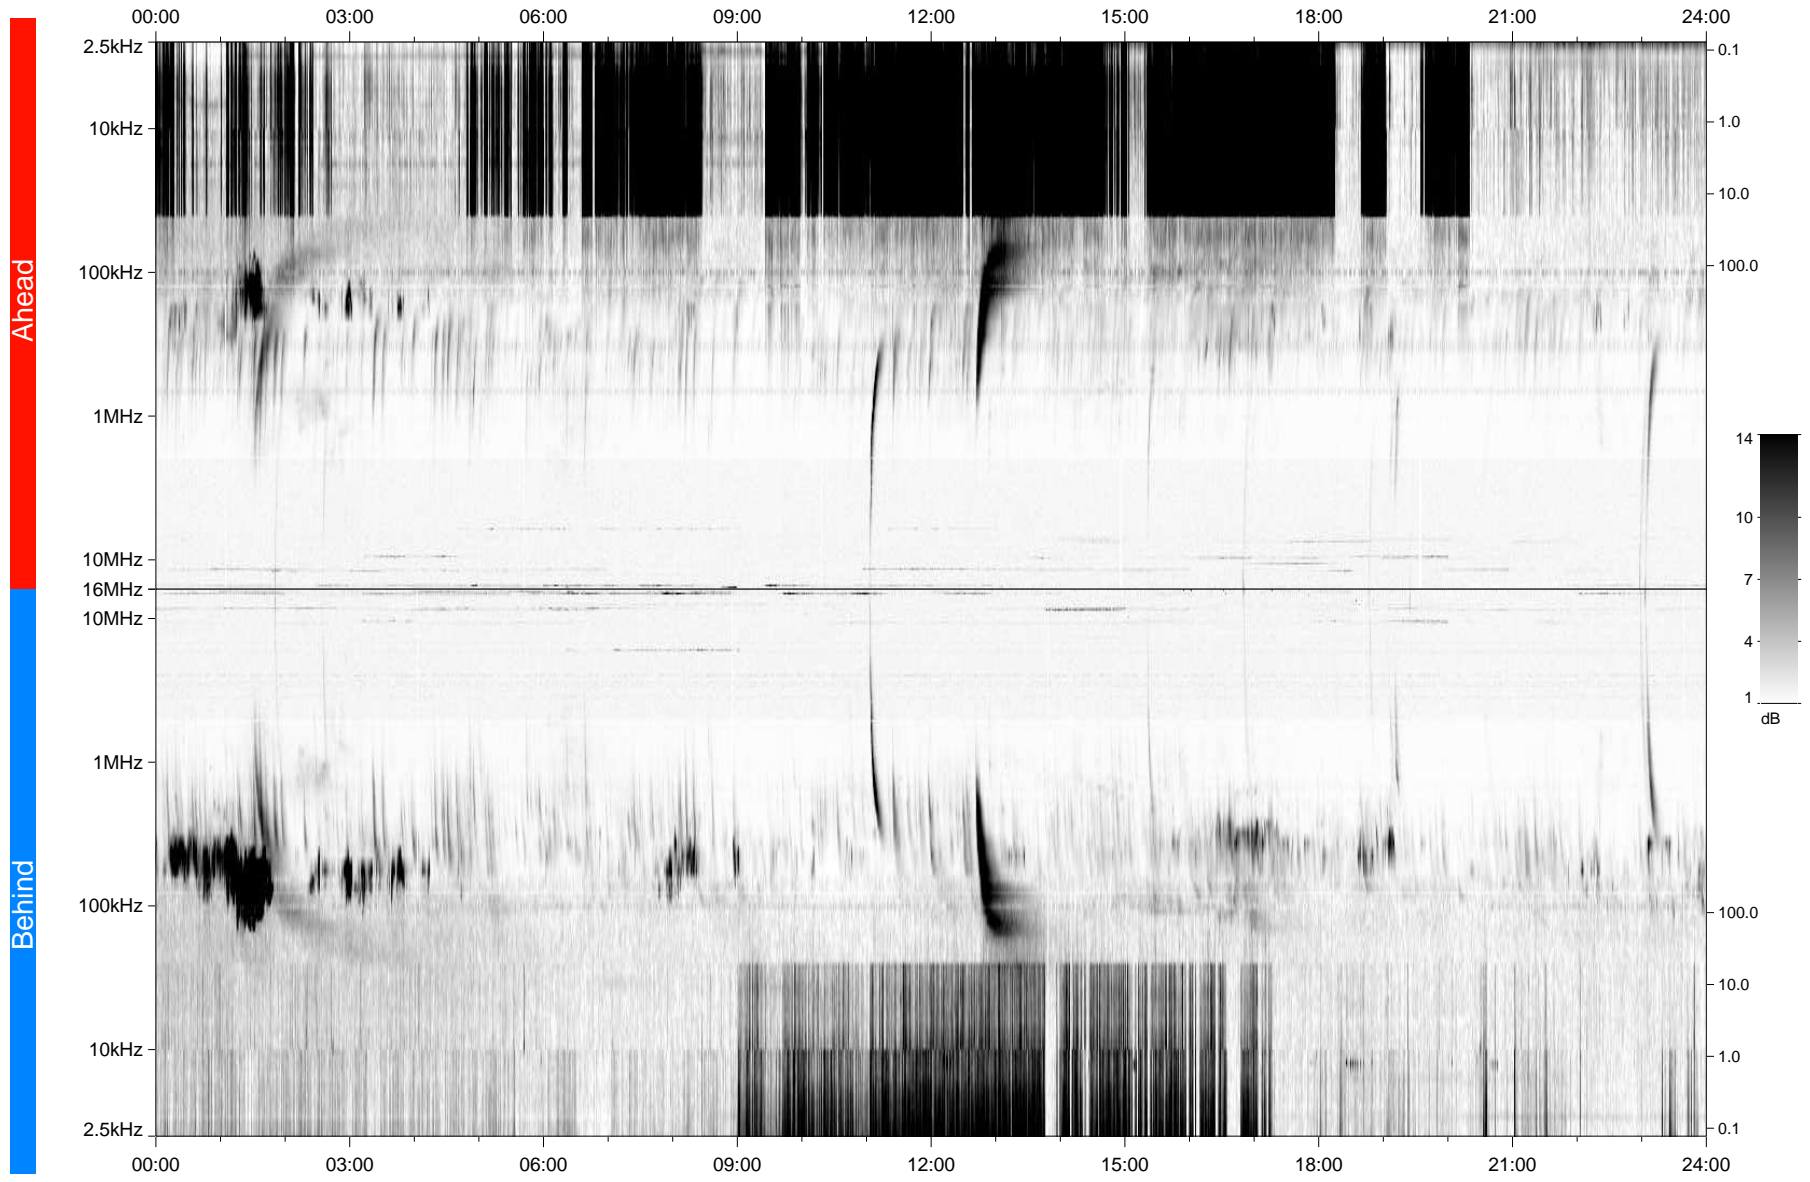

STEREO/WAVES Daily Summary - 12-Jan-2007 (DOY 012)

Ahead source file: swaves_ahead_2007_012_1_00.fin
Ahead PSE Angle: 0.2°

Behind PSE Angle: 0.0°
Behind source file: swaves_behind_2007_012_1_20.fin

Time (UTC)

file: stereo_swaves_daily-summary_gray_20070112_v04
made by: space.umn.edu on macOS with IDL 8.8.2 on 2022-10-19 02:07:14, with TLib V945 / dynspec V311