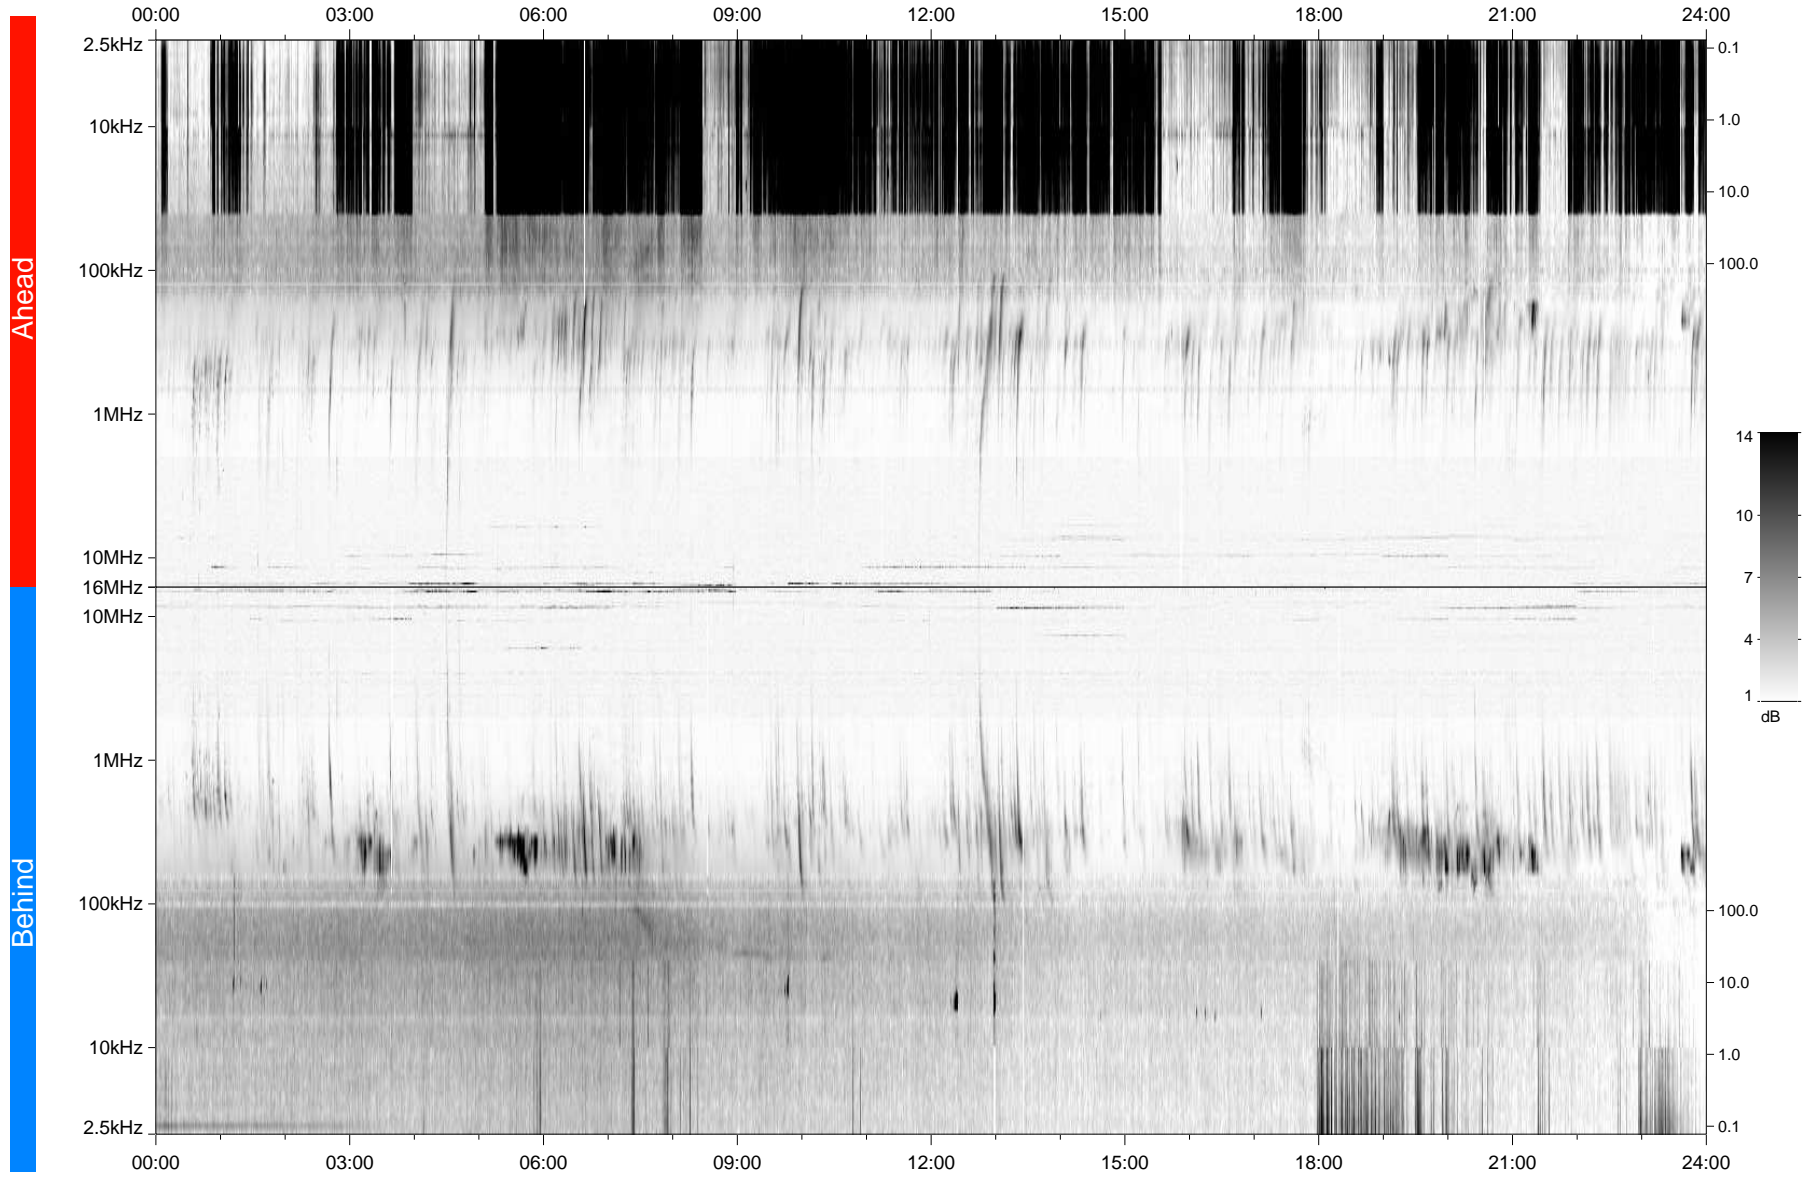

STEREO/WAVES Daily Summary - 11-Jan-2007 (DOY 011)

Ahead source file: swaves_ahead_2007_011_1_00.fin
Ahead PSE Angle: 0.2°

Behind PSE Angle: 0.0°
Behind source file: swaves_behind_2007_011_1_20.fin

Time (UTC)

file: stereo_swaves_daily-summary_gray_20070111_v04
made by: space.umn.edu on macOS with TDL 8.8.2 on 2022-10-19 02:04:15, with TLib V945 / dynspec V311