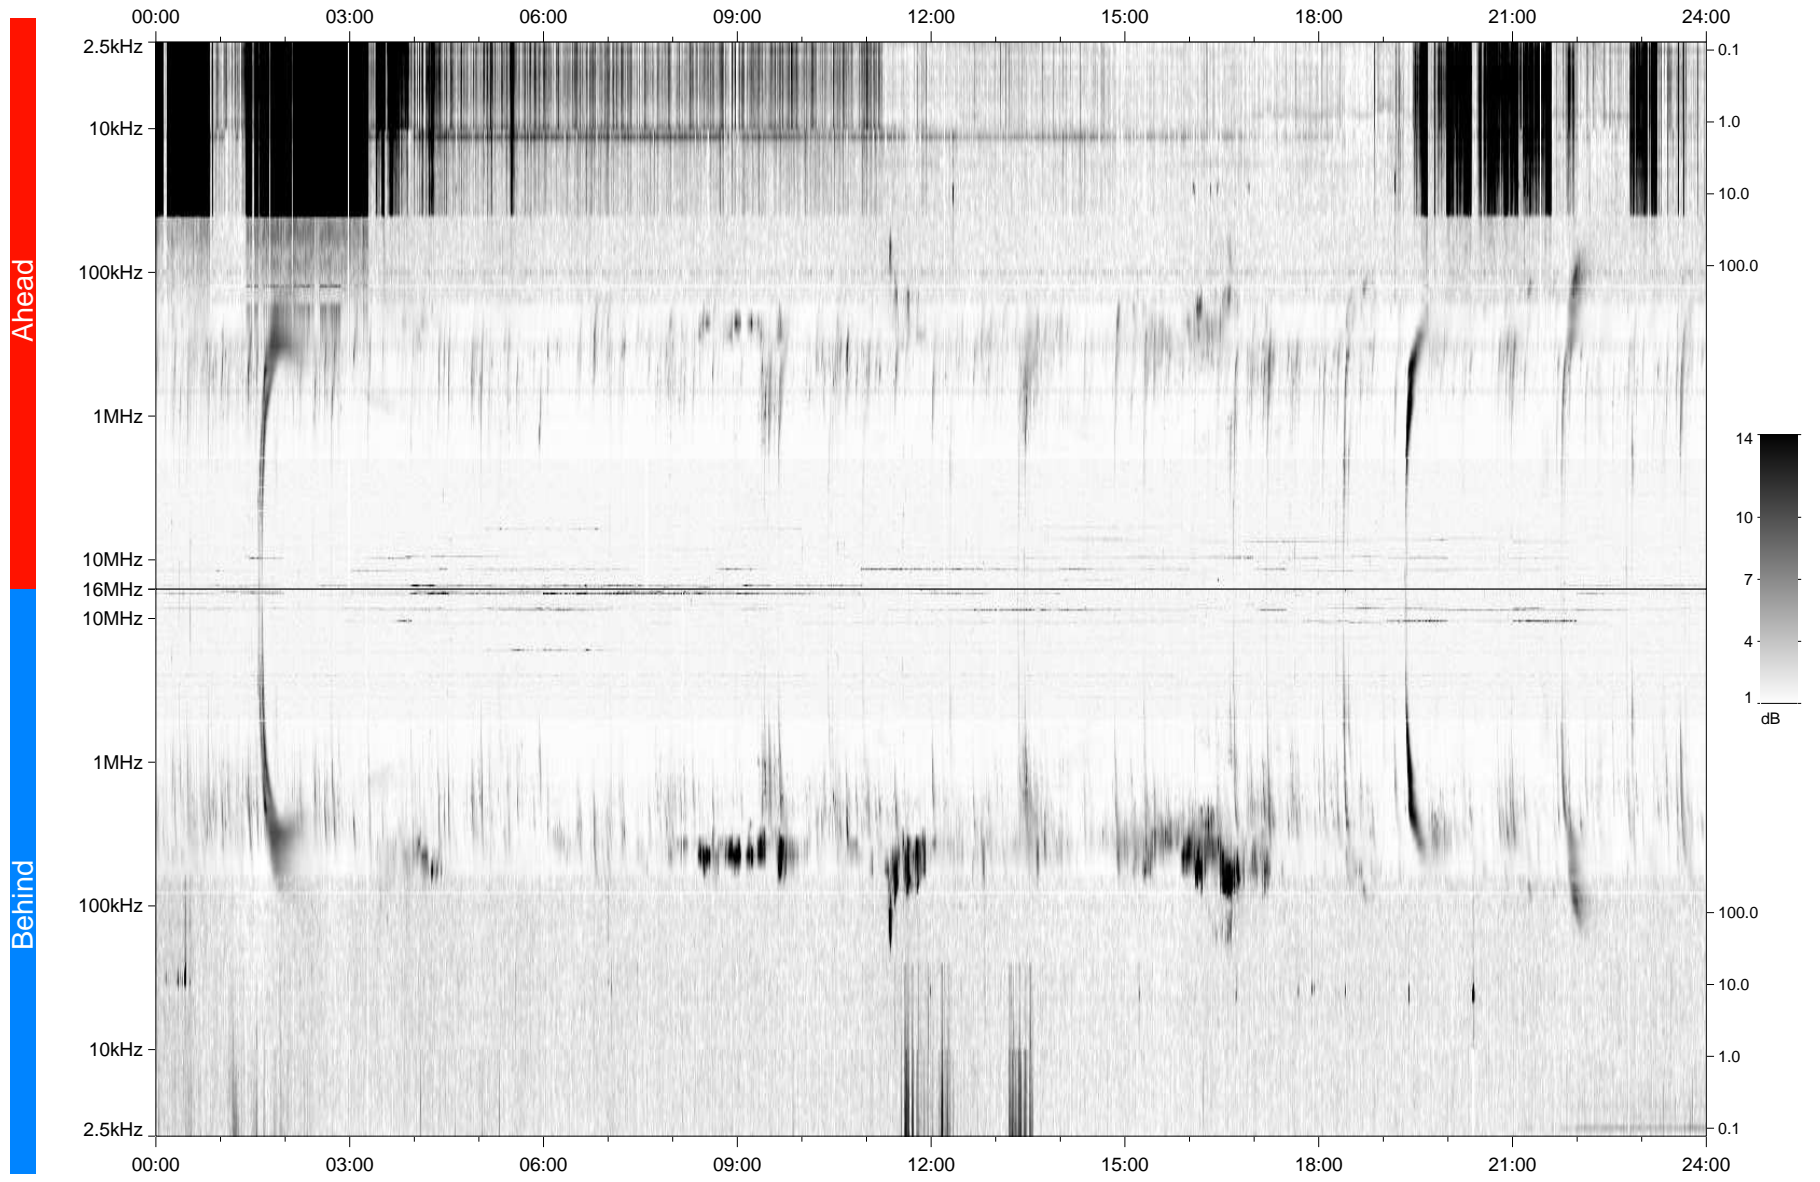

STEREO/WAVES Daily Summary - 10-Jan-2007 (DOY 010)

Ahead source file: swaves_ahead_2007_010_1_00.fin
Ahead PSE Angle: 0.2°

Behind PSE Angle: 0.0°
Behind source file: swaves_behind_2007_010_1_20.fin

Time (UTC)

file: stereo_swaves_daily-summary_gray_20070110_v04
made by: space.umn.edu on macOS with IDL 8.8.2 on 2022-10-19 02:01:15, with TLib V945 / dynspec V311