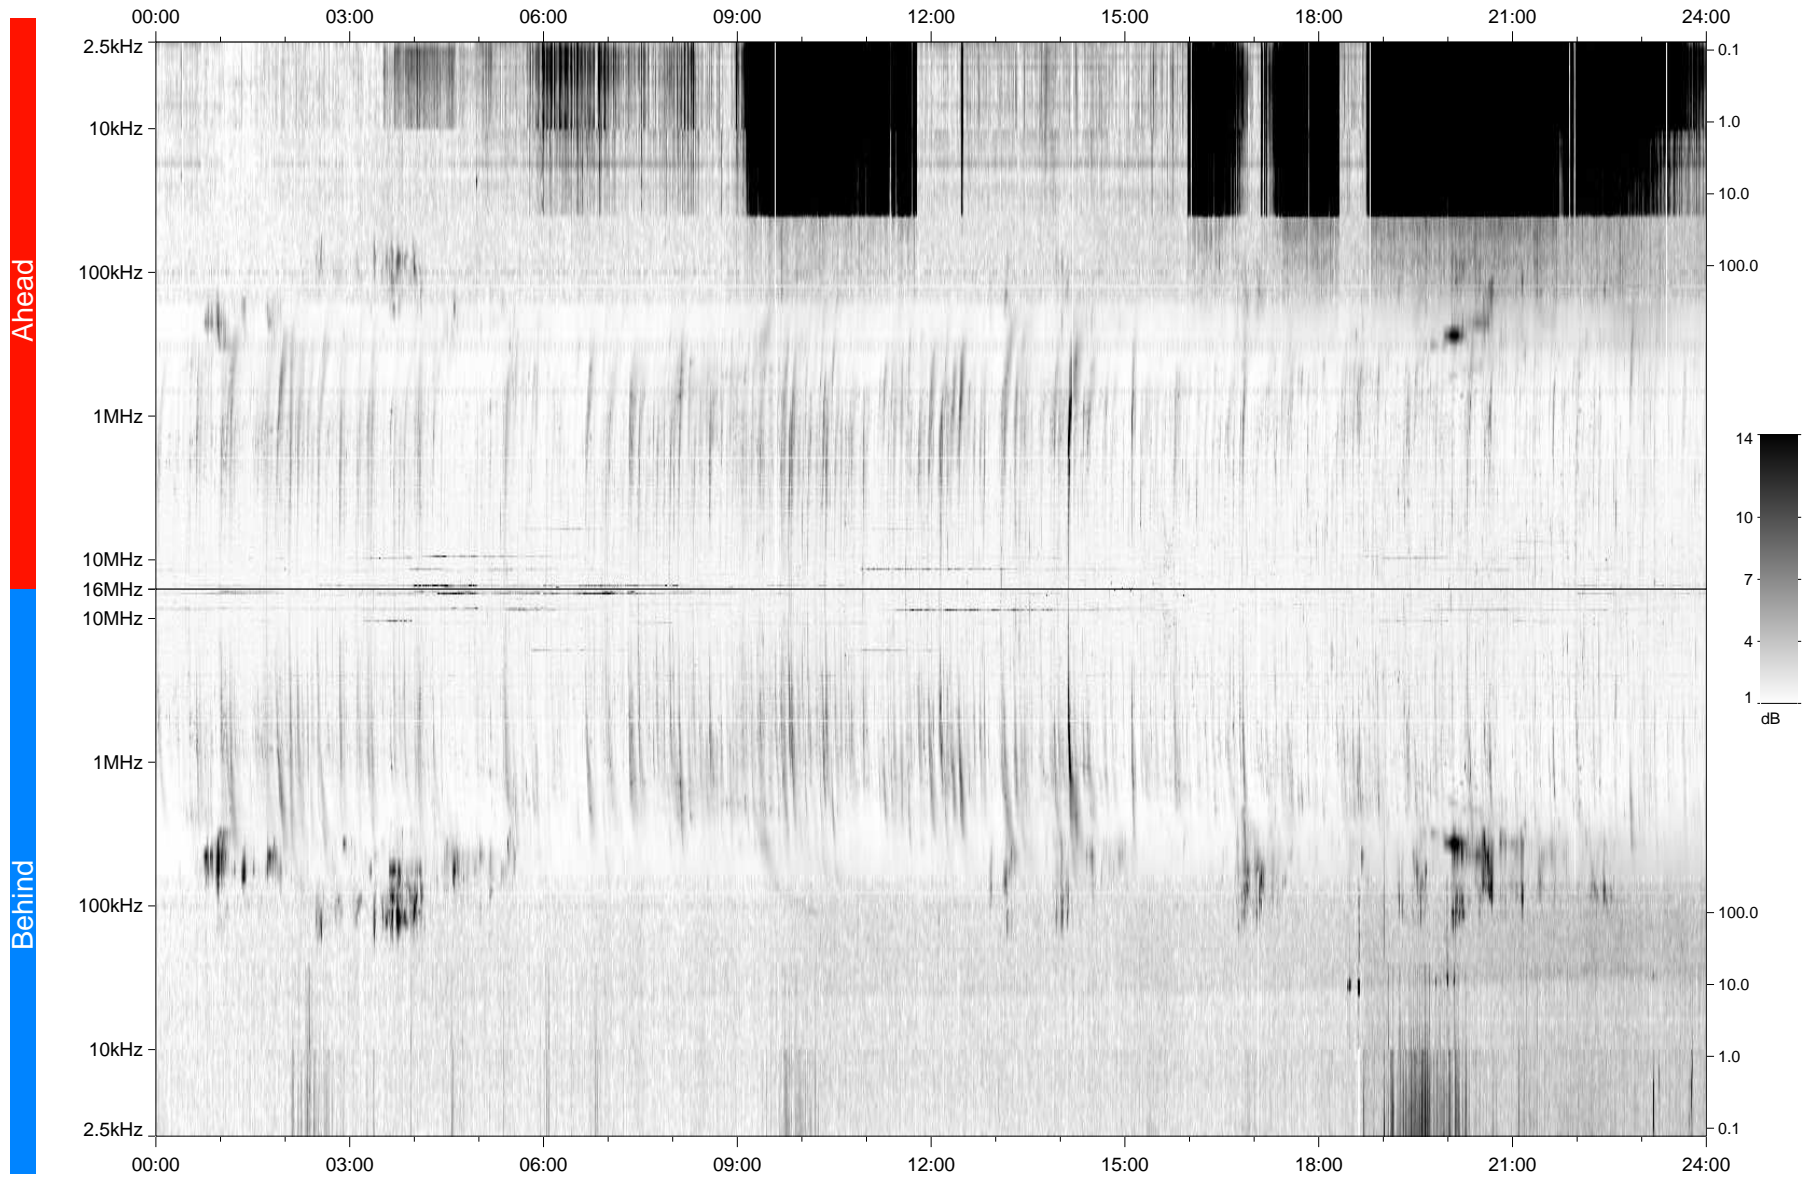

# STEREO/WAVES Daily Summary - 08-Jan-2007 (DOY 008)

Ahead source file: swaves\_ahead\_2007\_008\_1\_00.fin  
Ahead PSE Angle: 0.2°

Behind PSE Angle: 0.1°  
Behind source file: swaves\_behind\_2007\_008\_1\_20.fin

Time (UTC)

file: stereo\_swaves\_daily-summary\_gray\_20070108\_v04  
made by: space.umn.edu on macOS with IDL 8.8.2 on 2022-10-19 01:55:21, with TLib V945 / dynspec V311