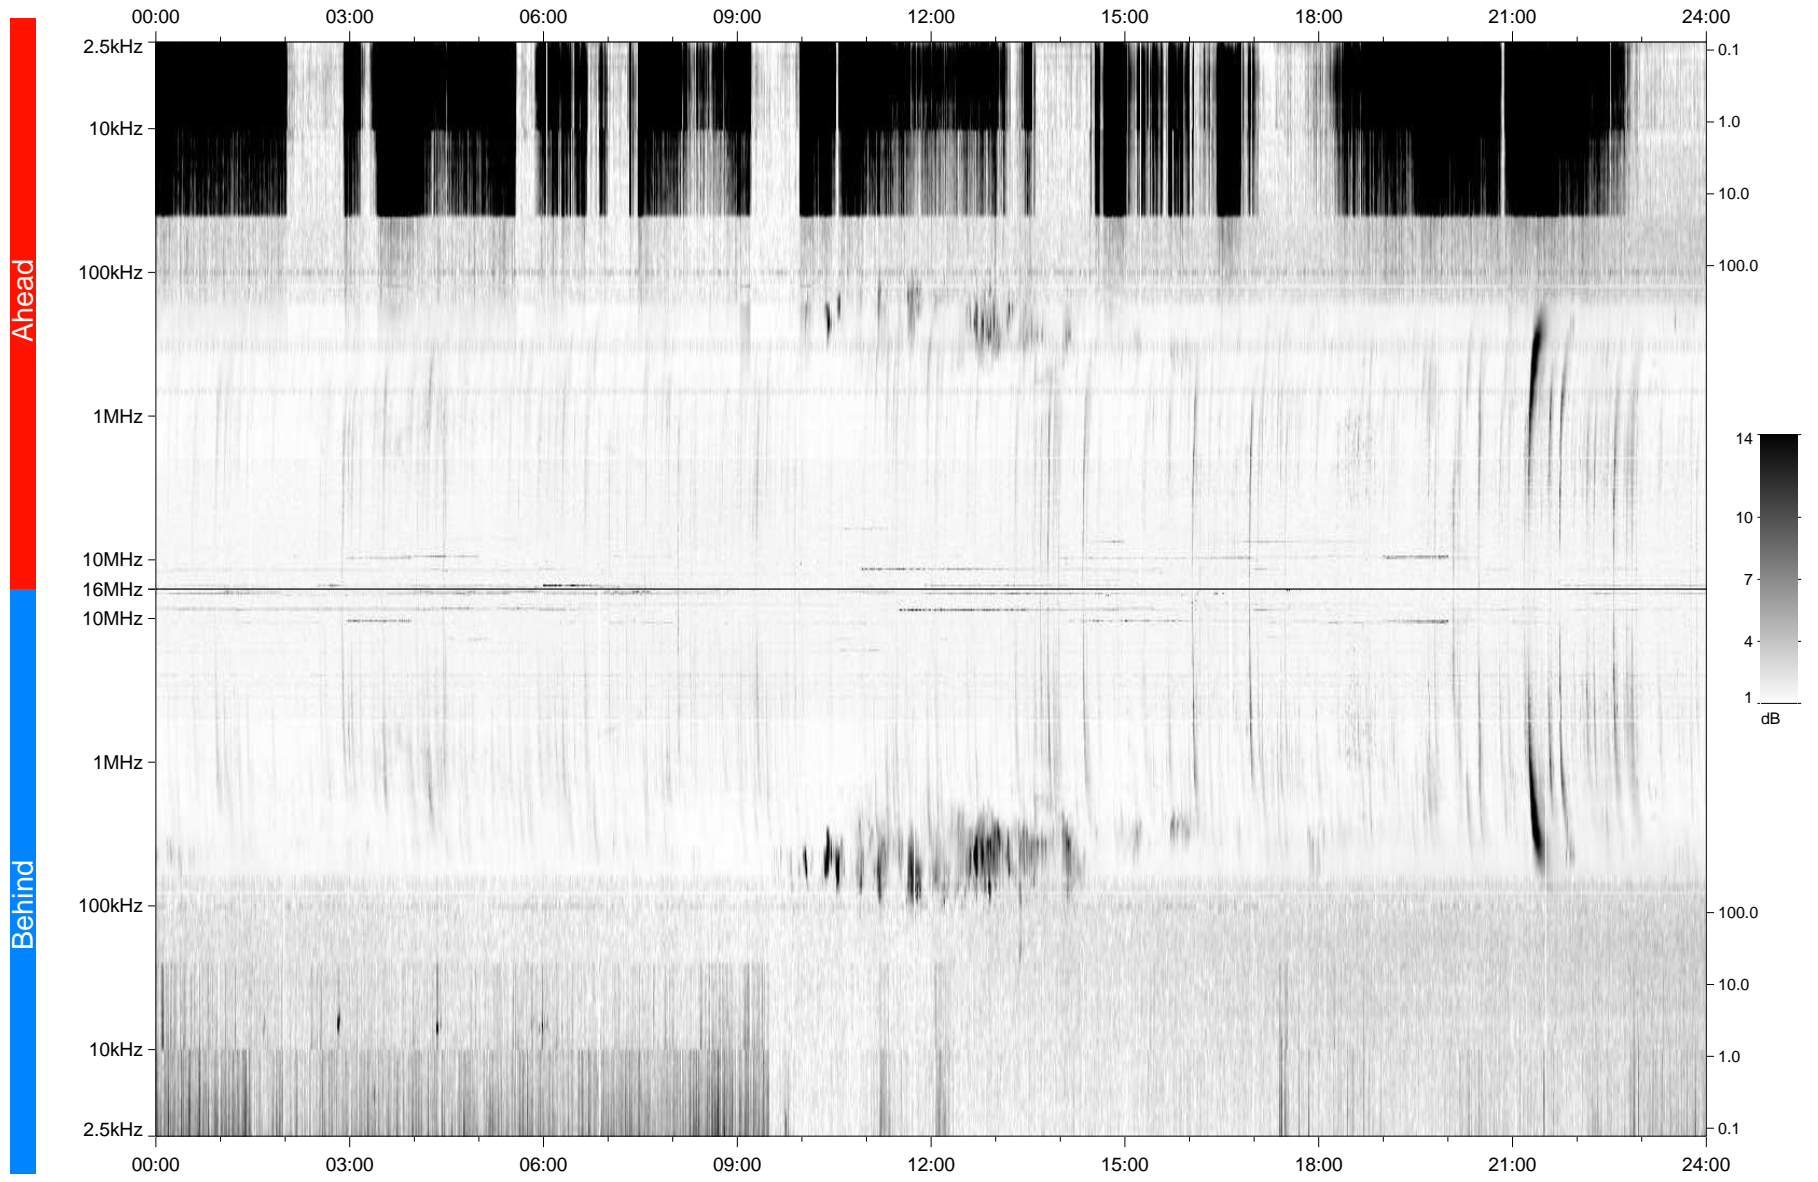

# STEREO/WAVES Daily Summary - 07-Jan-2007 (DOY 007)

Ahead source file: swaves\_ahead\_2007\_007\_1\_00.fin  
Ahead PSE Angle: 0.2°

Behind PSE Angle: 0.1°  
Behind source file: swaves\_behind\_2007\_007\_1\_20.fin

Time (UTC)

file: stereo\_swaves\_daily-summary\_gray\_20070107\_v04  
made by: space.umn.edu on macOS with IDL 8.8.2 on 2022-10-19 01:52:22, with TLib V945 / dynspec V311