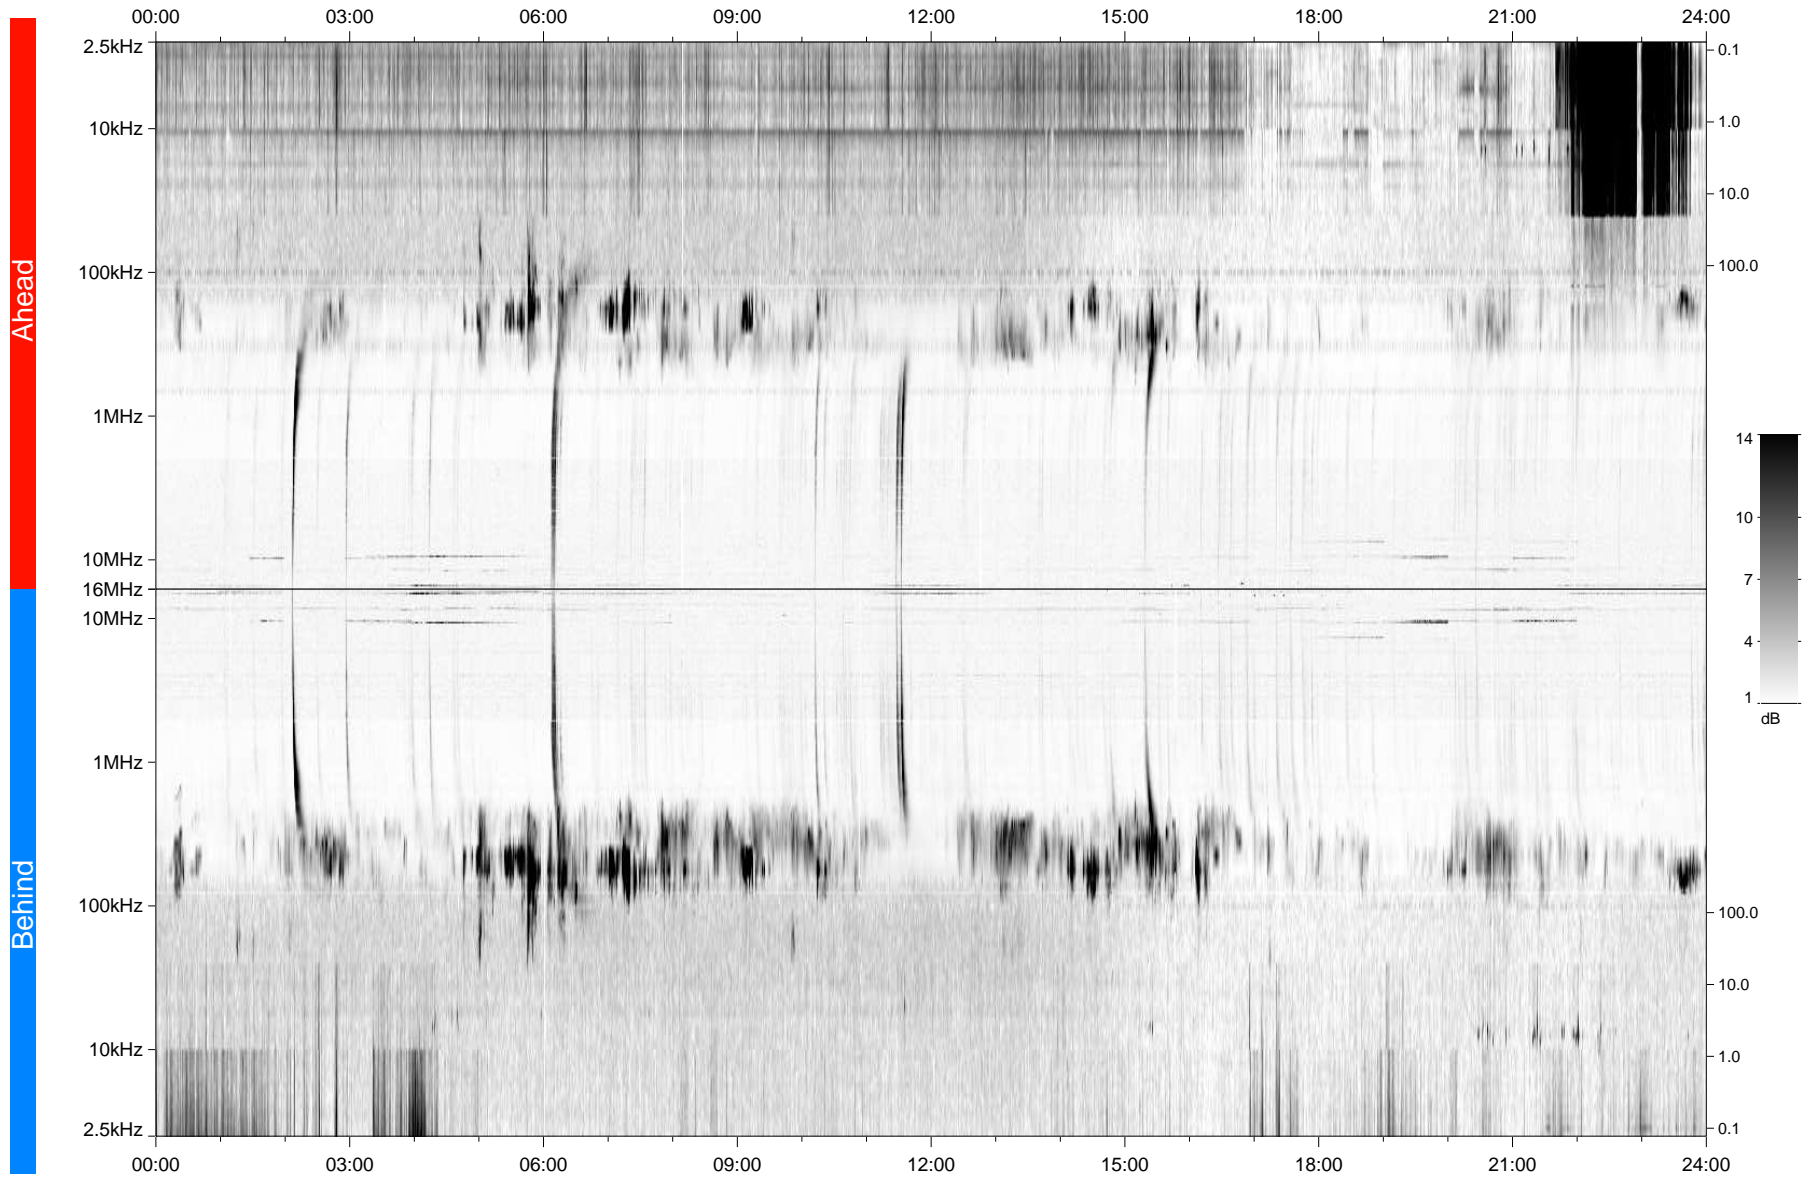

# STEREO/WAVES Daily Summary - 05-Jan-2007 (DOY 005)

Ahead source file: swaves\_ahead\_2007\_005\_1\_01.fin  
Ahead PSE Angle: 0.2°

Behind PSE Angle: 0.1°  
Behind source file: swaves\_behind\_2007\_005\_1\_20.fin

Time (UTC)

file: stereo\_swaves\_daily-summary\_gray\_20070105\_v04  
made by: space.umn.edu on macOS with TDL 8.8.2 on 2022-10-19 01:46:22, with TLib V945 / dynspec V311