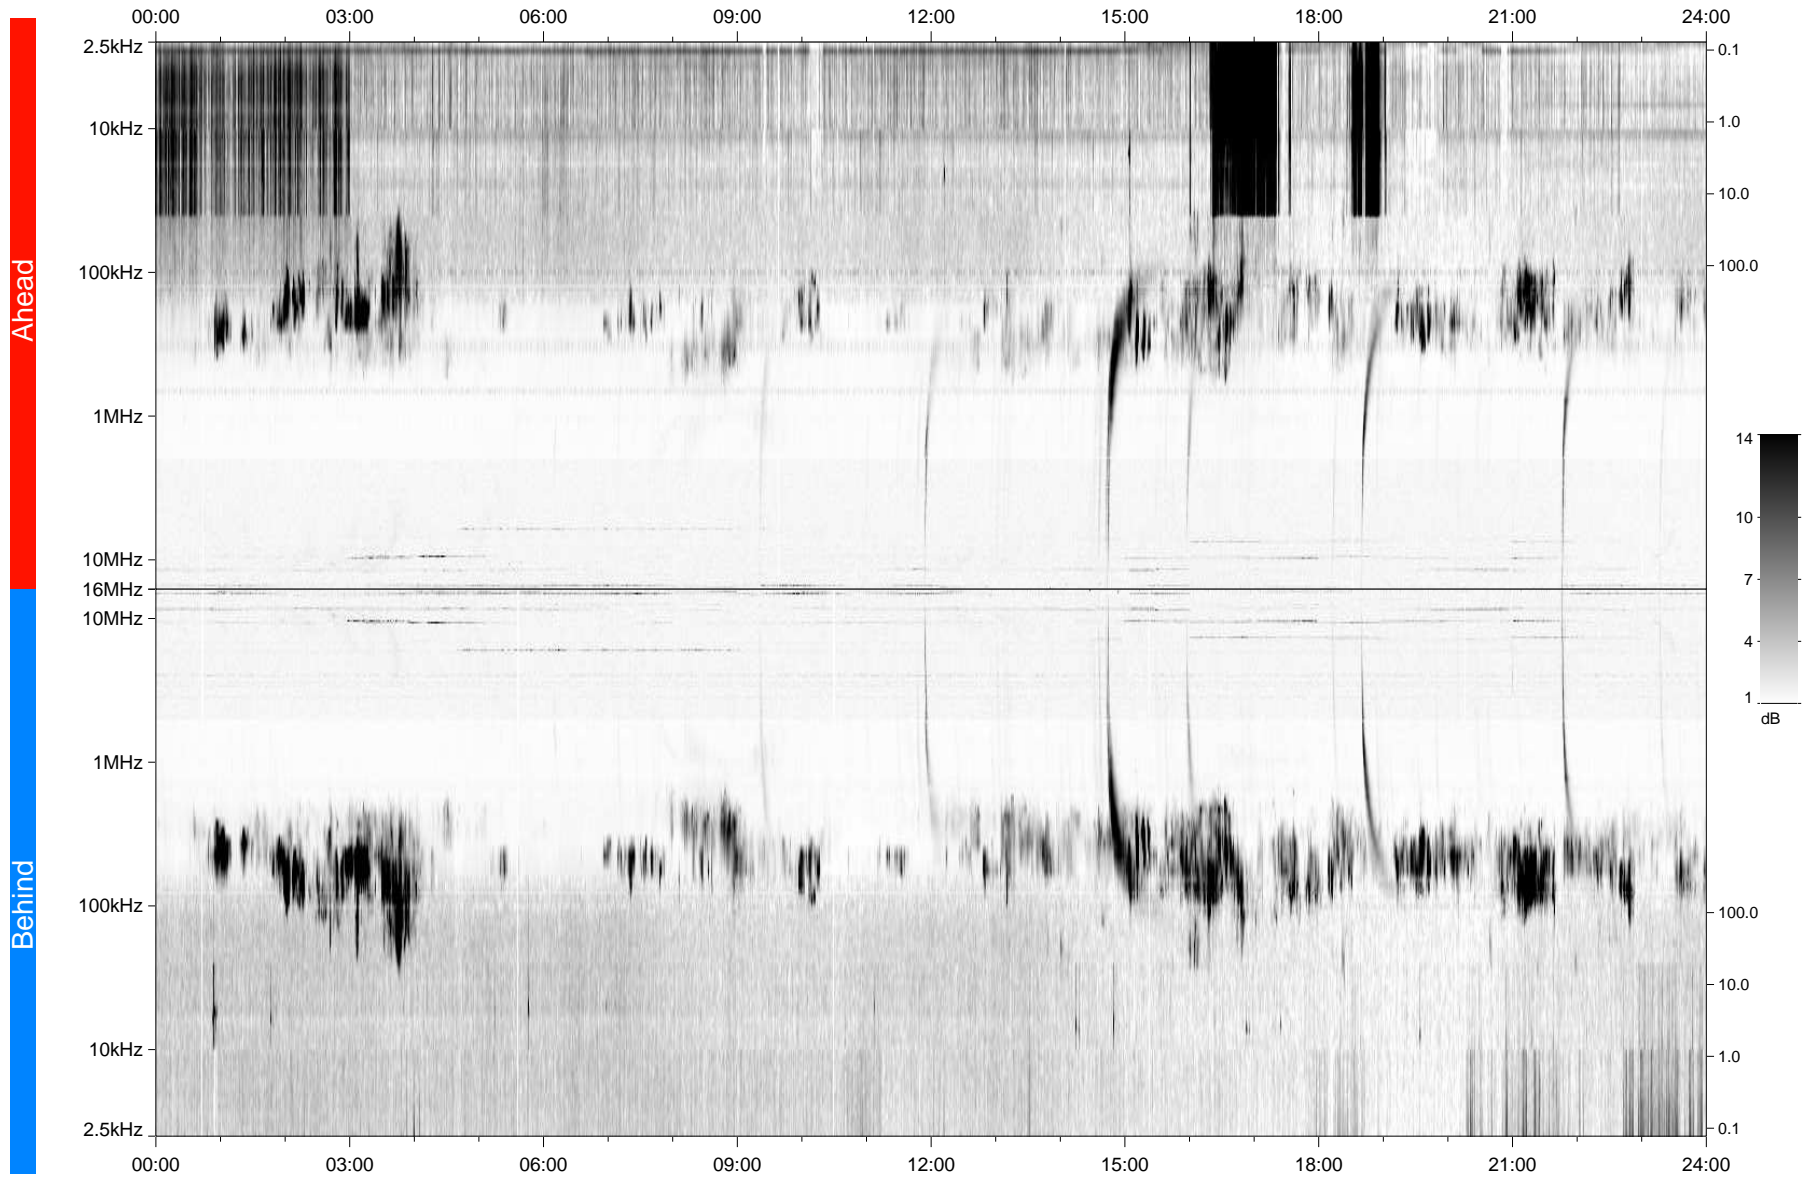

STEREO/WAVES Daily Summary - 04-Jan-2007 (DOY 004)

Ahead source file: swaves_ahead_2007_004_1_00.fin
Ahead PSE Angle: 0.2°

Behind PSE Angle: 0.2°
Behind source file: swaves_behind_2007_004_1_20.fin

Time (UTC)

file: stereo_swaves_daily-summary_gray_20070104_v04
made by: space.umn.edu on macOS with TDL 8.8.2 on 2022-10-19 01:43:25, with Tlib V945 / dynspec V311