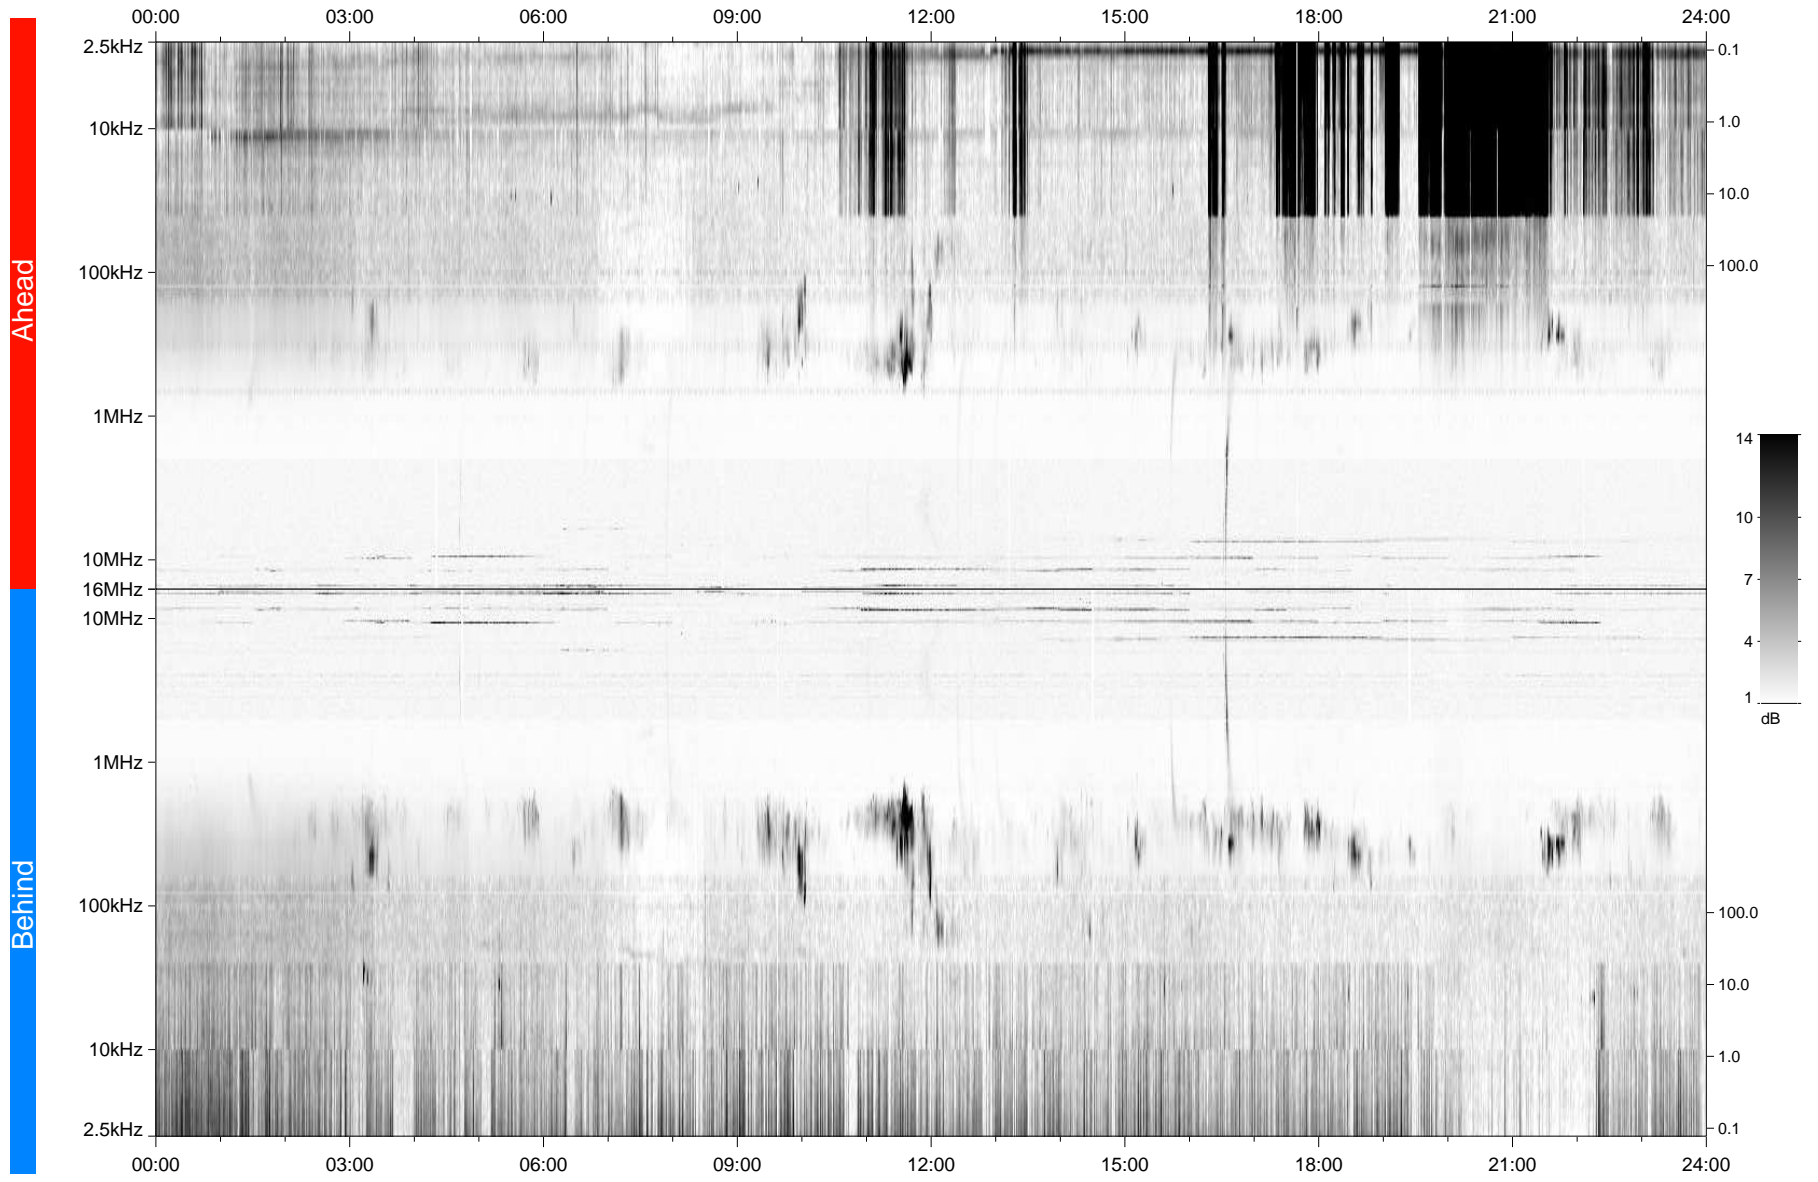

# STEREO/WAVES Daily Summary - 02-Jan-2007 (DOY 002)

Ahead source file: swaves\_ahead\_2007\_002\_1\_00.fin  
Ahead PSE Angle: 0.2°

Behind PSE Angle: 0.1°  
Behind source file: swaves\_behind\_2007\_002\_1\_20.fin

Time (UTC)

file: stereo\_swaves\_daily-summary\_gray\_20070102\_v04  
made by: space.umn.edu on macOS with TDL 8.8.2 on 2022-10-19 01:37:27, with TLib V945 / dynspec V311