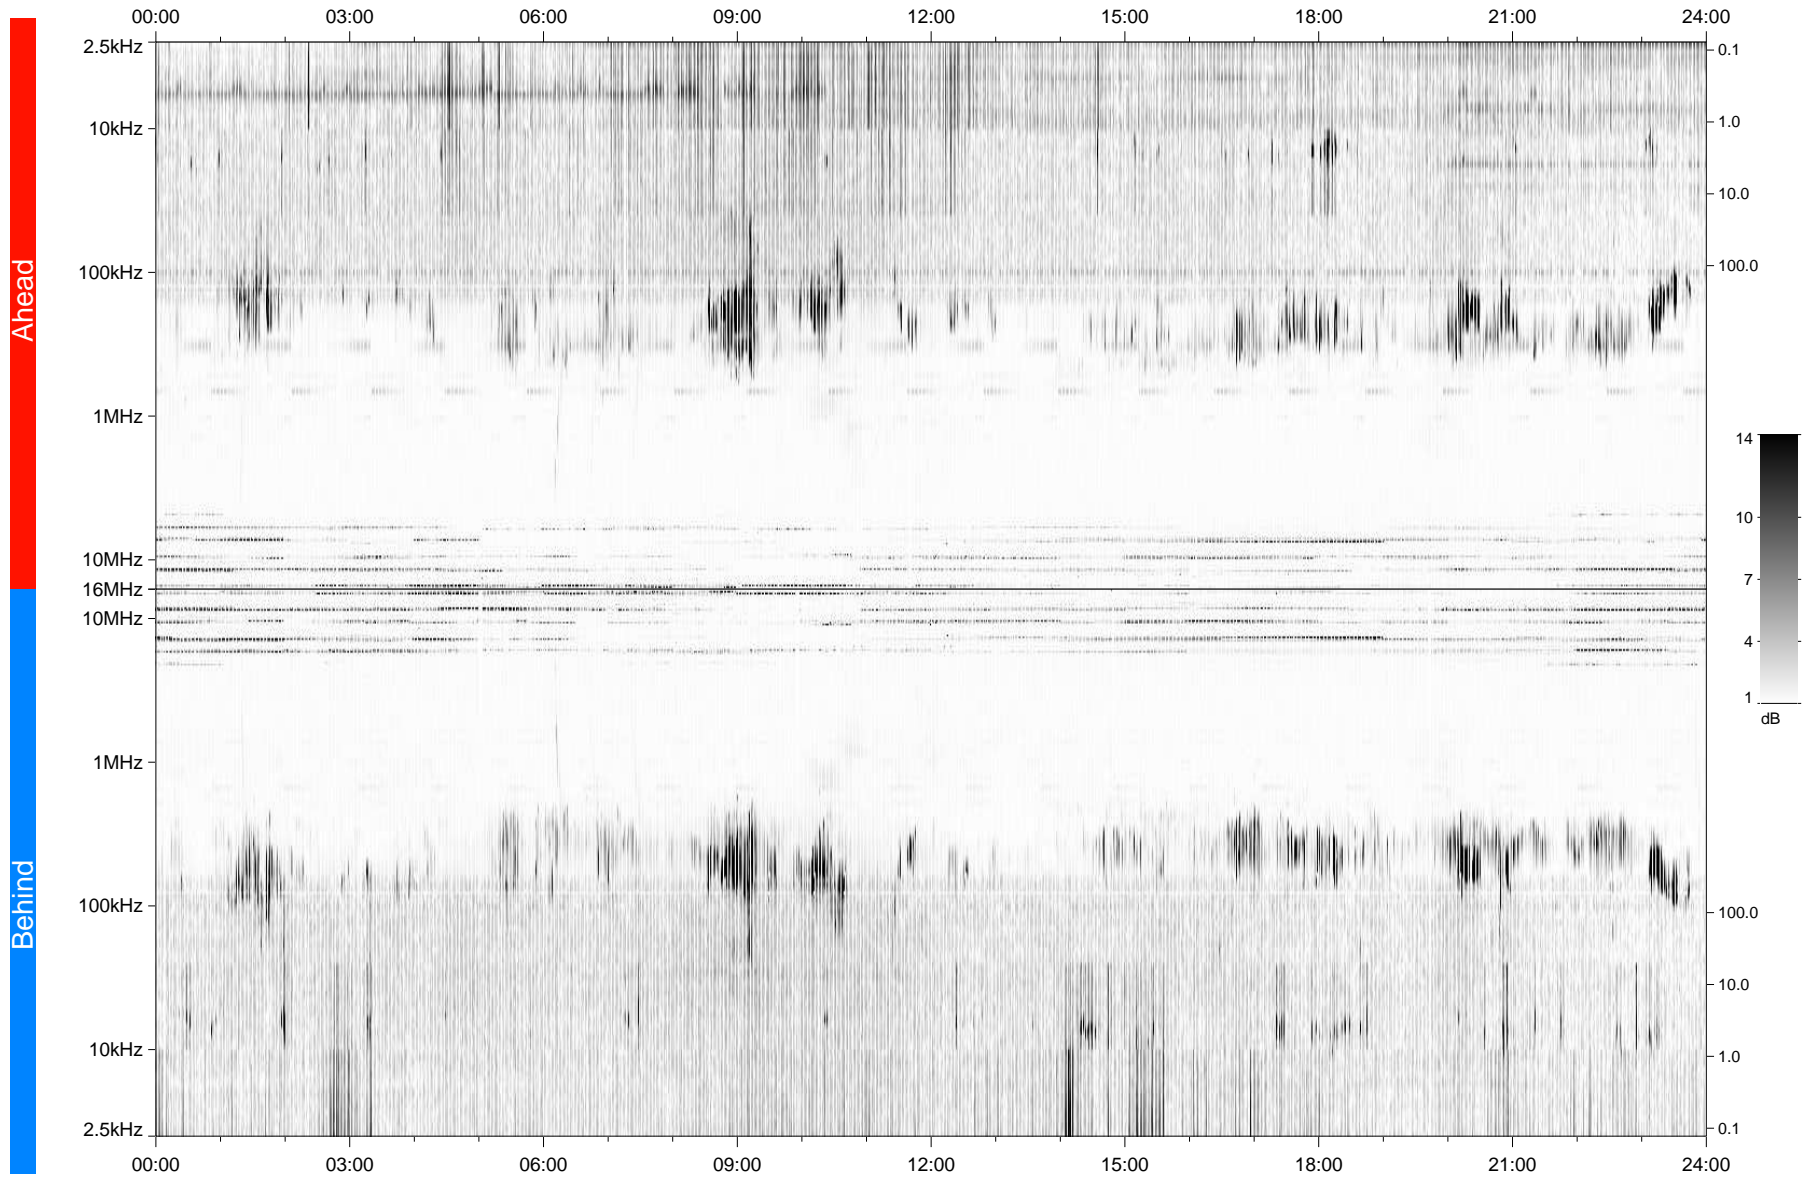

STEREO/WAVES Daily Summary - 22-Dec-2006 (DOY 356)

Ahead source file: swaves_ahead_2006_356_1_00.fin
Ahead PSE Angle: 0.1°

Behind PSE Angle: 0.1°
Behind source file: swaves_behind_2006_356_1_20.fin

Time (UTC)

file: stereo_swaves_daily-summary_gray_20061222_v04
made by: space.umn.edu on macOS with TDL 8.8.2 on 2022-10-20 18:41:38, with Tlib V945 / dynspec V311