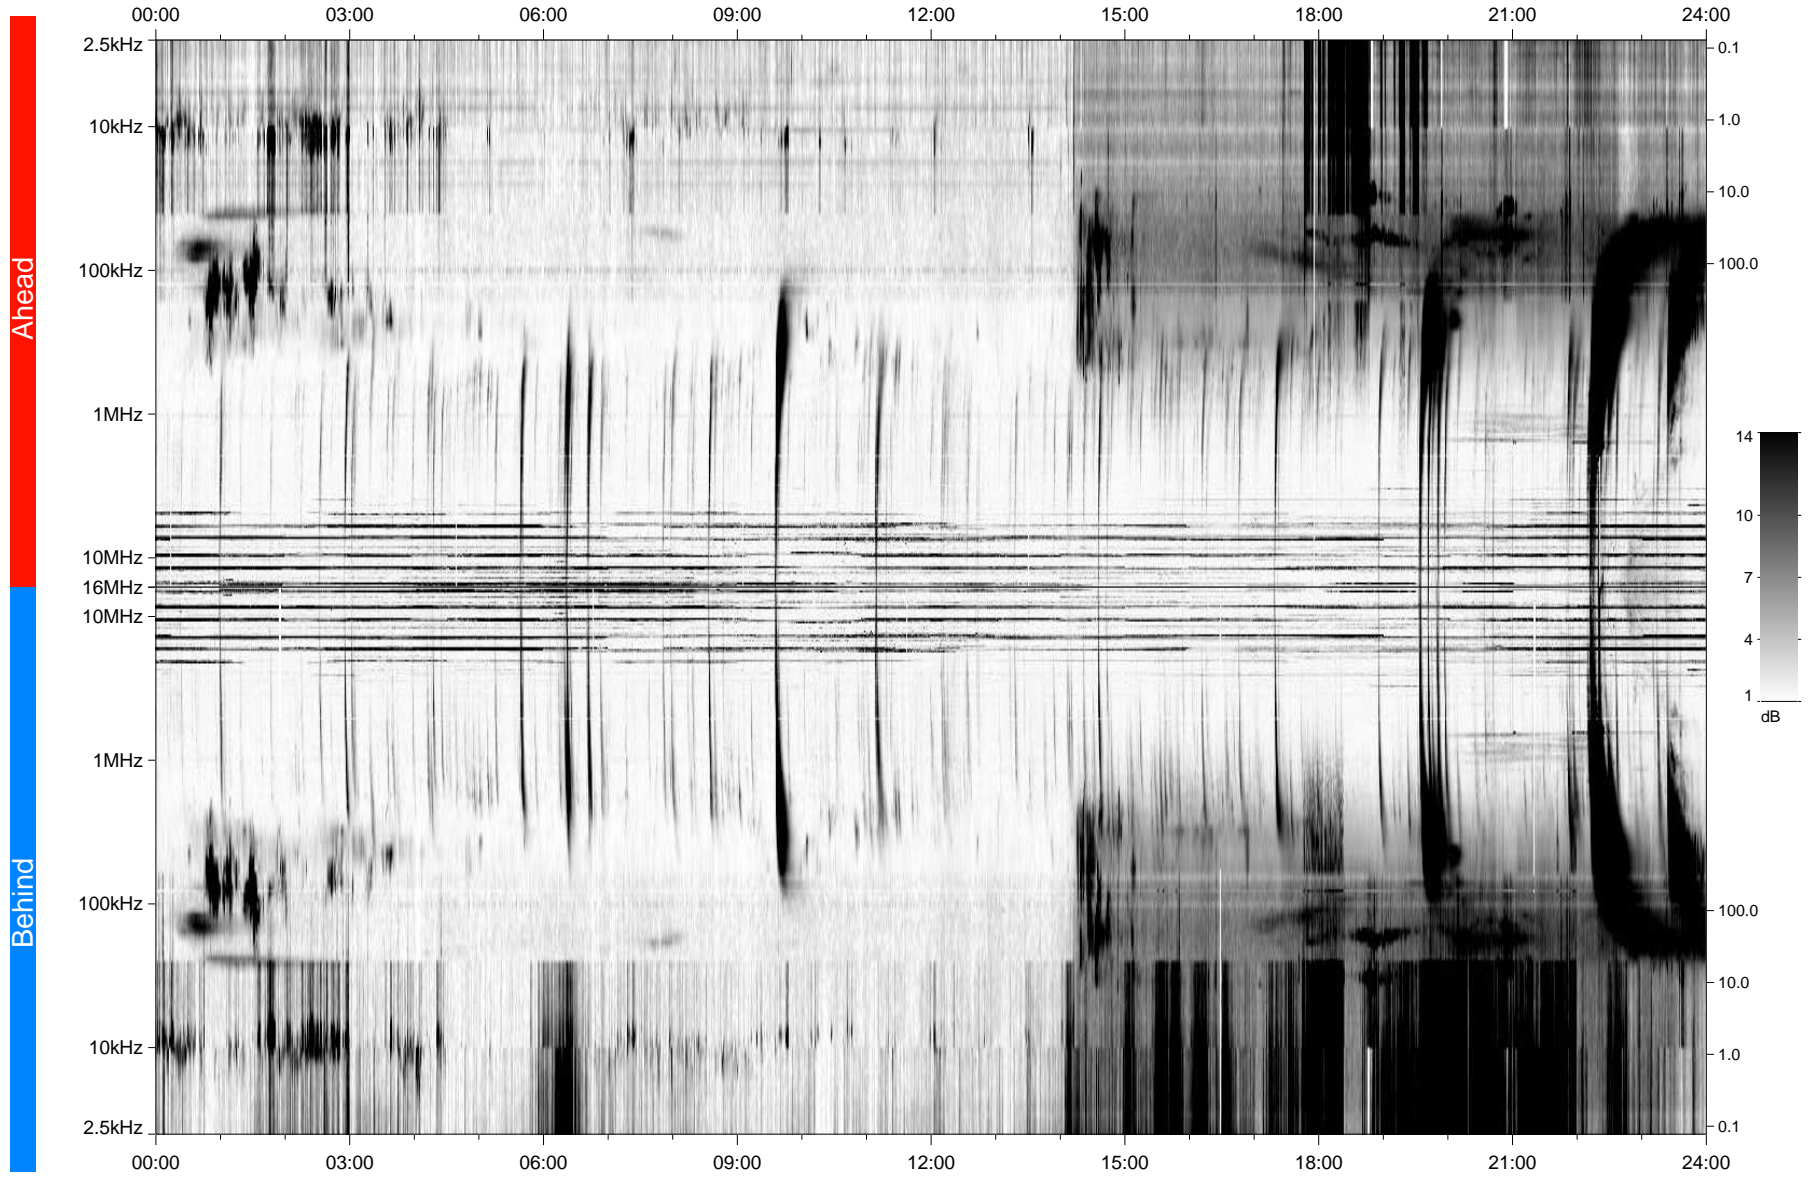

# STEREO/WAVES Daily Summary - 14-Dec-2006 (DOY 348)

Ahead source file: swaves\_ahead\_2006\_348\_1\_00.fin  
Ahead PSE Angle: 0.1°

Behind PSE Angle: 0.1°  
Behind source file: swaves\_behind\_2006\_348\_1\_20.fin

Time (UTC)

file: stereo\_swaves\_daily-summary\_gray\_20061214\_v04  
made by: space.umn.edu on macOS with IDL 8.8.2 on 2022-10-20 18:18:19, with TLib V945 / dynspec V311