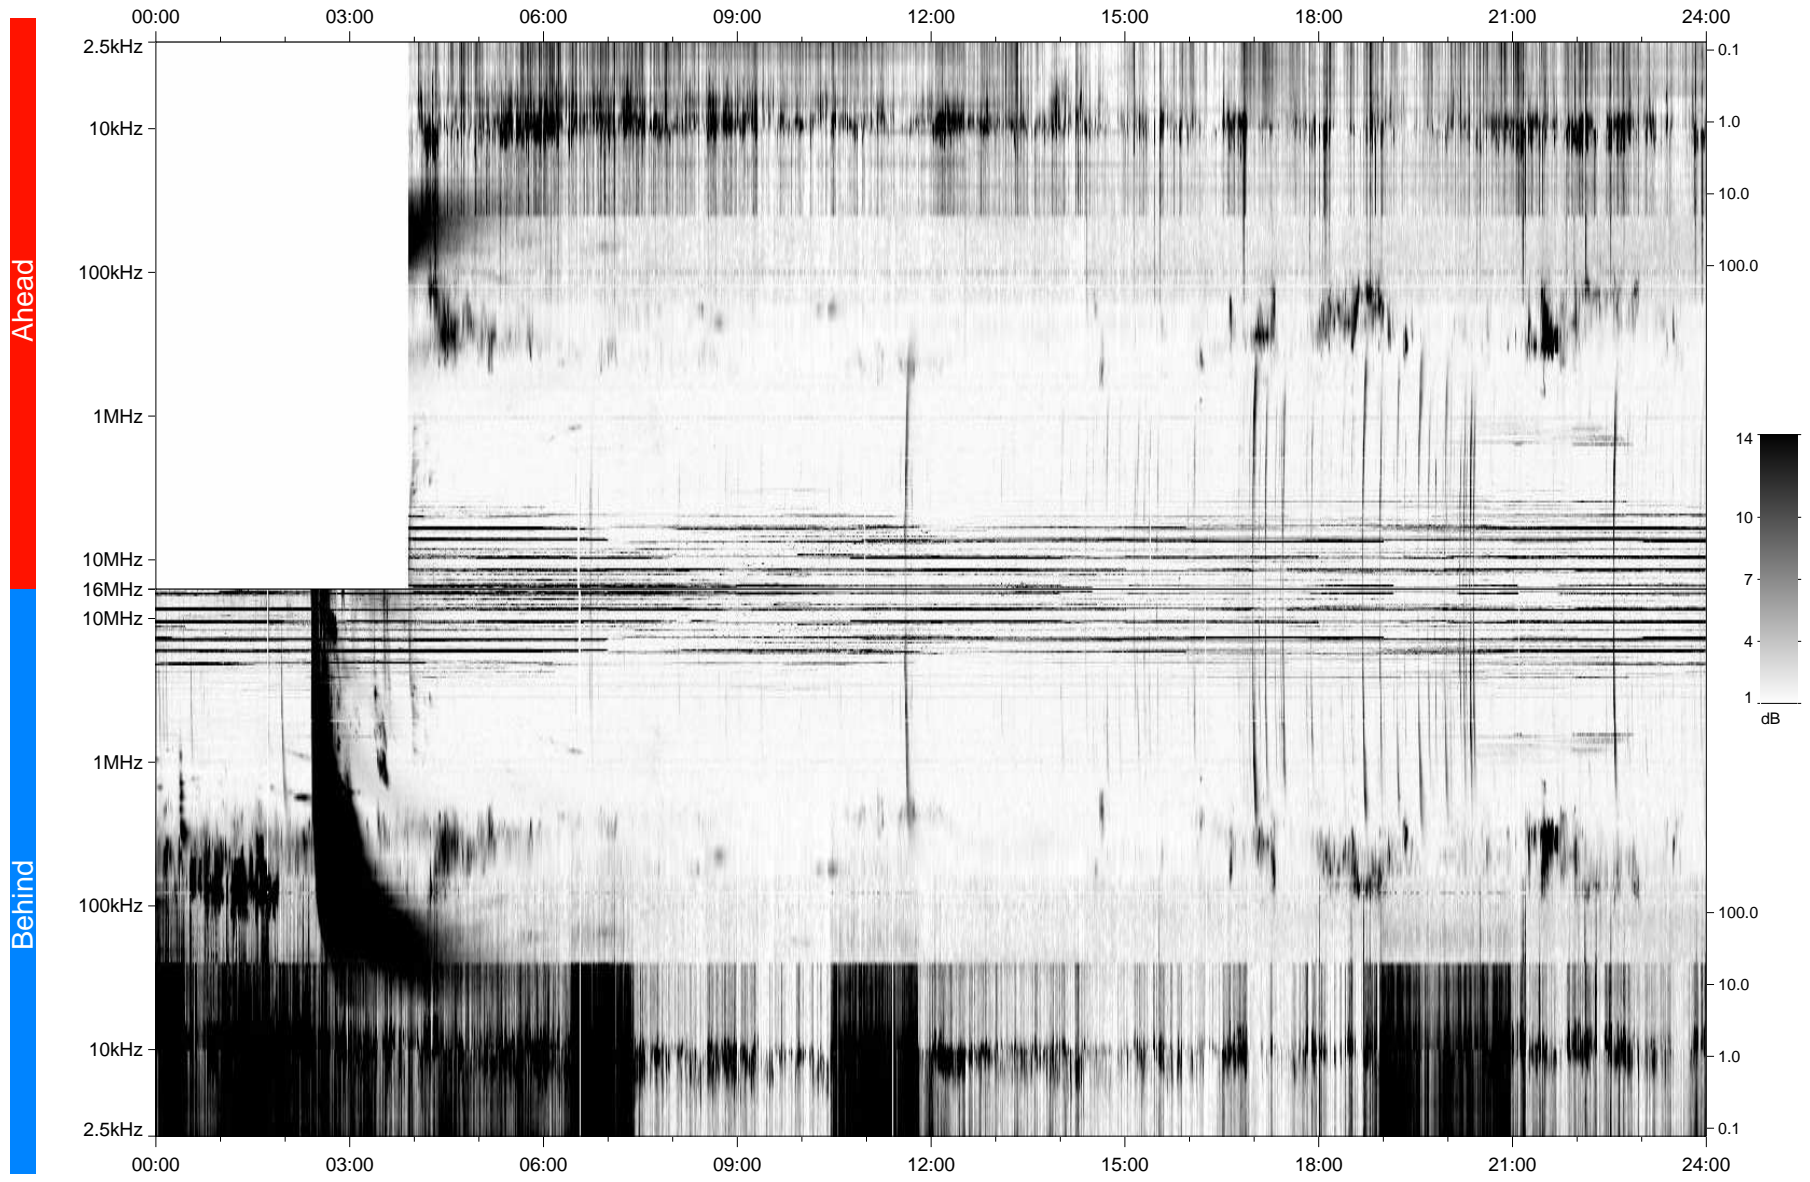

# STEREO/WAVES Daily Summary - 13-Dec-2006 (DOY 347)

Ahead source file: swaves\_ahead\_2006\_347\_1\_00.fin  
Ahead PSE Angle: 0.1°

Behind PSE Angle: 0.1°  
Behind source file: swaves\_behind\_2006\_347\_1\_20.fin

Time (UTC)

file: stereo\_swaves\_daily-summary\_gray\_20061213\_v04  
made by: space.umn.edu on macOS with IDL 8.8.2 on 2022-10-20 18:15:11, with TLib V945 / dynspec V311