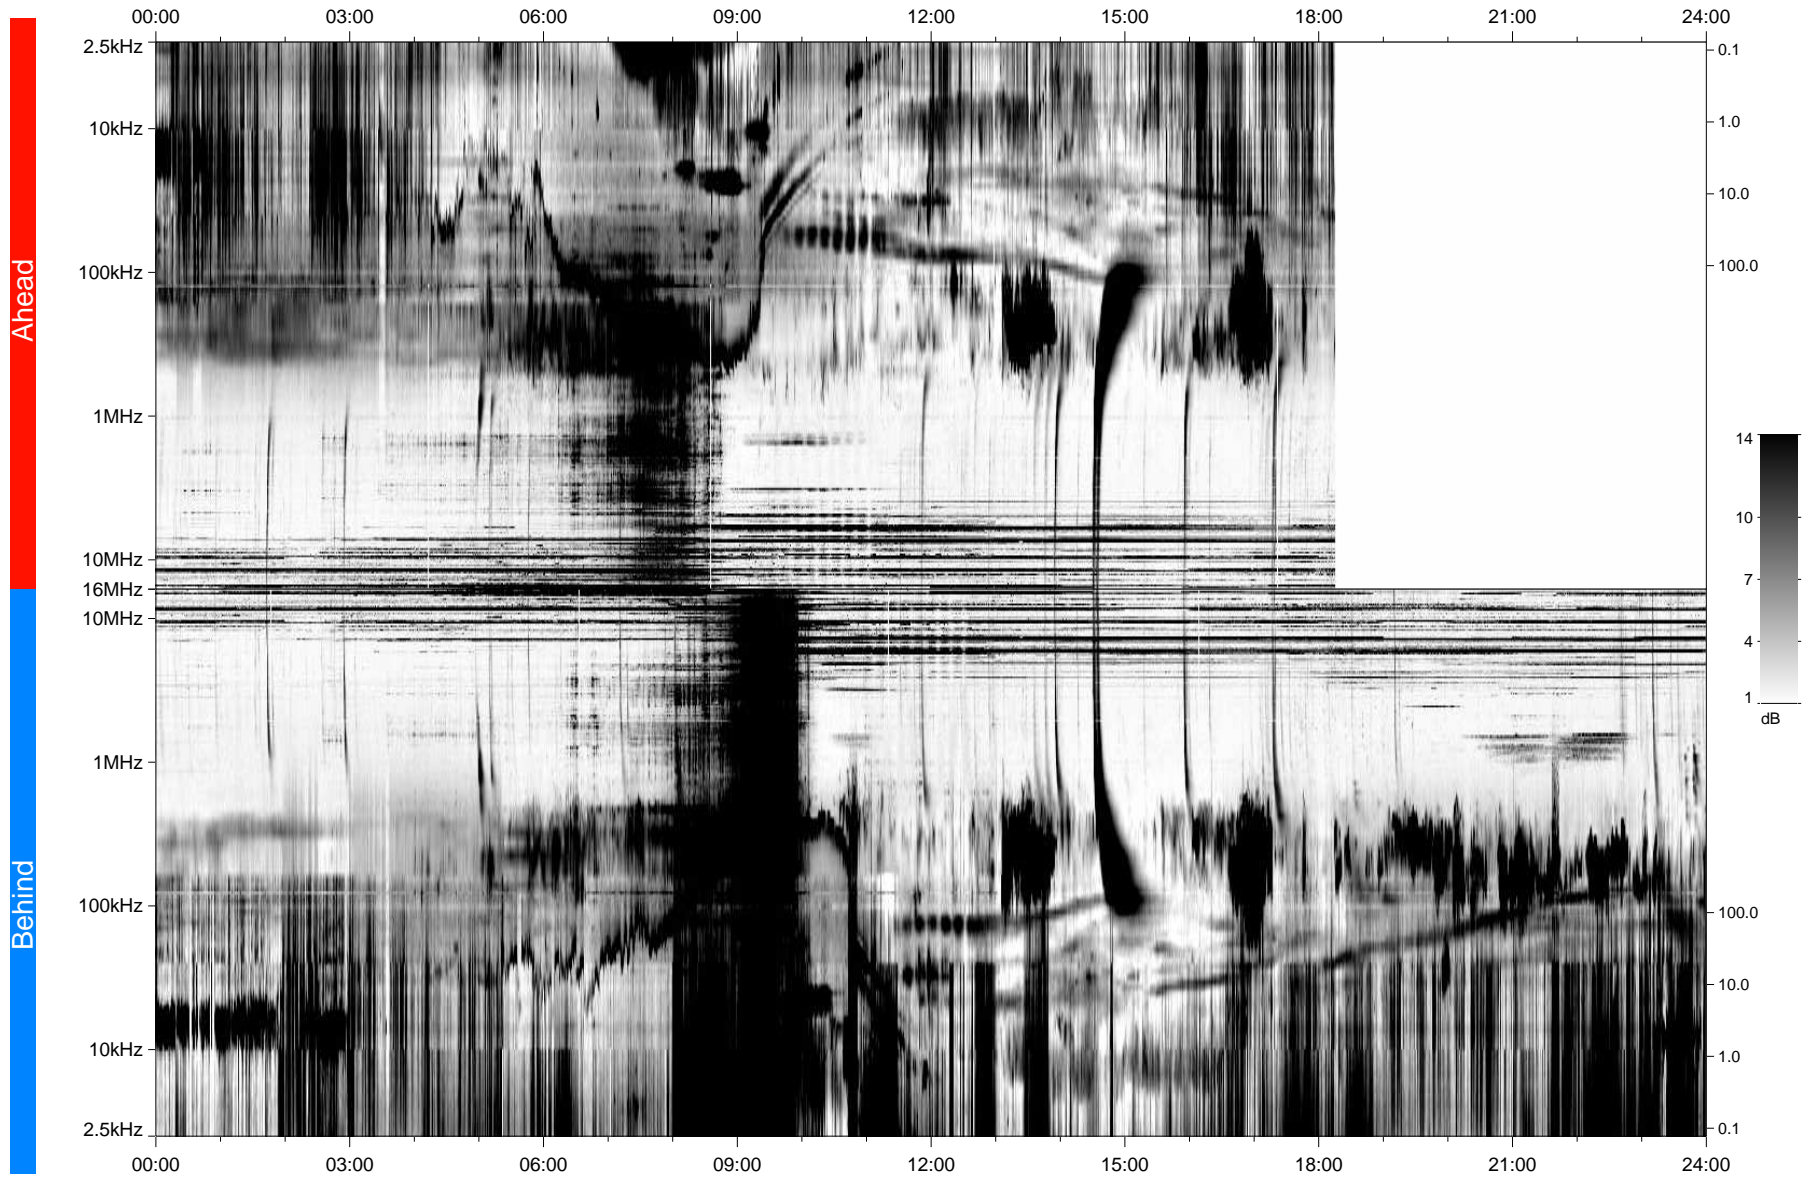

# STEREO/WAVES Daily Summary - 12-Dec-2006 (DOY 346)

Ahead source file: swaves\_ahead\_2006\_346\_1\_00.fin  
Ahead PSE Angle: 0.0°

Behind PSE Angle: 0.0°  
Behind source file: swaves\_behind\_2006\_346\_1\_20.fin

Time (UTC)

file: stereo\_swaves\_daily-summary\_gray\_20061212\_v04  
made by: space.umn.edu on macOS with IDL 8.8.2 on 2022-10-20 18:12:12, with TLib V945 / dynspec V311