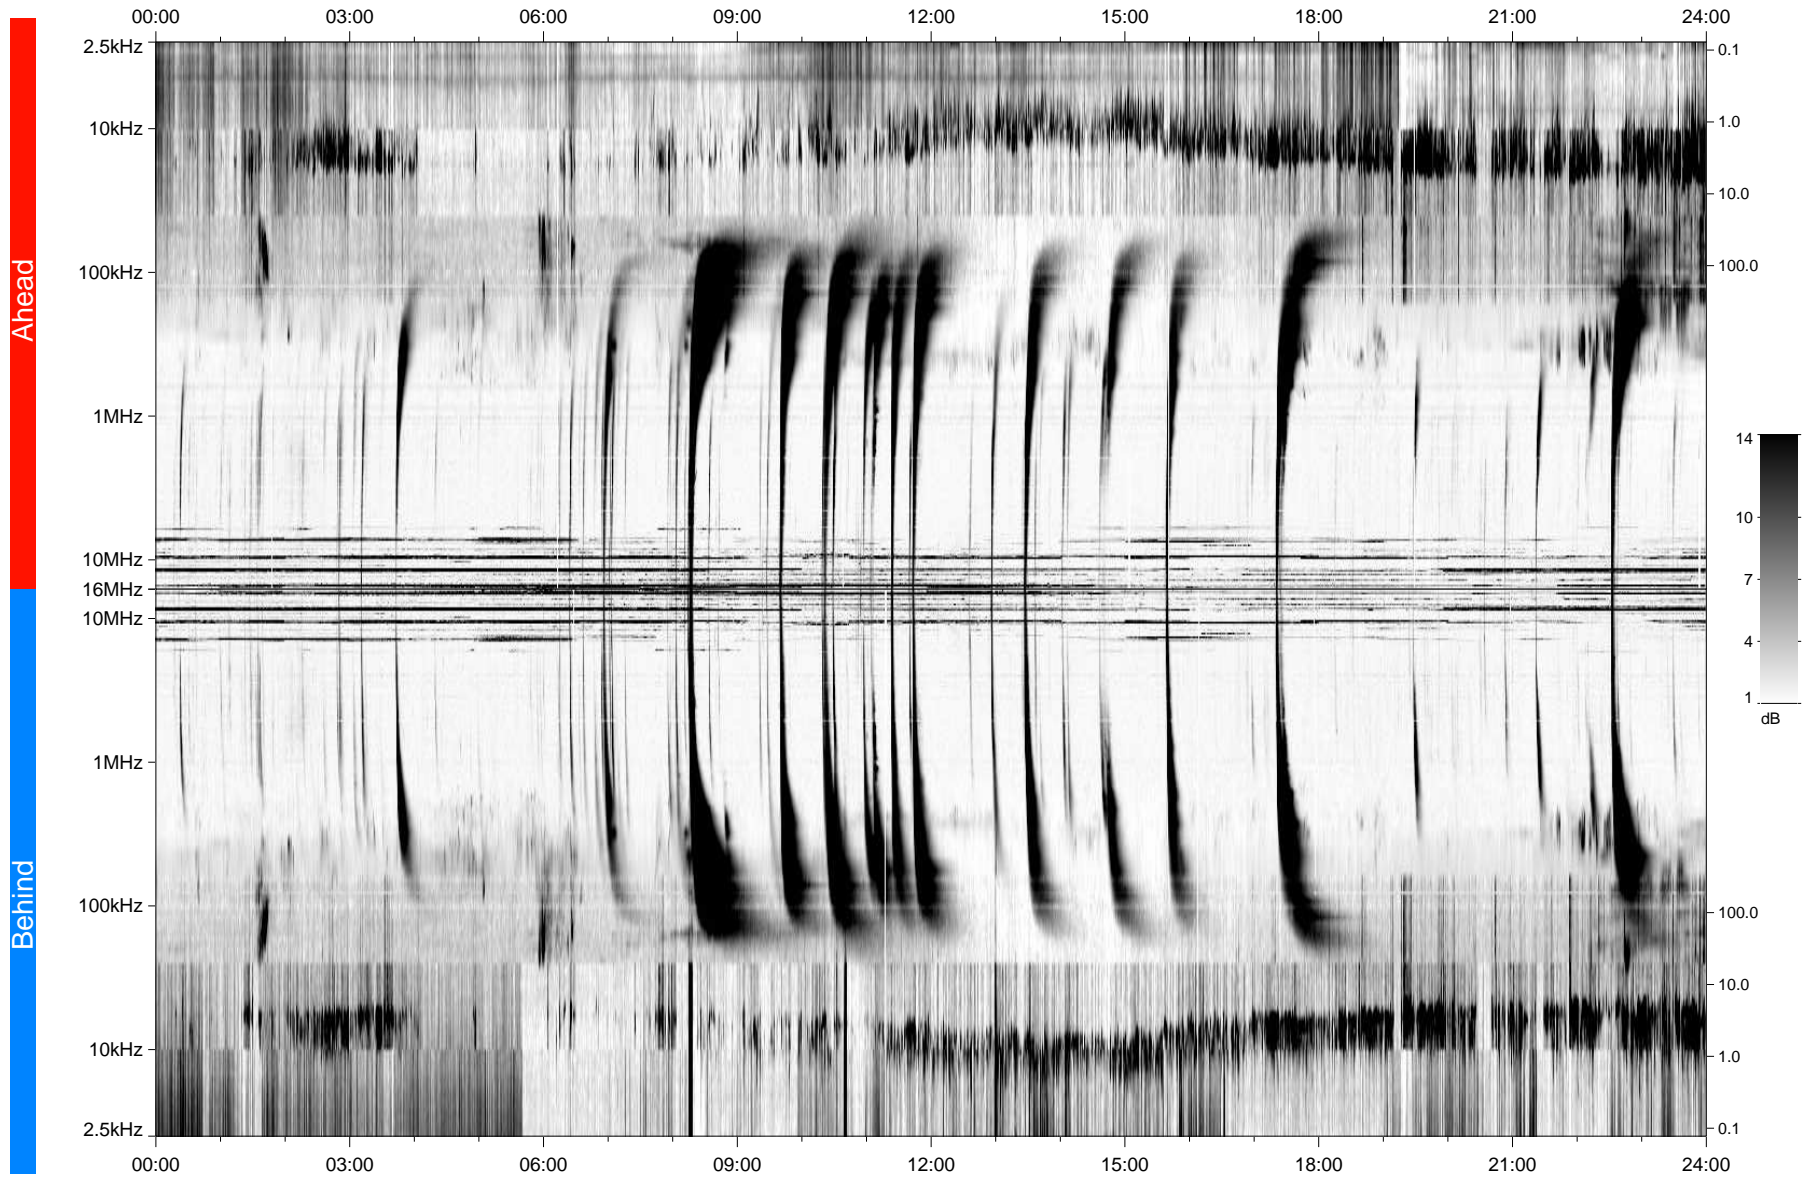

# STEREO/WAVES Daily Summary - 11-Dec-2006 (DOY 345)

Ahead source file: swaves\_ahead\_2006\_345\_1\_00.fin  
Ahead PSE Angle: 0.0°

Behind PSE Angle: 0.0°  
Behind source file: swaves\_behind\_2006\_345\_1\_20.fin

Time (UTC)

file: stereo\_swaves\_daily-summary\_gray\_20061211\_v04  
made by: space.umn.edu on macOS with TDL 8.8.2 on 2022-10-20 18:09:15, with TLib V945 / dynspec V311