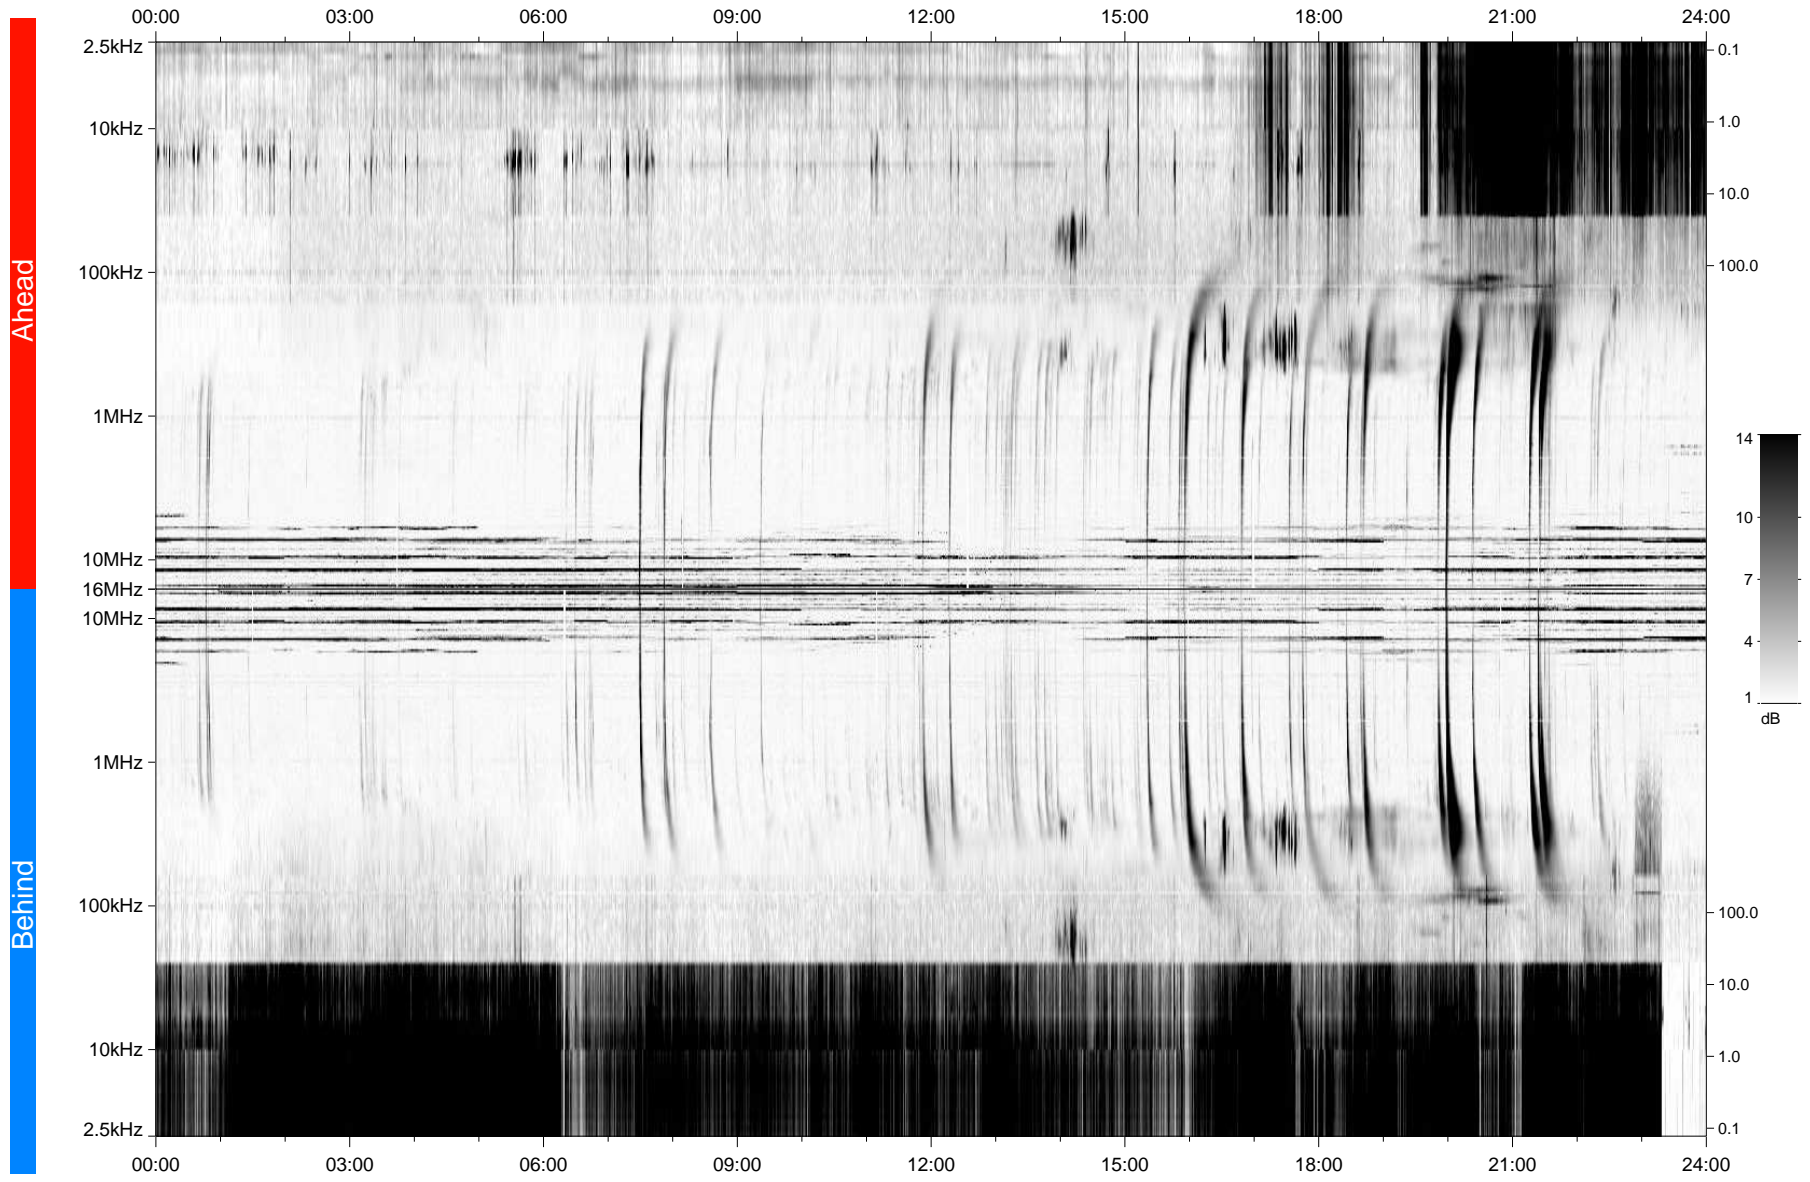

STEREO/WAVES Daily Summary - 10-Dec-2006 (DOY 344)

Ahead source file: swaves_ahead_2006_344_1_00.fin
Ahead PSE Angle: 0.0°

Behind PSE Angle: 0.0°
Behind source file: swaves_behind_2006_344_1_20.fin

Time (UTC)

file: stereo_swaves_daily-summary_gray_20061210_v04
made by: space.umn.edu on macOS with IDL 8.8.2 on 2022-10-20 18:06:05, with TLib V945 / dynspec V311