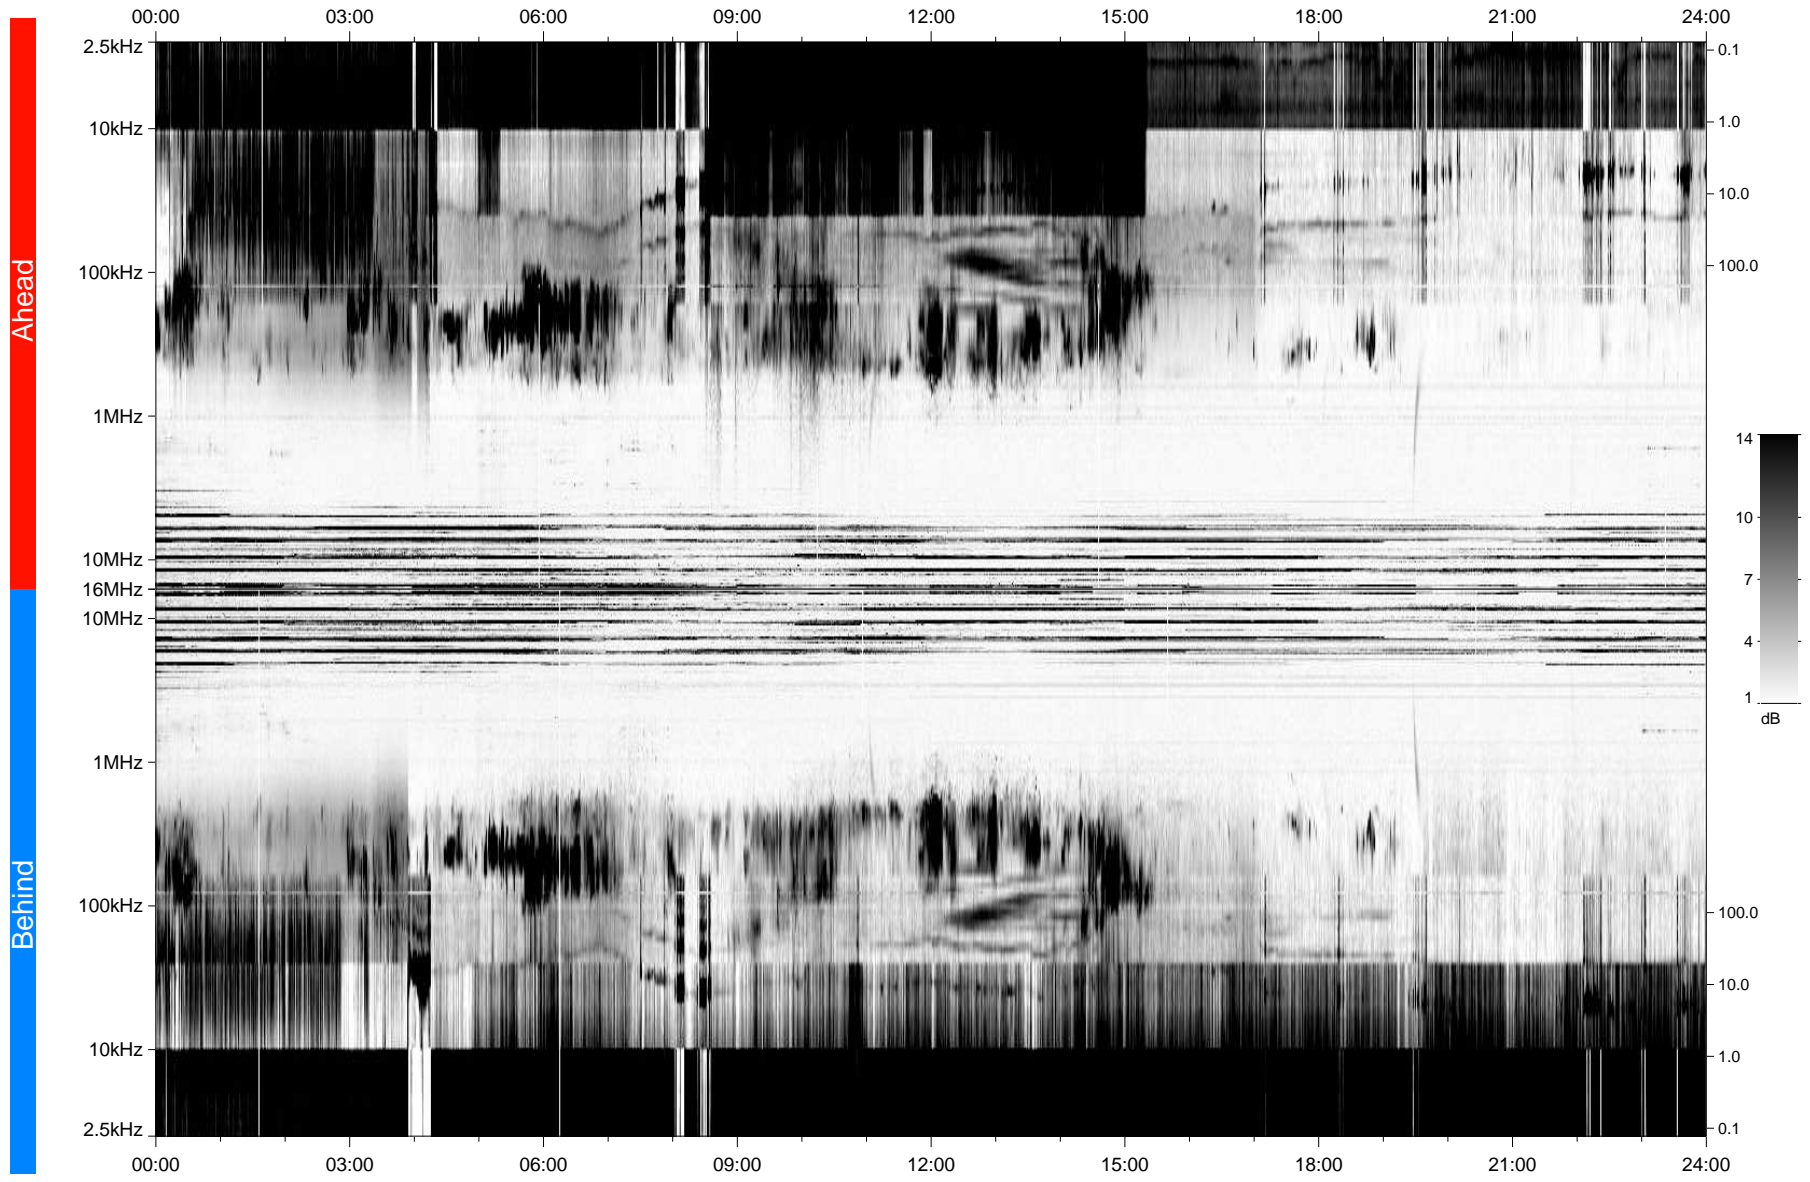

# STEREO/WAVES Daily Summary - 30-Nov-2006 (DOY 334)

Ahead source file: swaves\_ahead\_2006\_334\_1\_00.fin  
Ahead PSE Angle: 0.0°

Behind PSE Angle: 0.0°  
Behind source file: swaves\_behind\_2006\_334\_1\_20.fin

Time (UTC)

file: stereo\_swaves\_daily-summary\_gray\_20061130\_v04  
made by: space.umn.edu on macOS with IDL 8.8.2 on 2022-10-20 17:35:31, with TLib V945 / dynspec V311