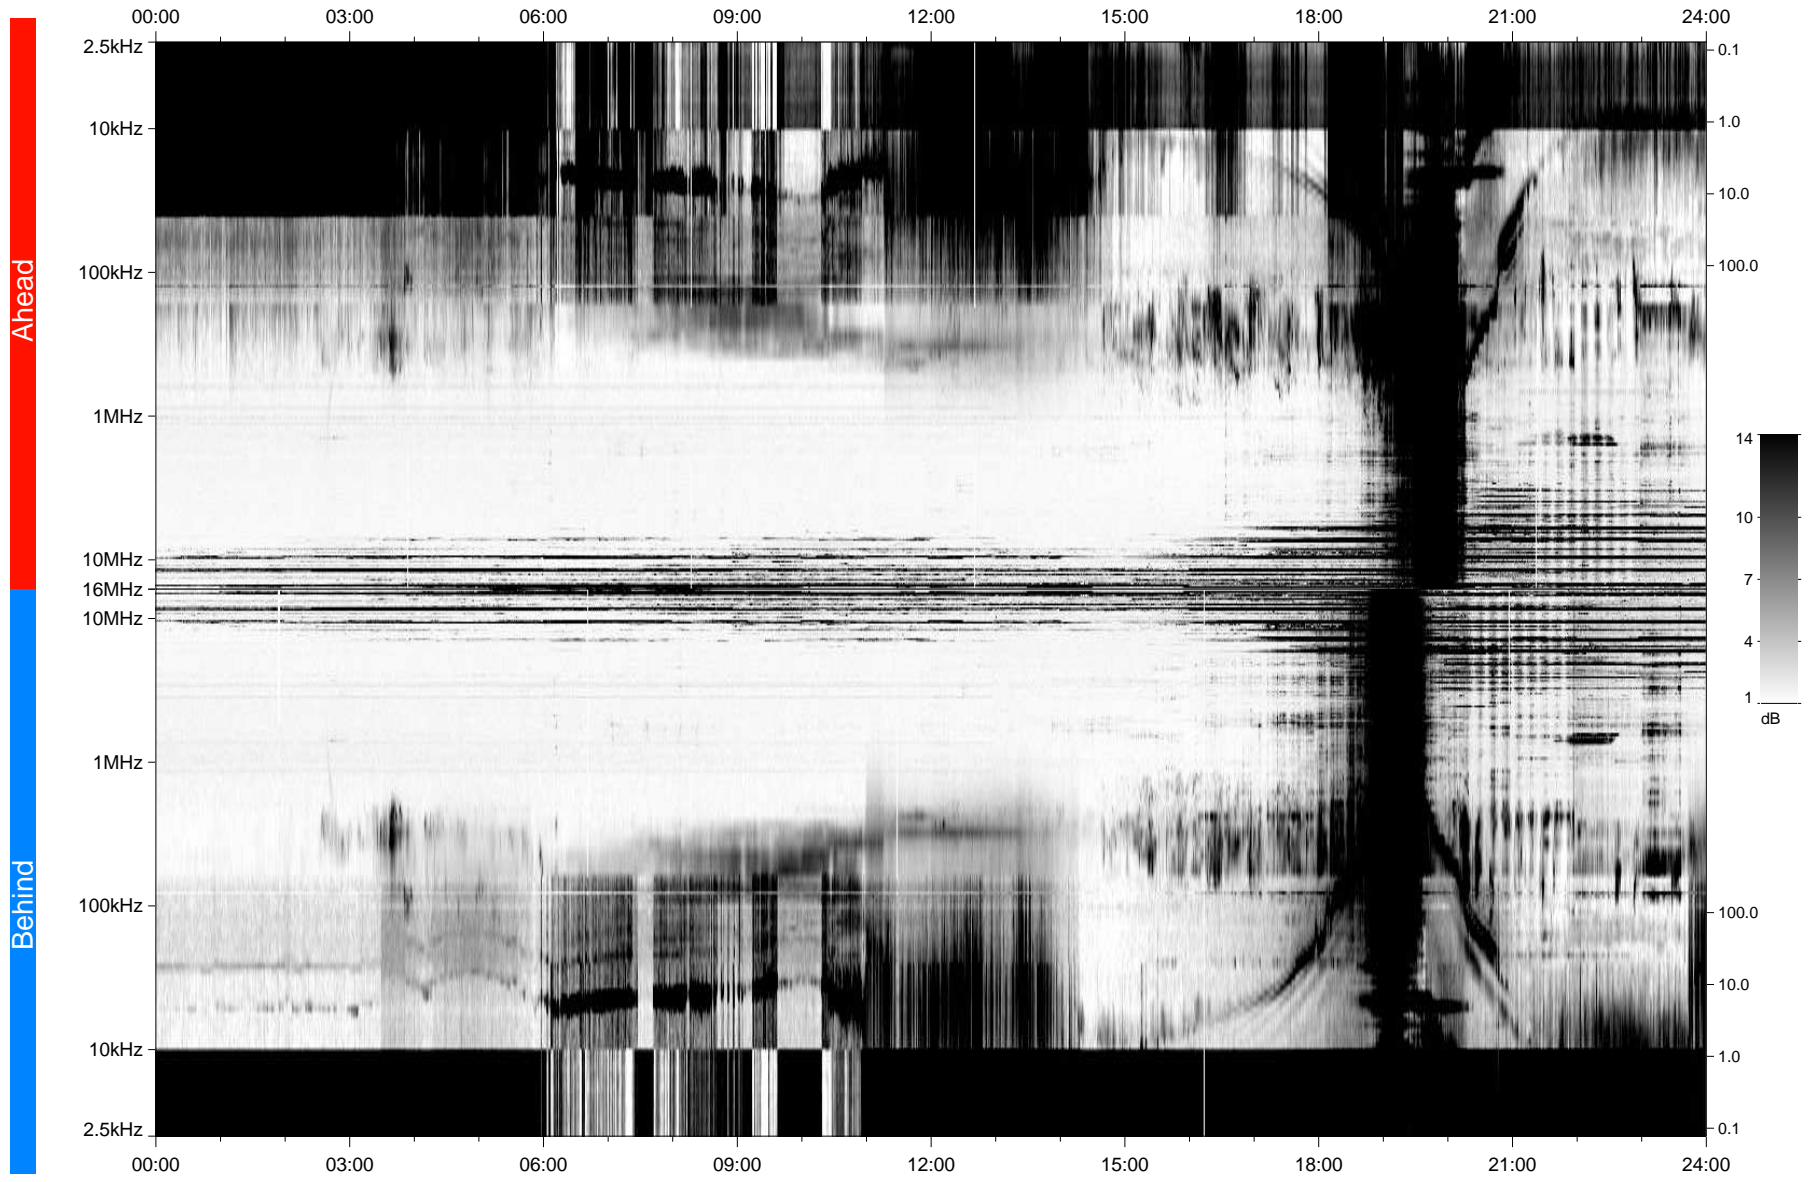

# STEREO/WAVES Daily Summary - 29-Nov-2006 (DOY 333)

Ahead source file: swaves\_ahead\_2006\_333\_1\_00.fin  
Ahead PSE Angle: 0.0°

Behind PSE Angle: 0.0°  
Behind source file: swaves\_behind\_2006\_333\_1\_20.fin

Time (UTC)

file: stereo\_swaves\_daily-summary\_gray\_20061129\_v04  
made by: space.umn.edu on macOS with IDL 8.8.2 on 2022-10-20 17:32:22, with TLib V945 / dynspec V311