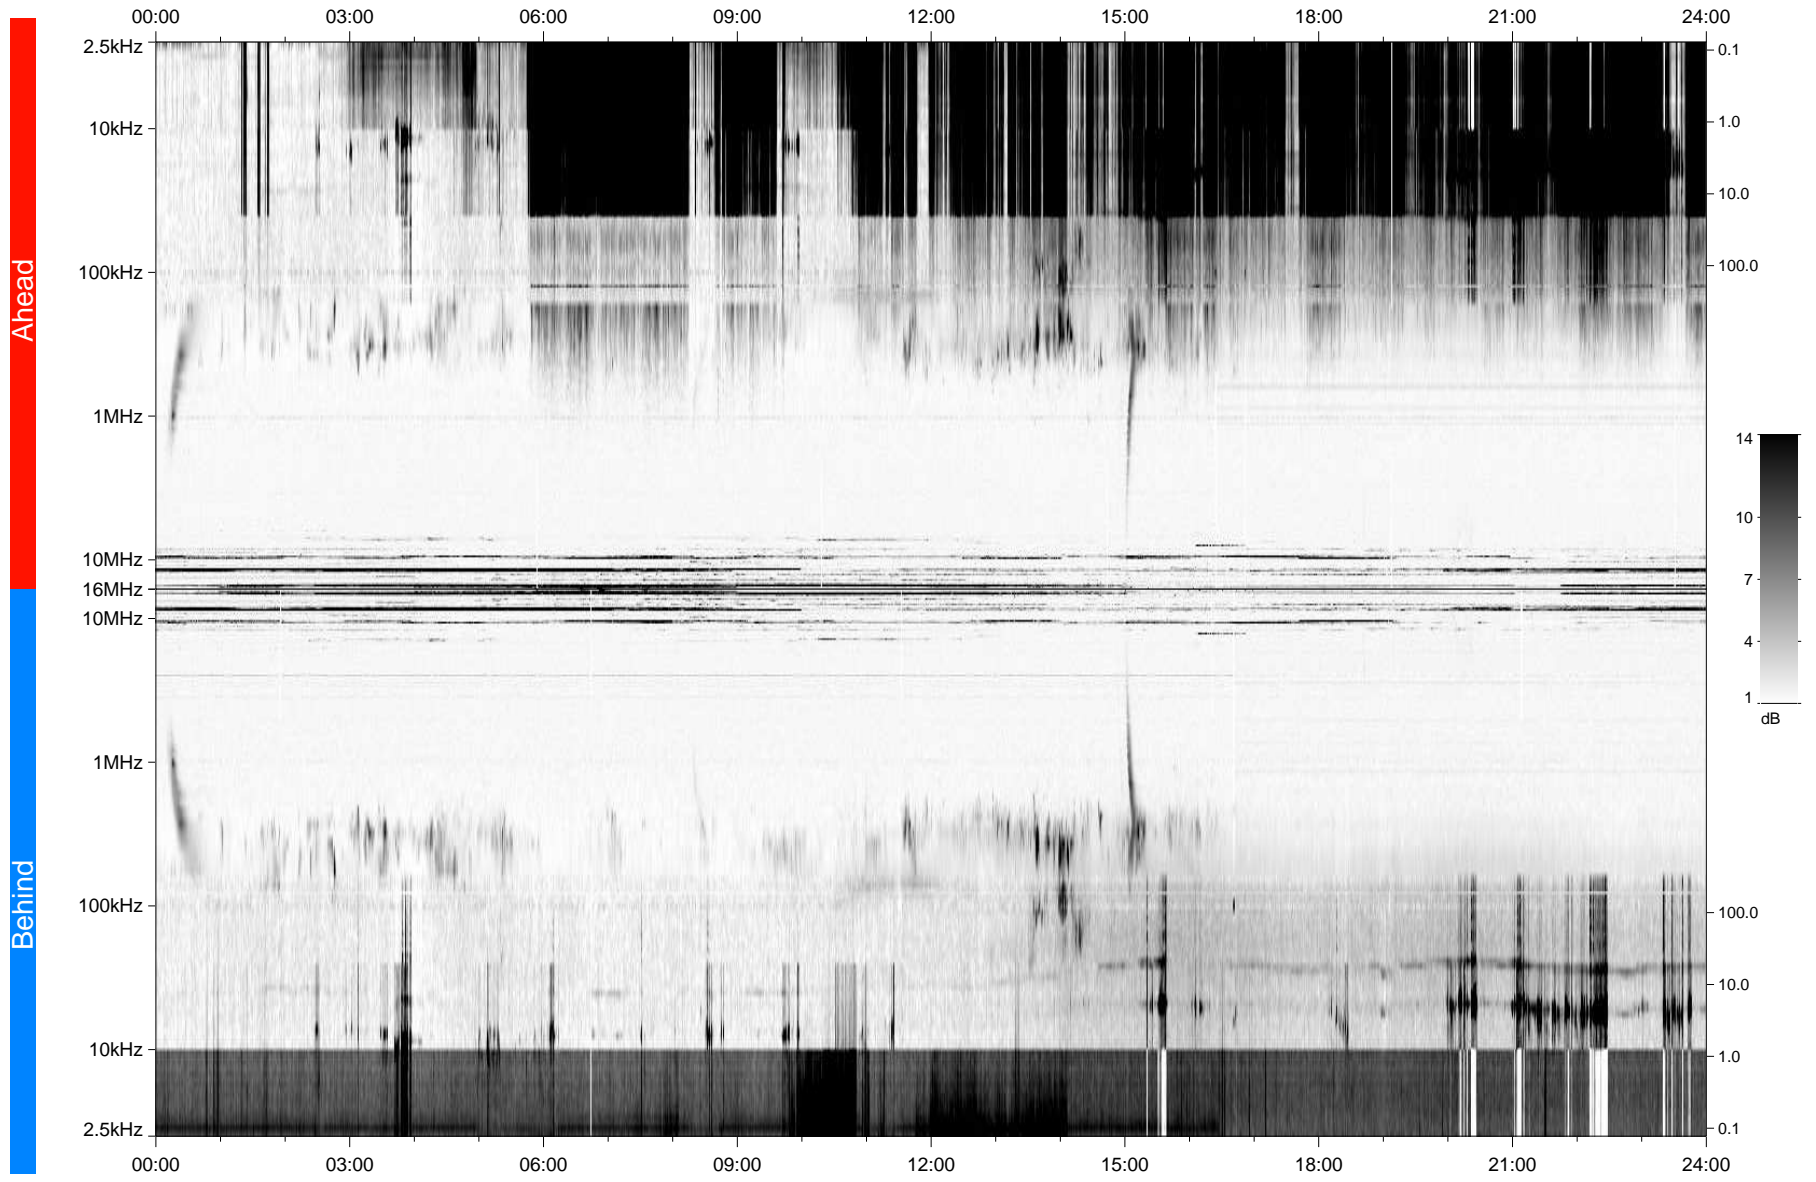

STEREO/WAVES Daily Summary - 28-Nov-2006 (DOY 332)

Ahead source file: swaves_ahead_2006_332_1_00.fin
Ahead PSE Angle: 0.0°

Behind PSE Angle: 0.0°
Behind source file: swaves_behind_2006_332_1_20.fin

Time (UTC)

file: stereo_swaves_daily-summary_gray_20061128_v04
made by: space.umn.edu on macOS with TDL 8.8.2 on 2022-10-20 17:29:12, with TMLib V945 / dynspec V311