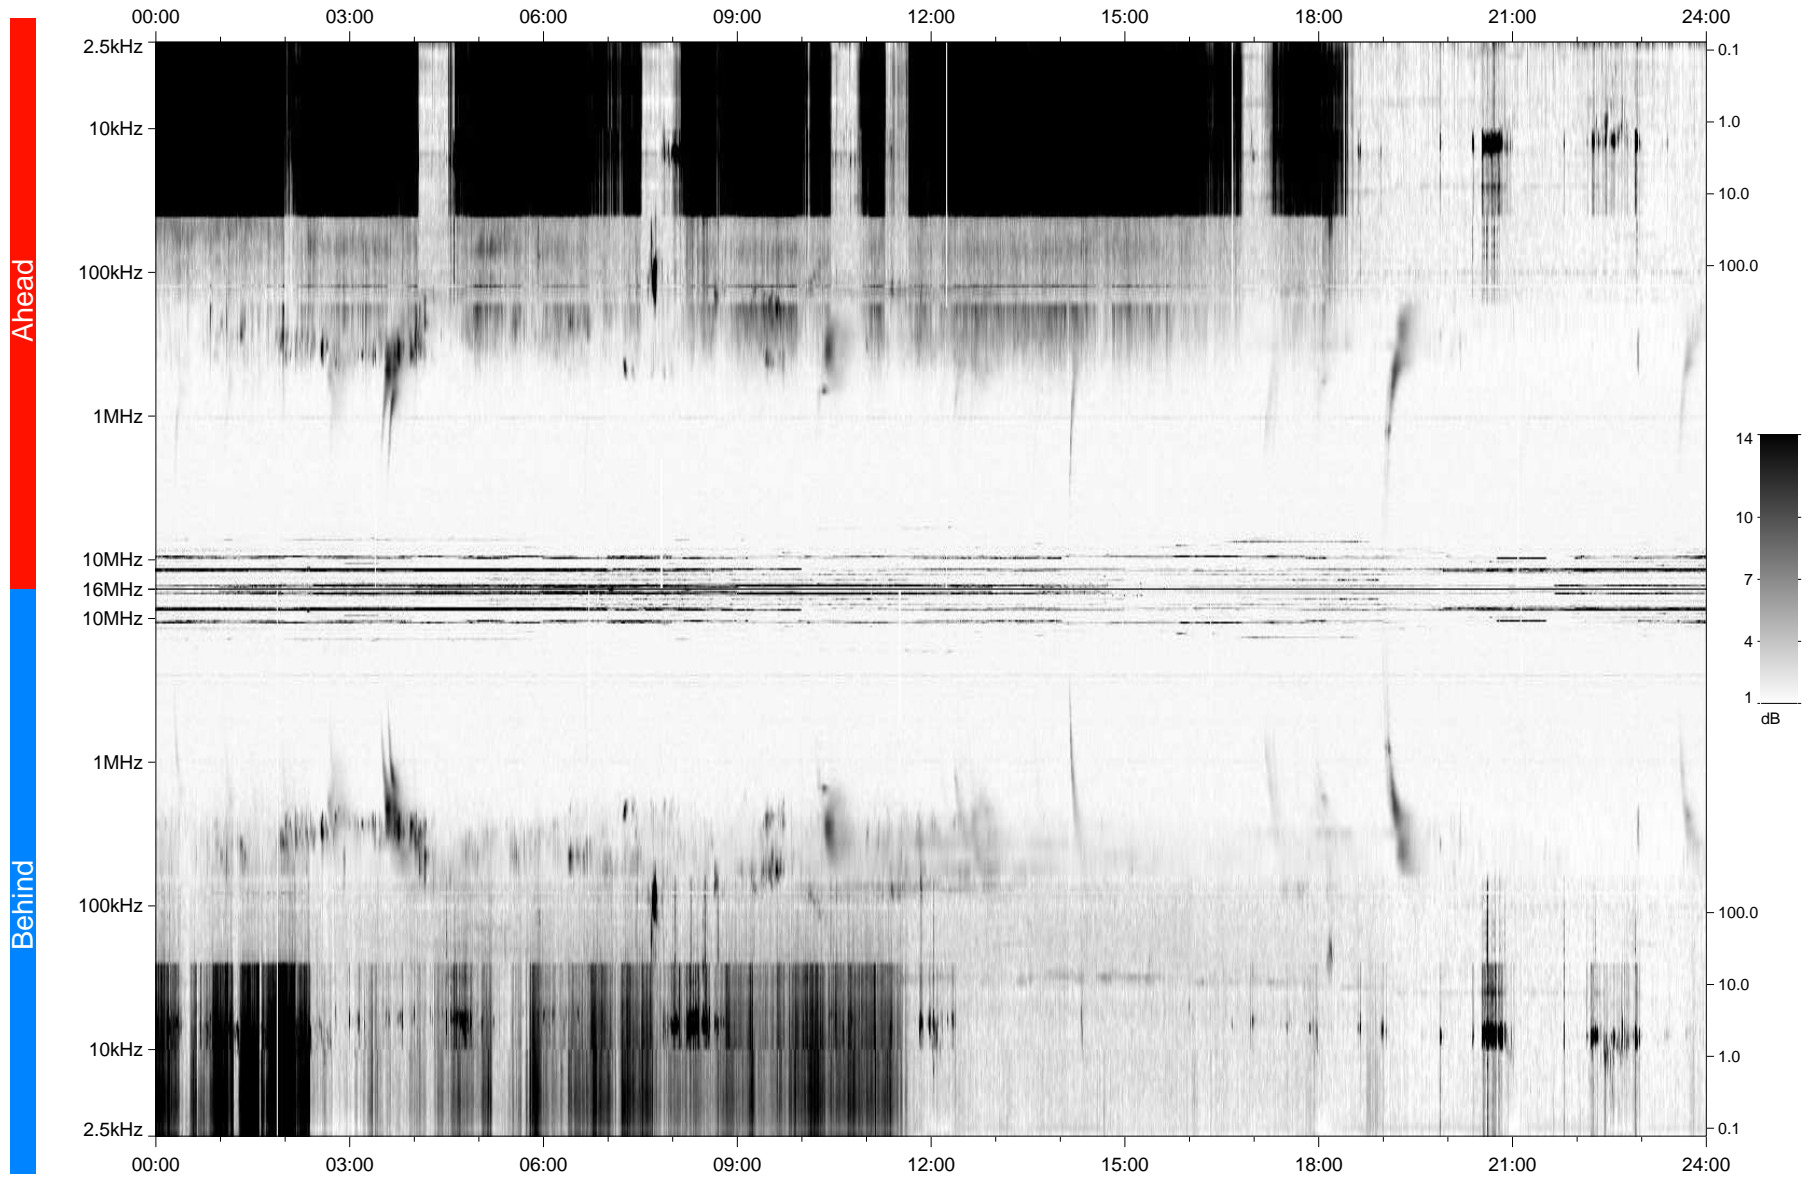

# STEREO/WAVES Daily Summary - 27-Nov-2006 (DOY 331)

Ahead source file: swaves\_ahead\_2006\_331\_1\_00.fin  
Ahead PSE Angle: 0.0°

Behind PSE Angle: 0.0°  
Behind source file: swaves\_behind\_2006\_331\_1\_20.fin

Time (UTC)

file: stereo\_swaves\_daily-summary\_gray\_20061127\_v04  
made by: space.umn.edu on macOS with TDL 8.8.2 on 2022-10-20 17:25:59, with Tlib V945 / dynspec V311