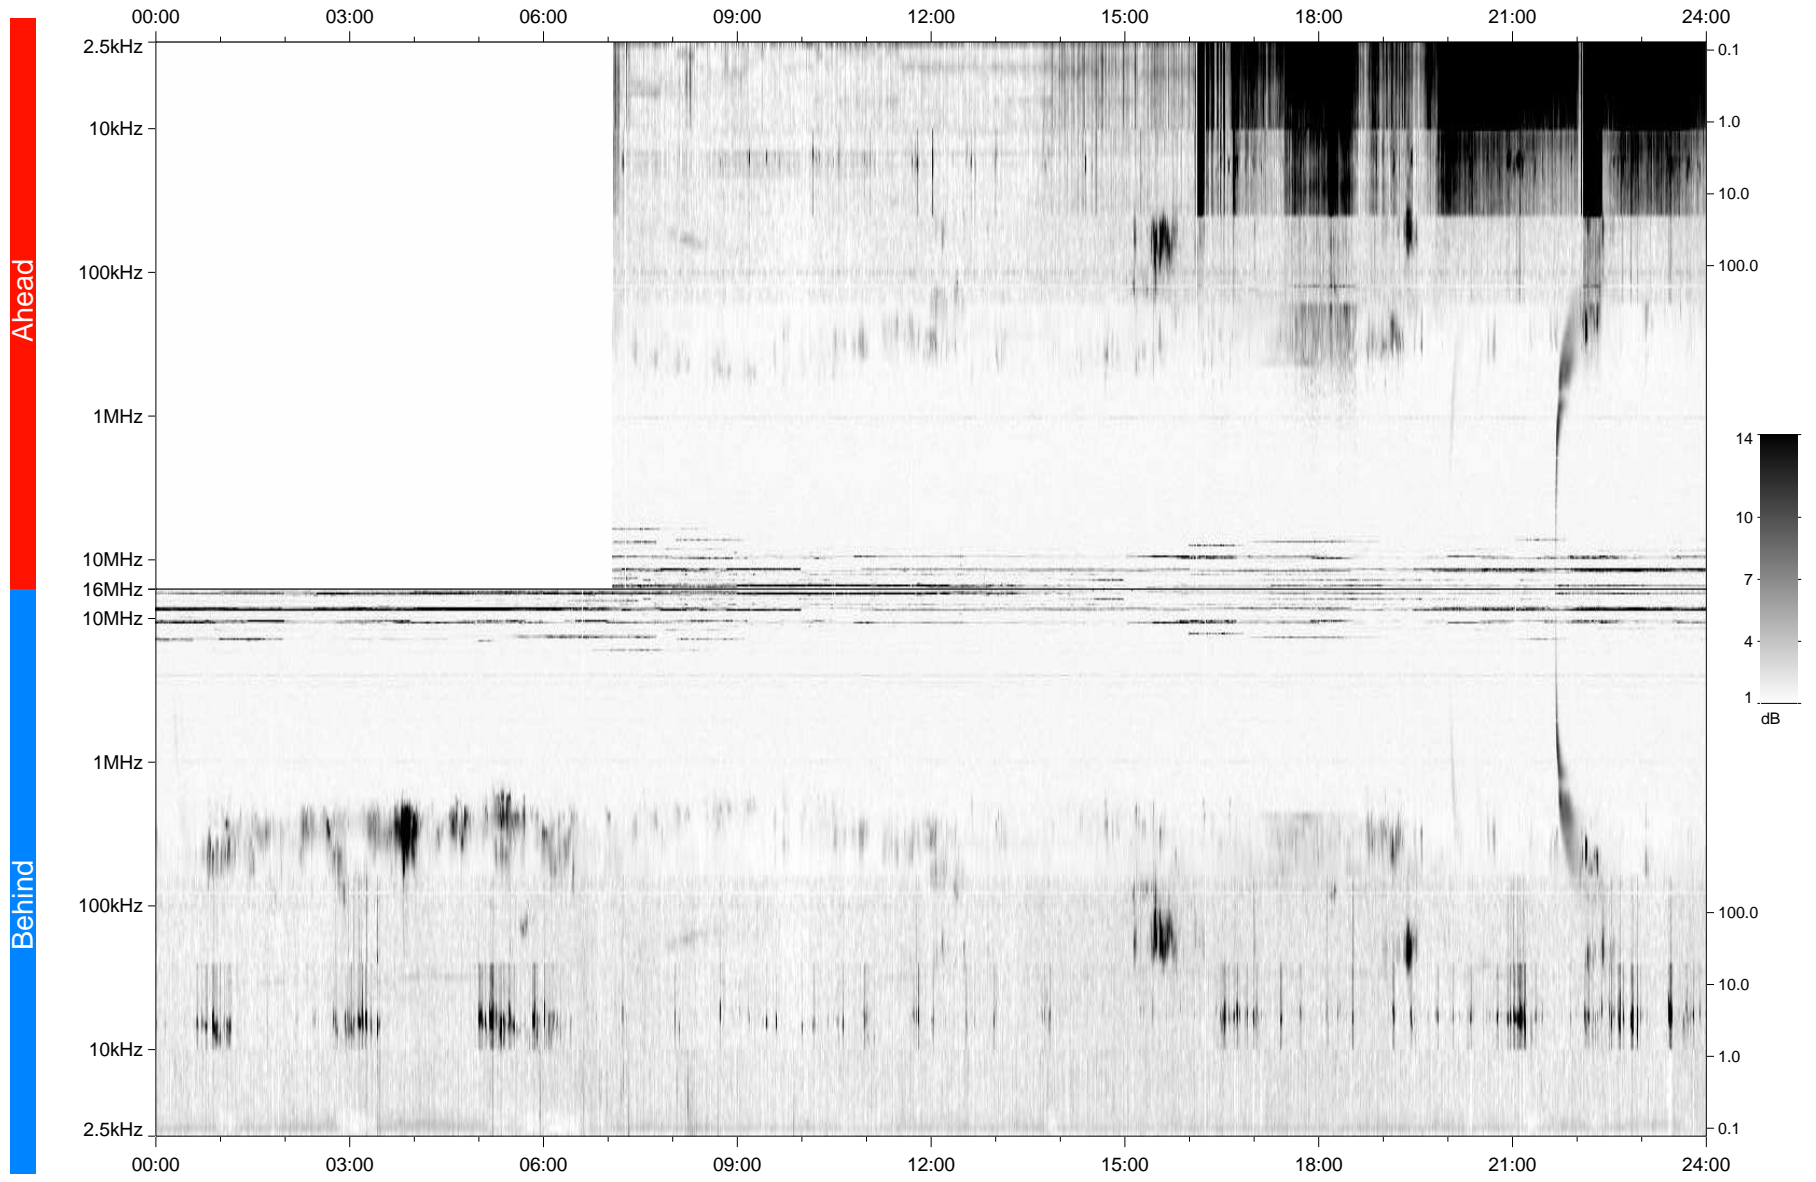

# STEREO/WAVES Daily Summary - 25-Nov-2006 (DOY 329)

Ahead source file: swaves\_ahead\_2006\_329\_1\_00.fin  
Ahead PSE Angle: 0.0°

Behind PSE Angle: 0.0°  
Behind source file: swaves\_behind\_2006\_329\_1\_20.fin

Time (UTC)

file: stereo\_swaves\_daily-summary\_gray\_20061125\_v04  
made by: space.umn.edu on macOS with TDL 8.8.2 on 2022-10-20 17:19:37, with TLib V945 / dynspec V311