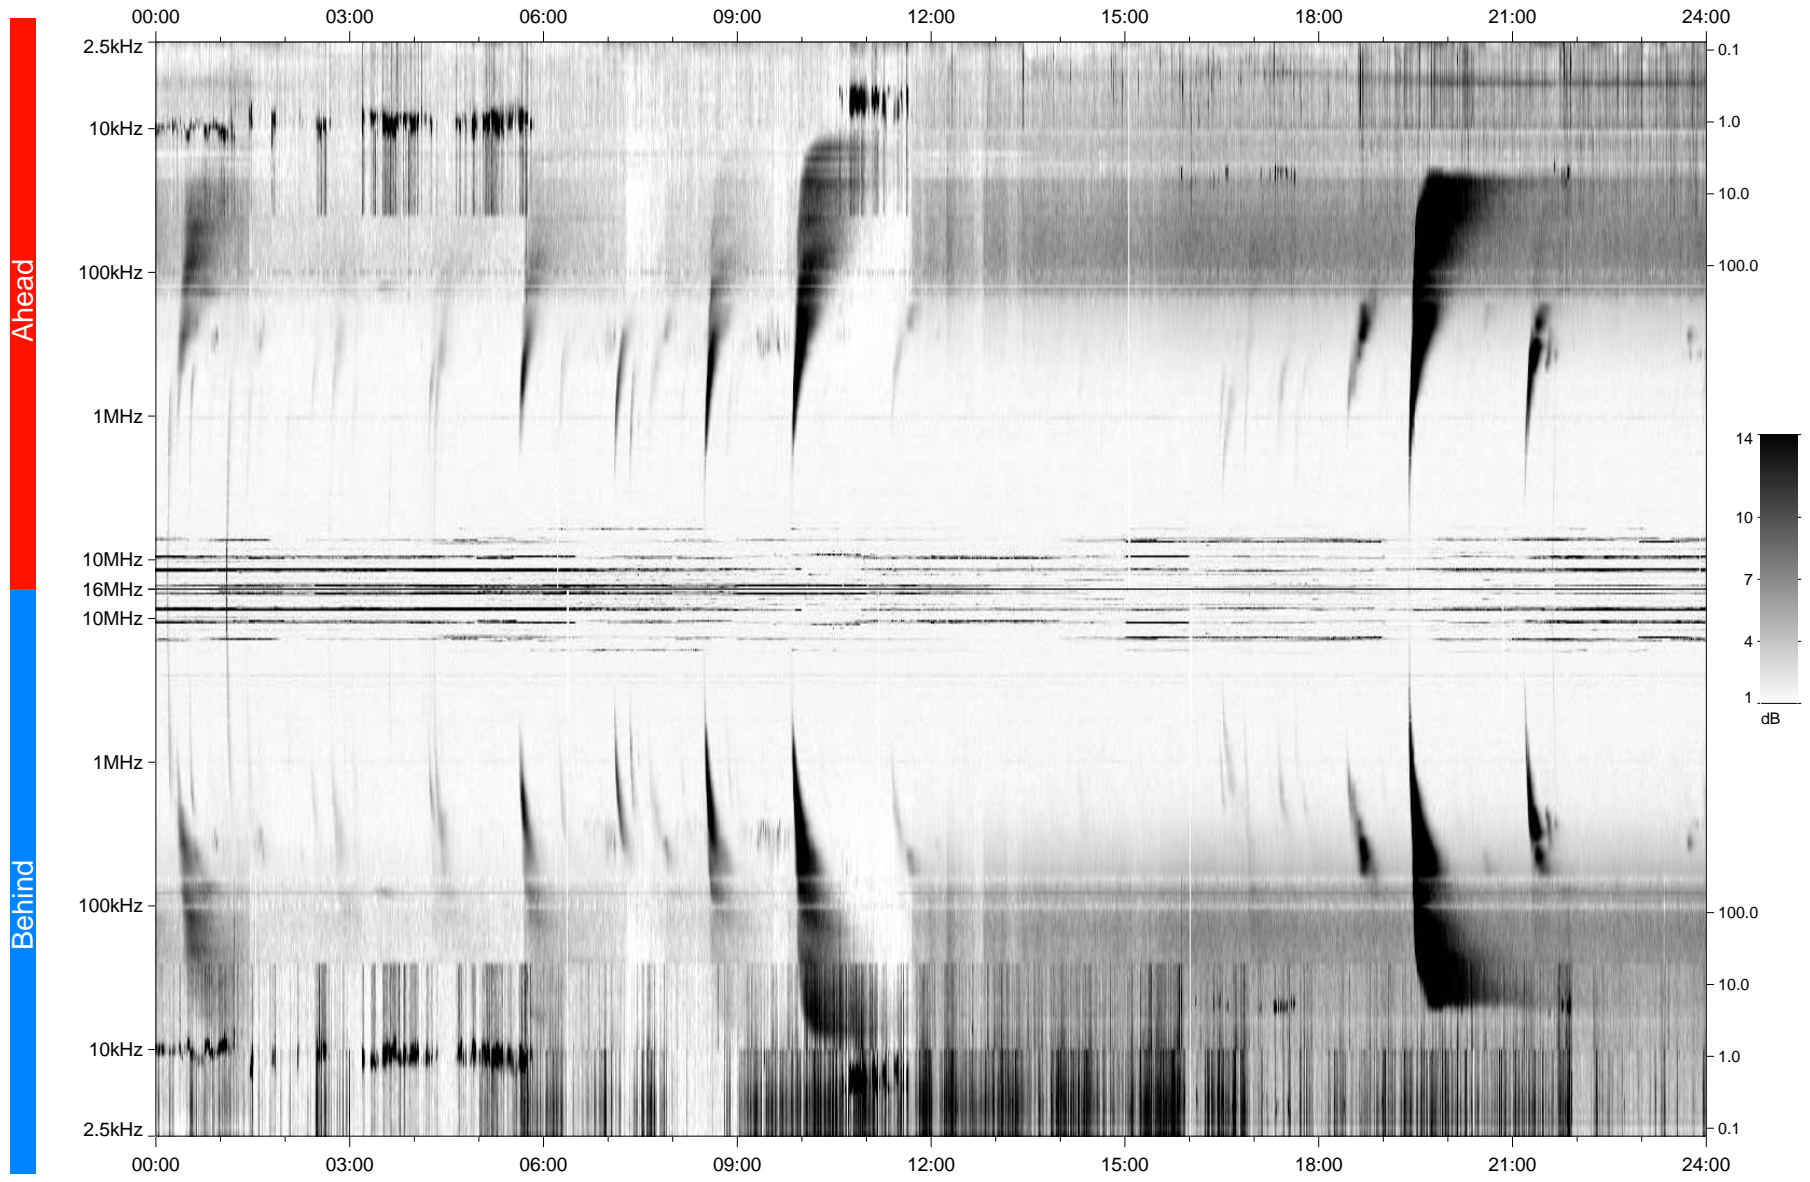

# STEREO/WAVES Daily Summary - 21-Nov-2006 (DOY 325)

Ahead source file: swaves\_ahead\_2006\_325\_1\_00.fin  
Ahead PSE Angle: 0.1°

Behind PSE Angle: 0.1°  
Behind source file: swaves\_behind\_2006\_325\_1\_20.fin

Time (UTC)

file: stereo\_swaves\_daily-summary\_gray\_20061121\_v04  
made by: space.umn.edu on macOS with TDL 8.8.2 on 2022-10-20 17:09:42, with Tlib V945 / dynspec V311