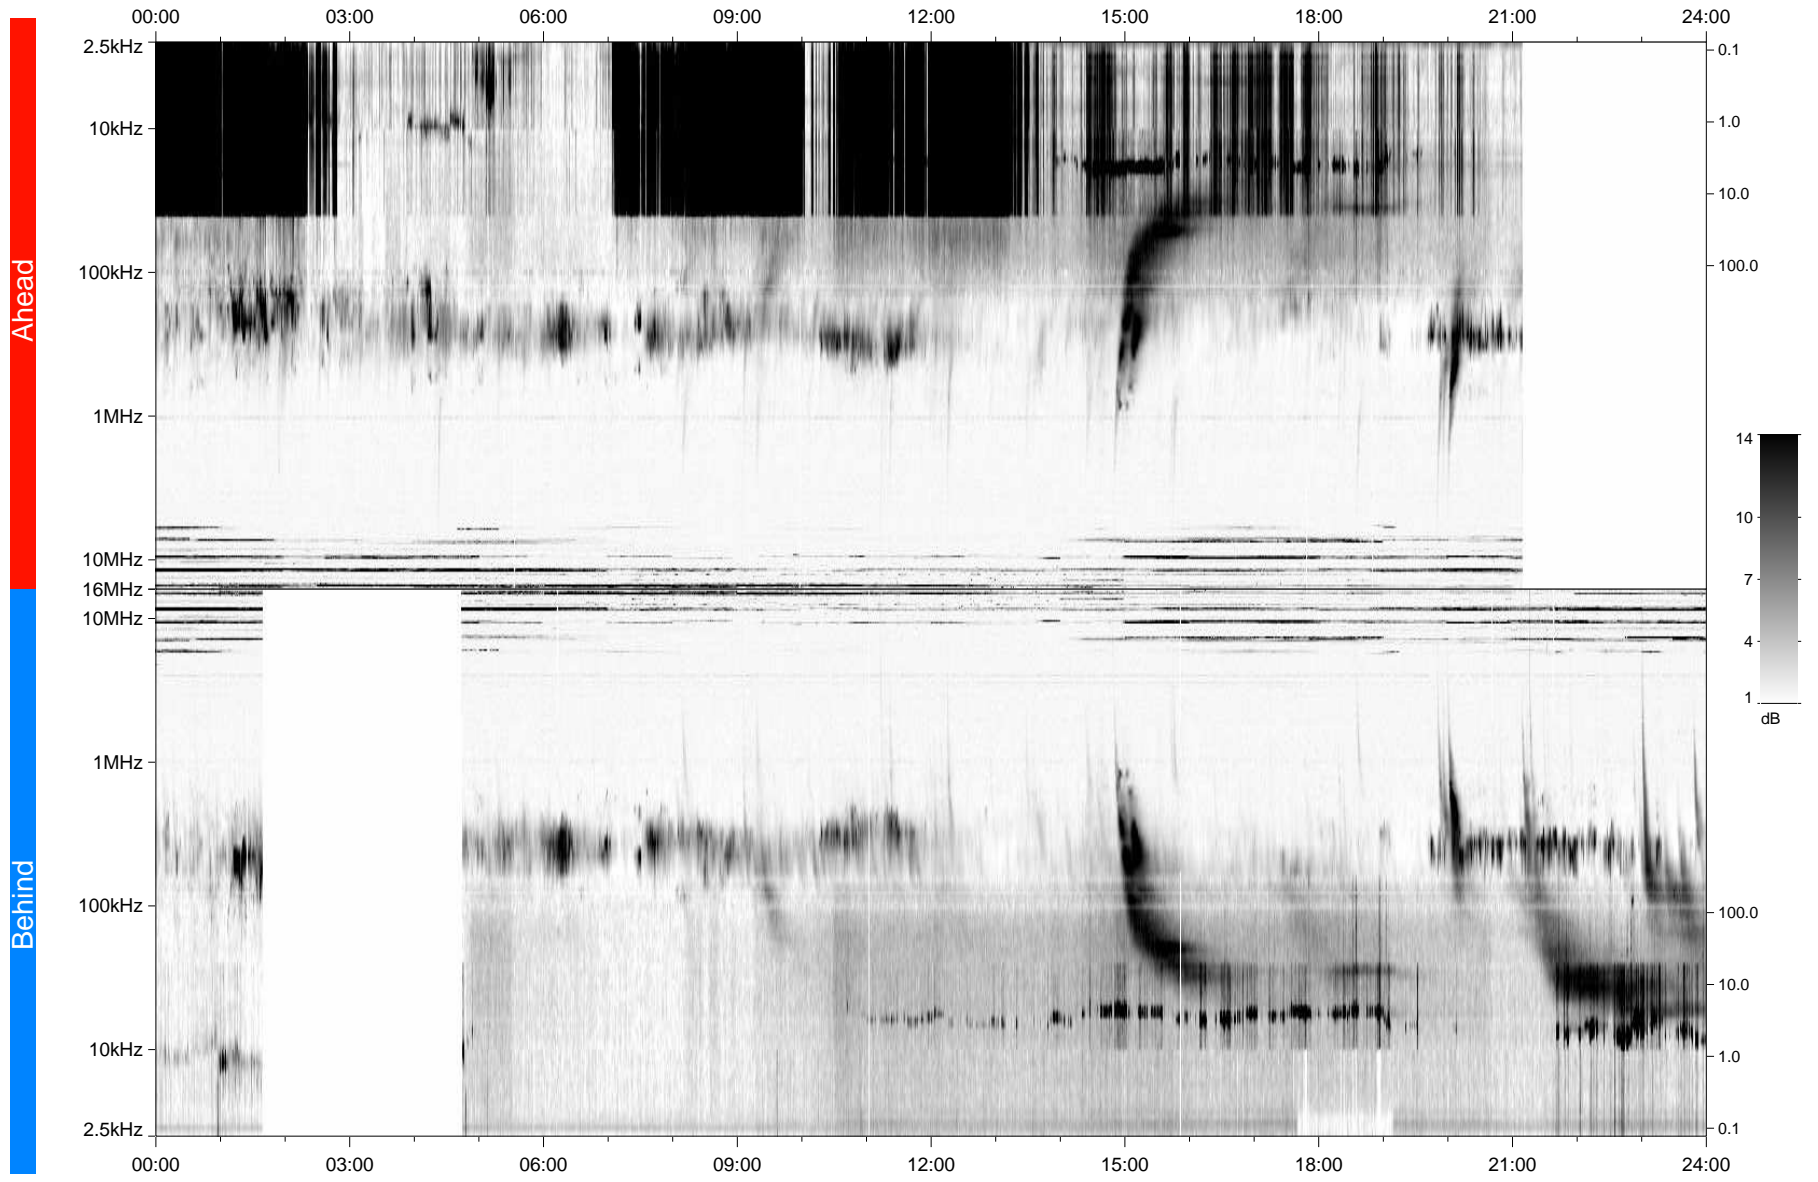

# STEREO/WAVES Daily Summary - 19-Nov-2006 (DOY 323)

Ahead source file: swaves\_ahead\_2006\_323\_1\_00.fin  
Ahead PSE Angle: 0.0°

Behind PSE Angle: 0.0°  
Behind source file: swaves\_behind\_2006\_323\_1\_20.fin

Time (UTC)

file: stereo\_swaves\_daily-summary\_gray\_20061119\_v04  
made by: space.umn.edu on macOS with TDL 8.8.2 on 2022-10-20 17:03:39, with TLib V945 / dynspec V311