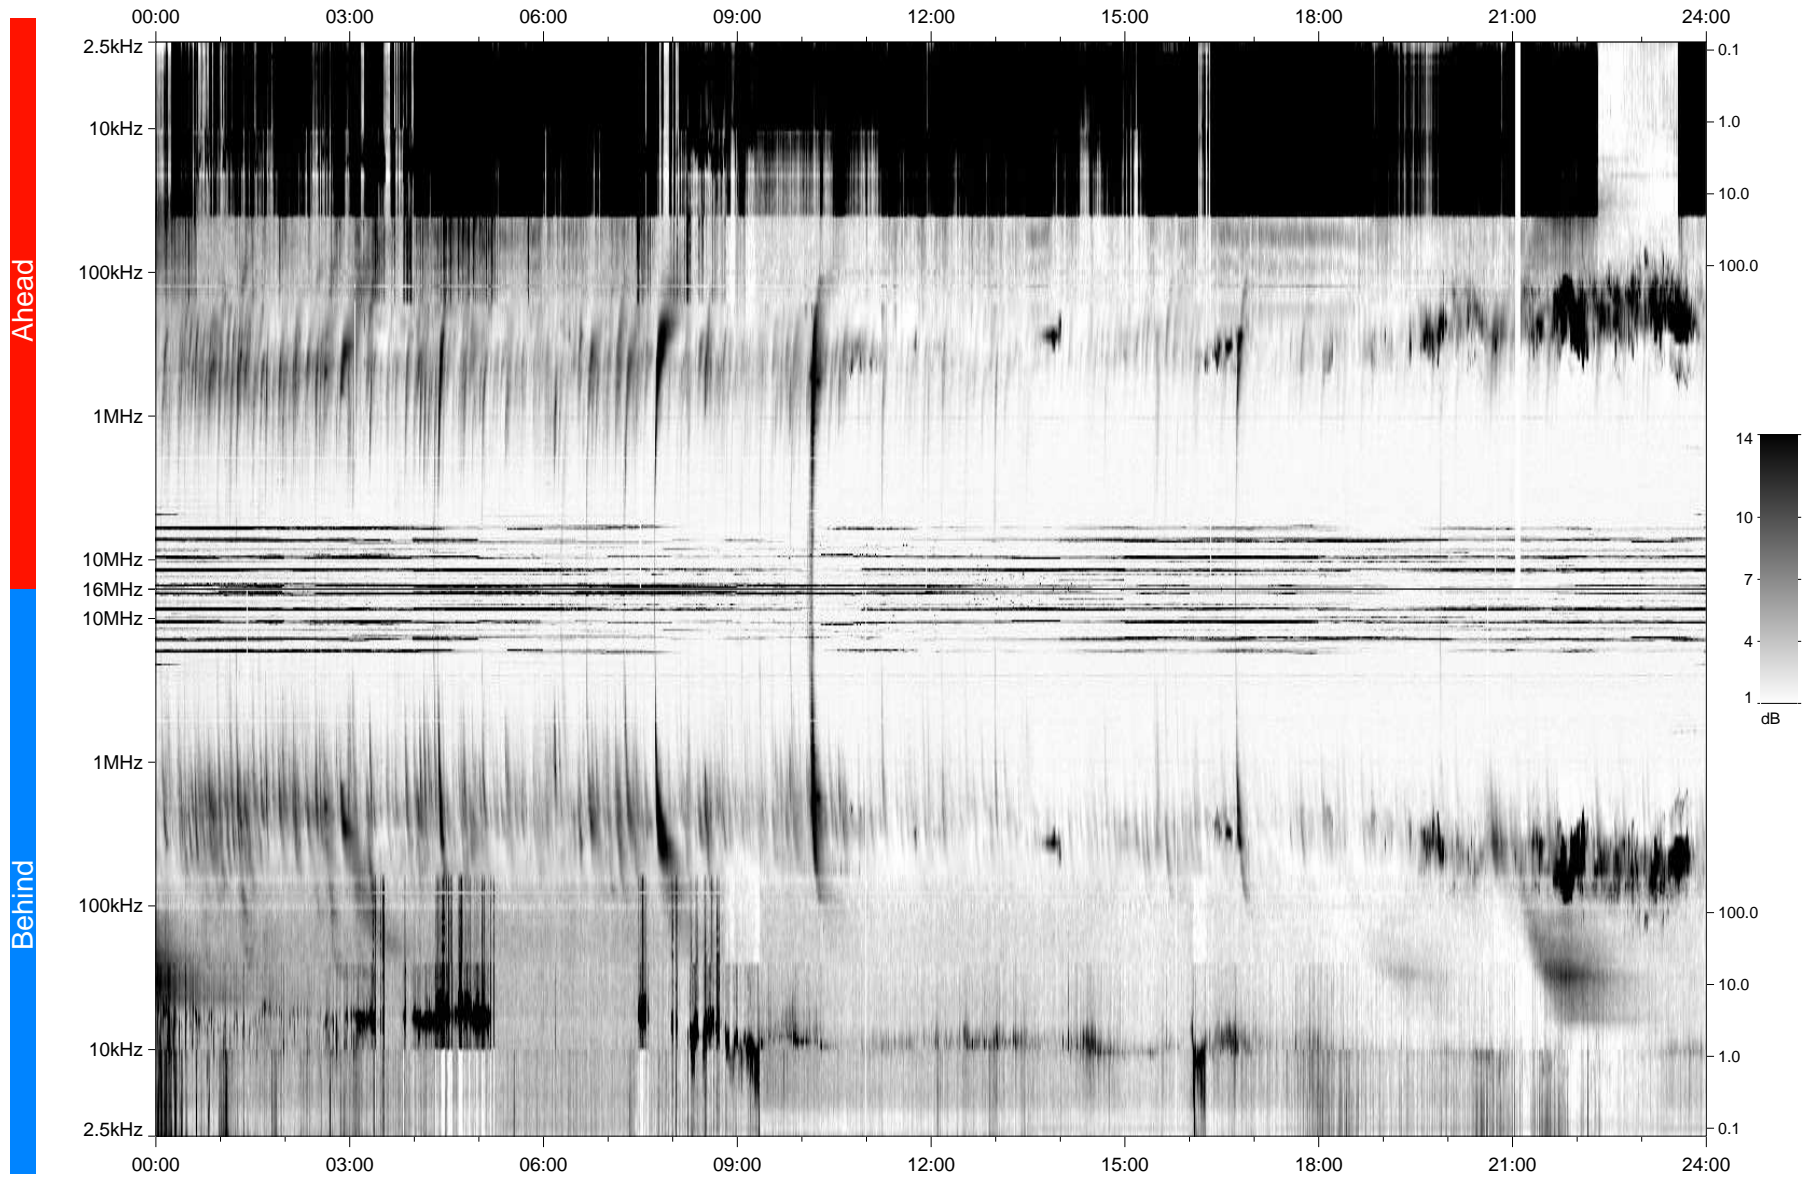

STEREO/WAVES Daily Summary - 18-Nov-2006 (DOY 322)

Ahead source file: swaves_ahead_2006_322_1_00.fin
Ahead PSE Angle: 0.0°

Behind PSE Angle: 0.0°
Behind source file: swaves_behind_2006_322_1_20.fin

Time (UTC)

file: stereo_swaves_daily-summary_gray_20061118_v04
made by: space.umn.edu on macOS with TDL 8.8.2 on 2022-10-20 17:00:40, with TLib V945 / dynspec V311