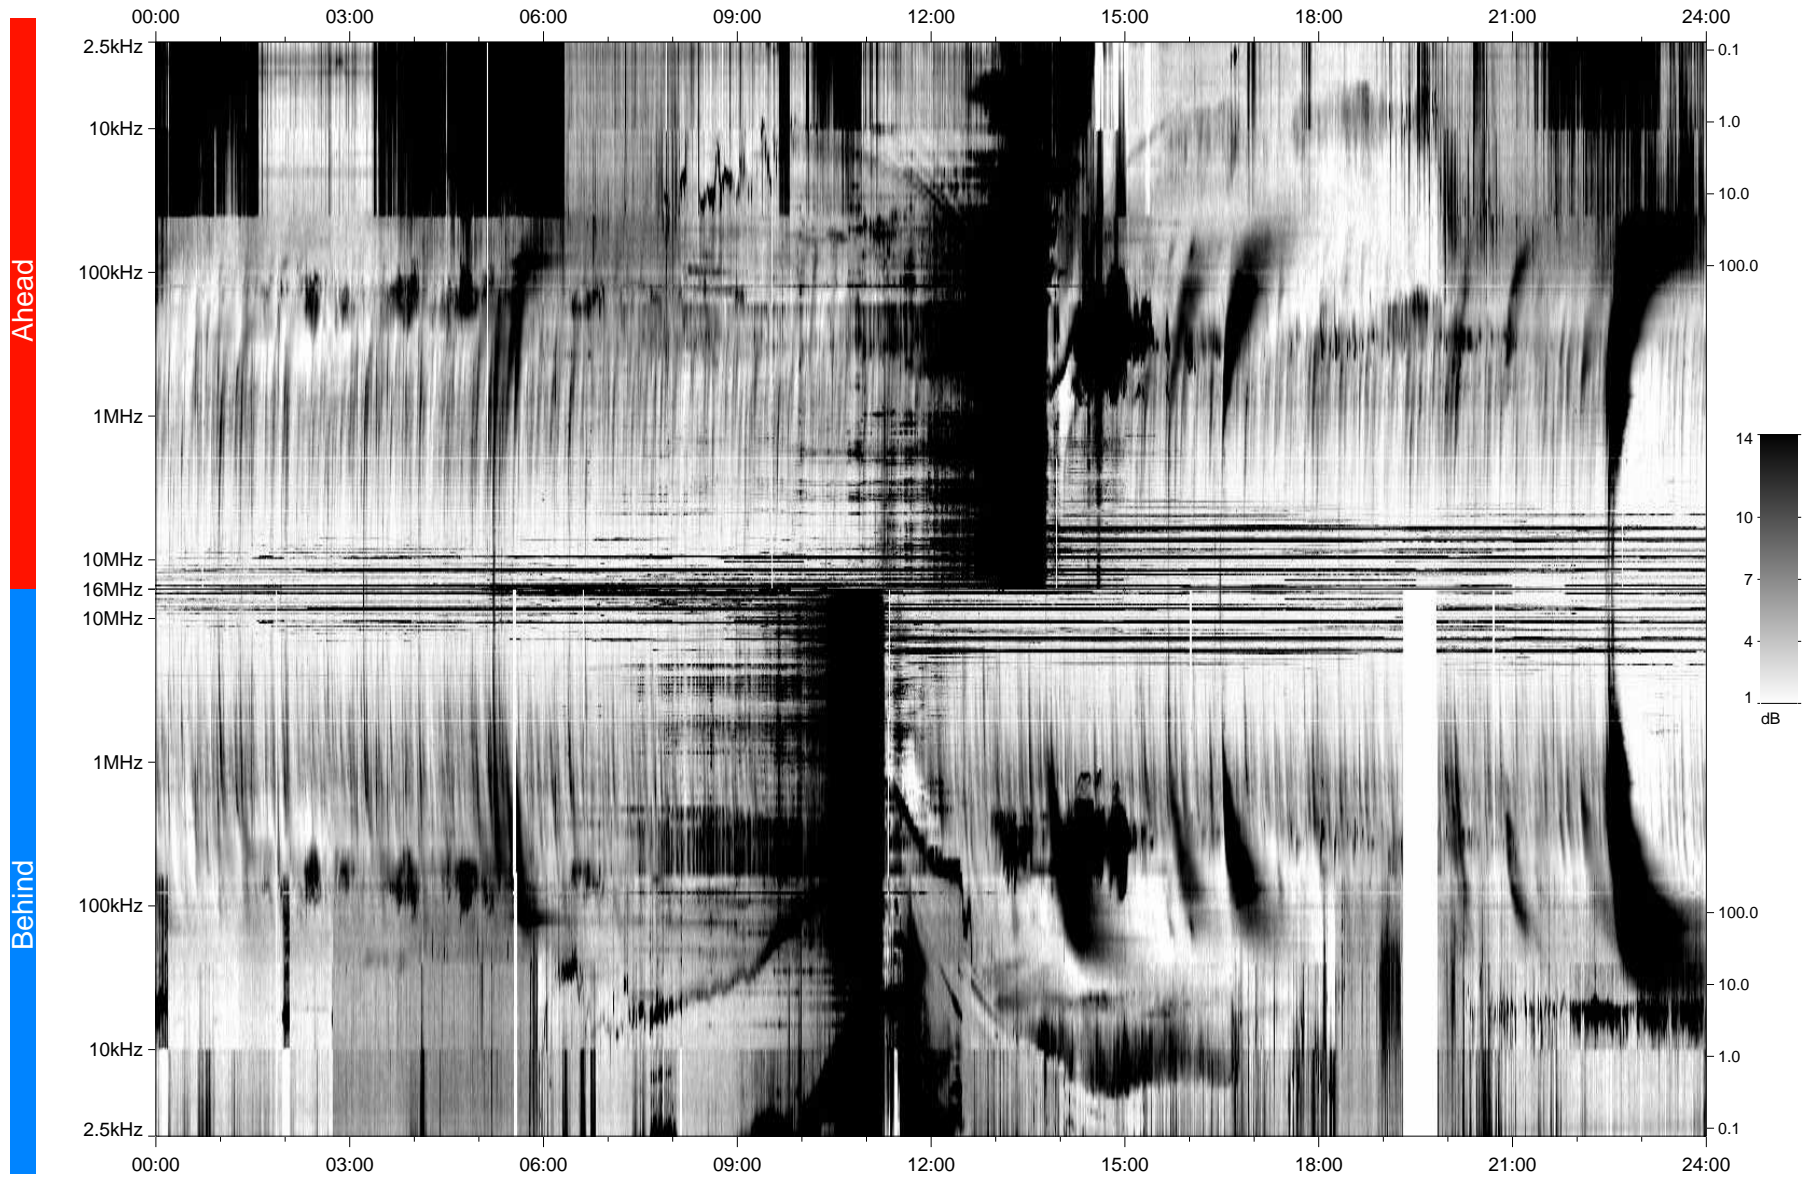

STEREO/WAVES Daily Summary - 17-Nov-2006 (DOY 321)

Ahead source file: swaves_ahead_2006_321_1_00.fin
Ahead PSE Angle: 0.0°

Behind PSE Angle: 0.0°
Behind source file: swaves_behind_2006_321_1_20.fin

Time (UTC)

file: stereo_swaves_daily-summary_gray_20061117_v04
made by: space.umn.edu on macOS with TDL 8.8.2 on 2022-10-20 16:57:28, with TLib V945 / dynspec V311