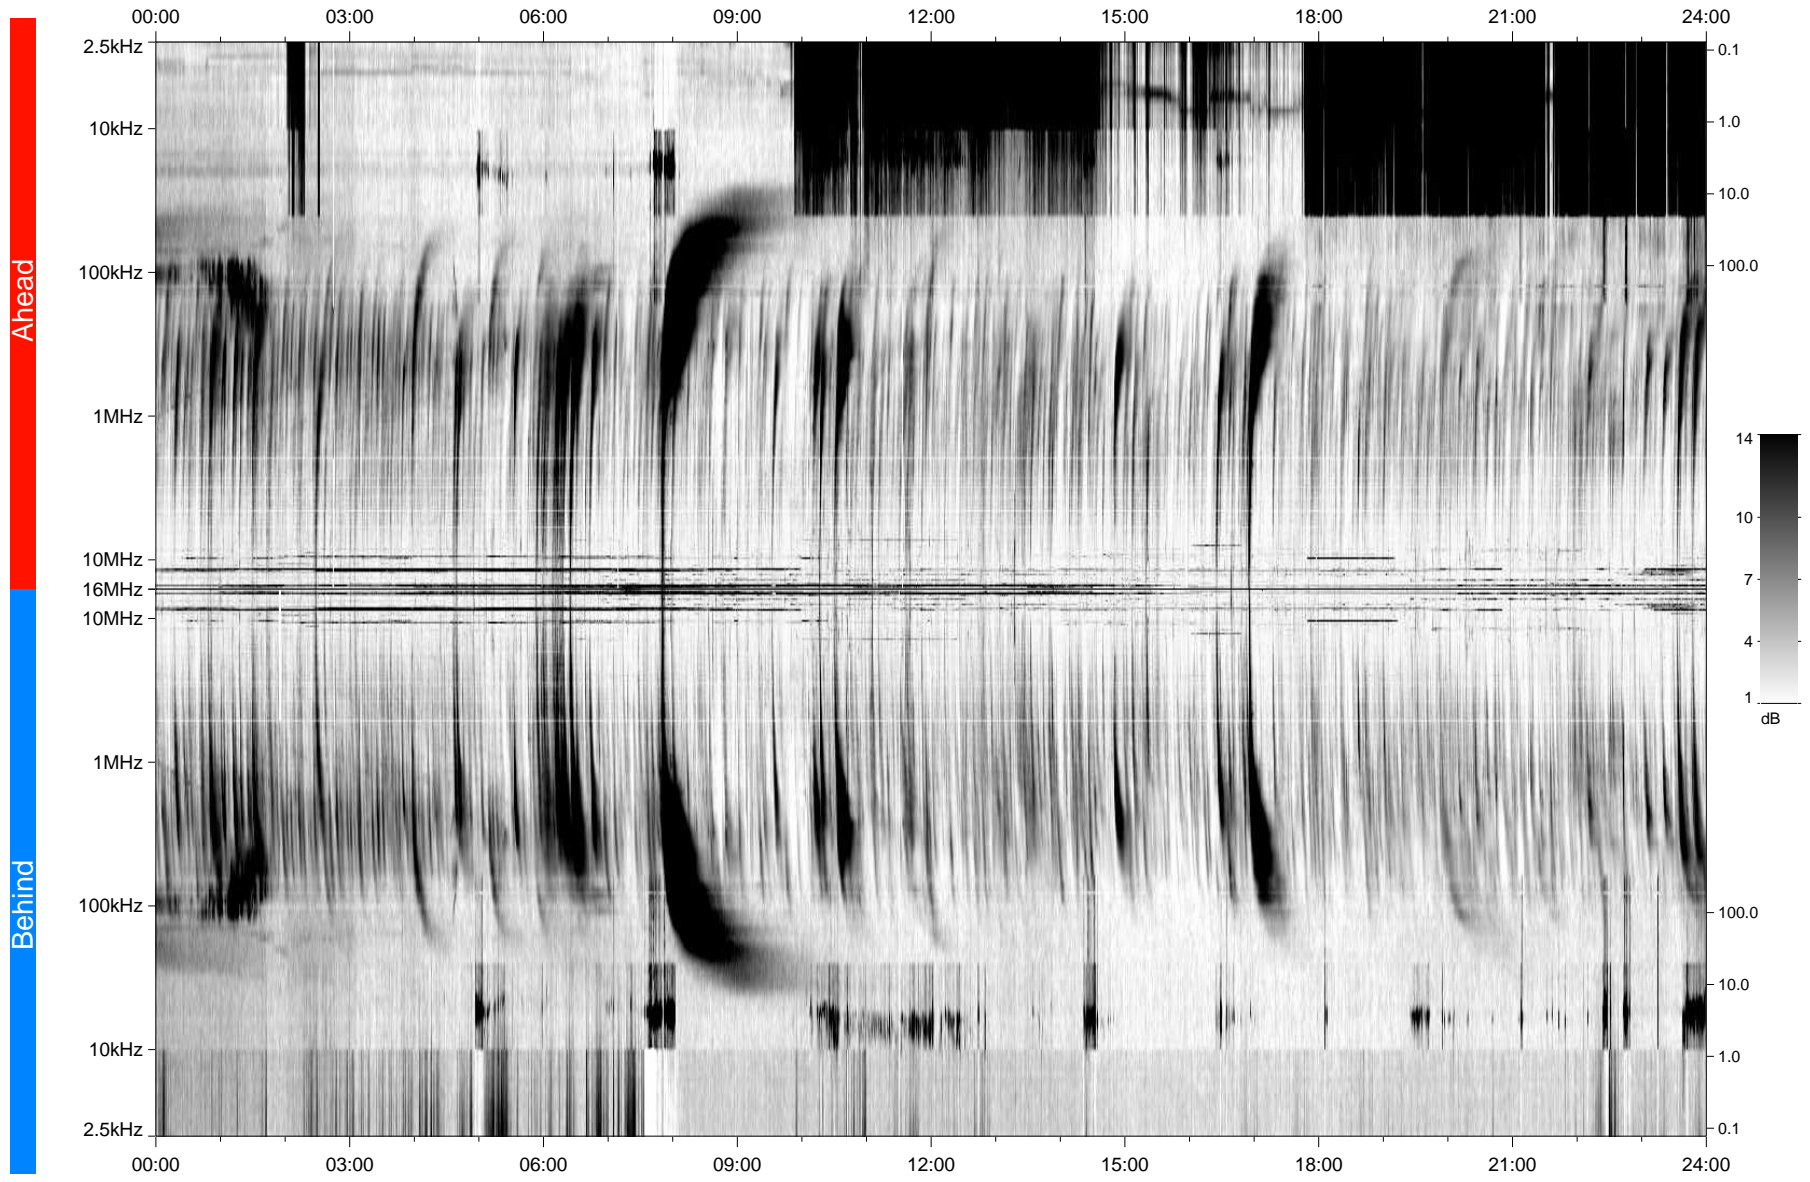

STEREO/WAVES Daily Summary - 16-Nov-2006 (DOY 320)

Ahead source file: swaves_ahead_2006_320_1_00.fin
Ahead PSE Angle: 0.0°

Behind PSE Angle: 0.0°
Behind source file: swaves_behind_2006_320_1_20.fin

Time (UTC)

file: stereo_swaves_daily-summary_gray_20061116_v04
made by: space.umn.edu on macOS with TDL 8.8.2 on 2022-10-20 16:54:16, with TLib V945 / dynspec V311