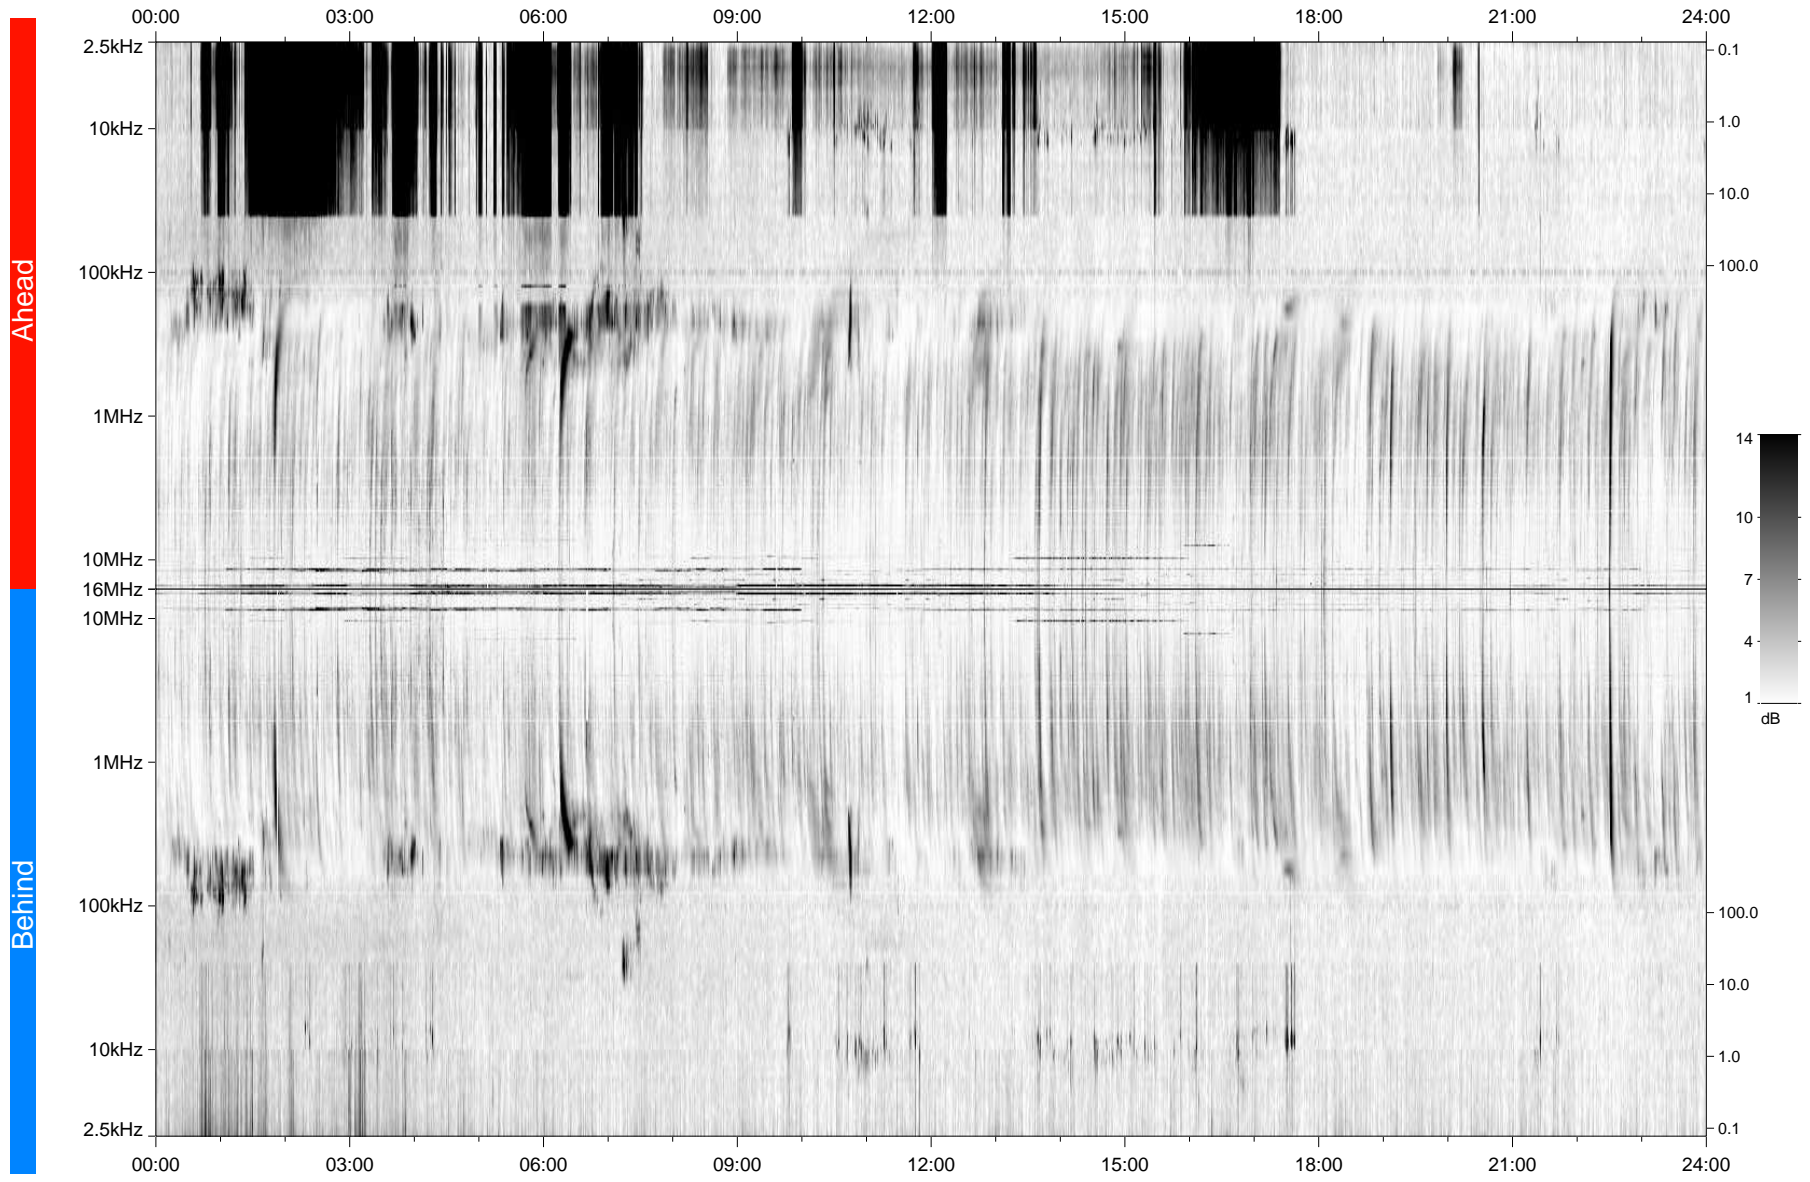

# STEREO/WAVES Daily Summary - 12-Nov-2006 (DOY 316)

Ahead source file: swaves\_ahead\_2006\_316\_1\_00.fin  
Ahead PSE Angle: 0.1°

Behind PSE Angle: 0.1°  
Behind source file: swaves\_behind\_2006\_316\_1\_20.fin

Time (UTC)

file: stereo\_swaves\_daily-summary\_gray\_20061112\_v04  
made by: space.umn.edu on macOS with TDL 8.8.2 on 2022-10-20 16:41:38, with TLib V945 / dynspec V311