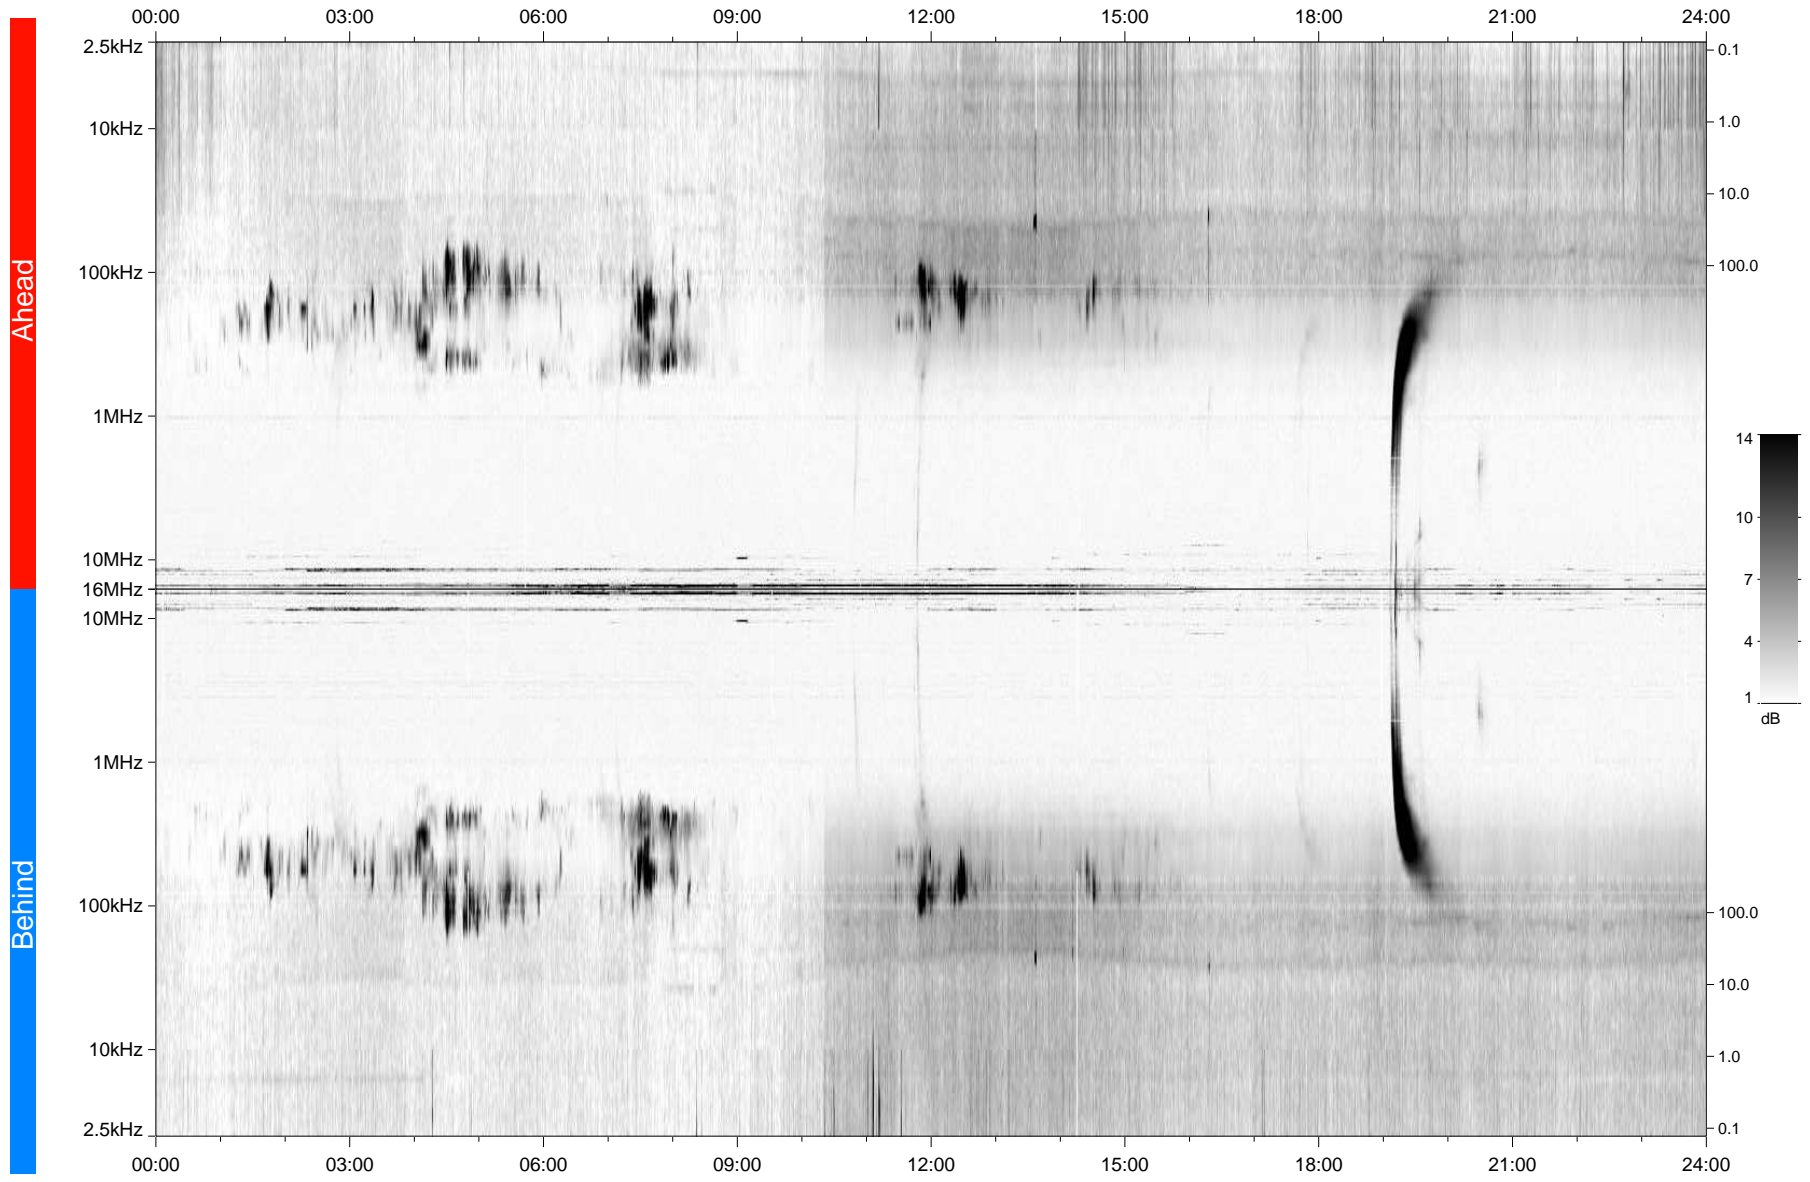

# STEREO/WAVES Daily Summary - 03-Nov-2006 (DOY 307)

Ahead source file: swaves\_ahead\_2006\_307\_1\_00.fin  
Ahead PSE Angle: 0.0°

Behind PSE Angle: 0.0°  
Behind source file: swaves\_behind\_2006\_307\_1\_20.fin

Time (UTC)

file: stereo\_swaves\_daily-summary\_gray\_20061103\_v04  
made by: space.umn.edu on macOS with IDL 8.8.2 on 2022-10-20 16:13:03, with TLib V945 / dynspec V311