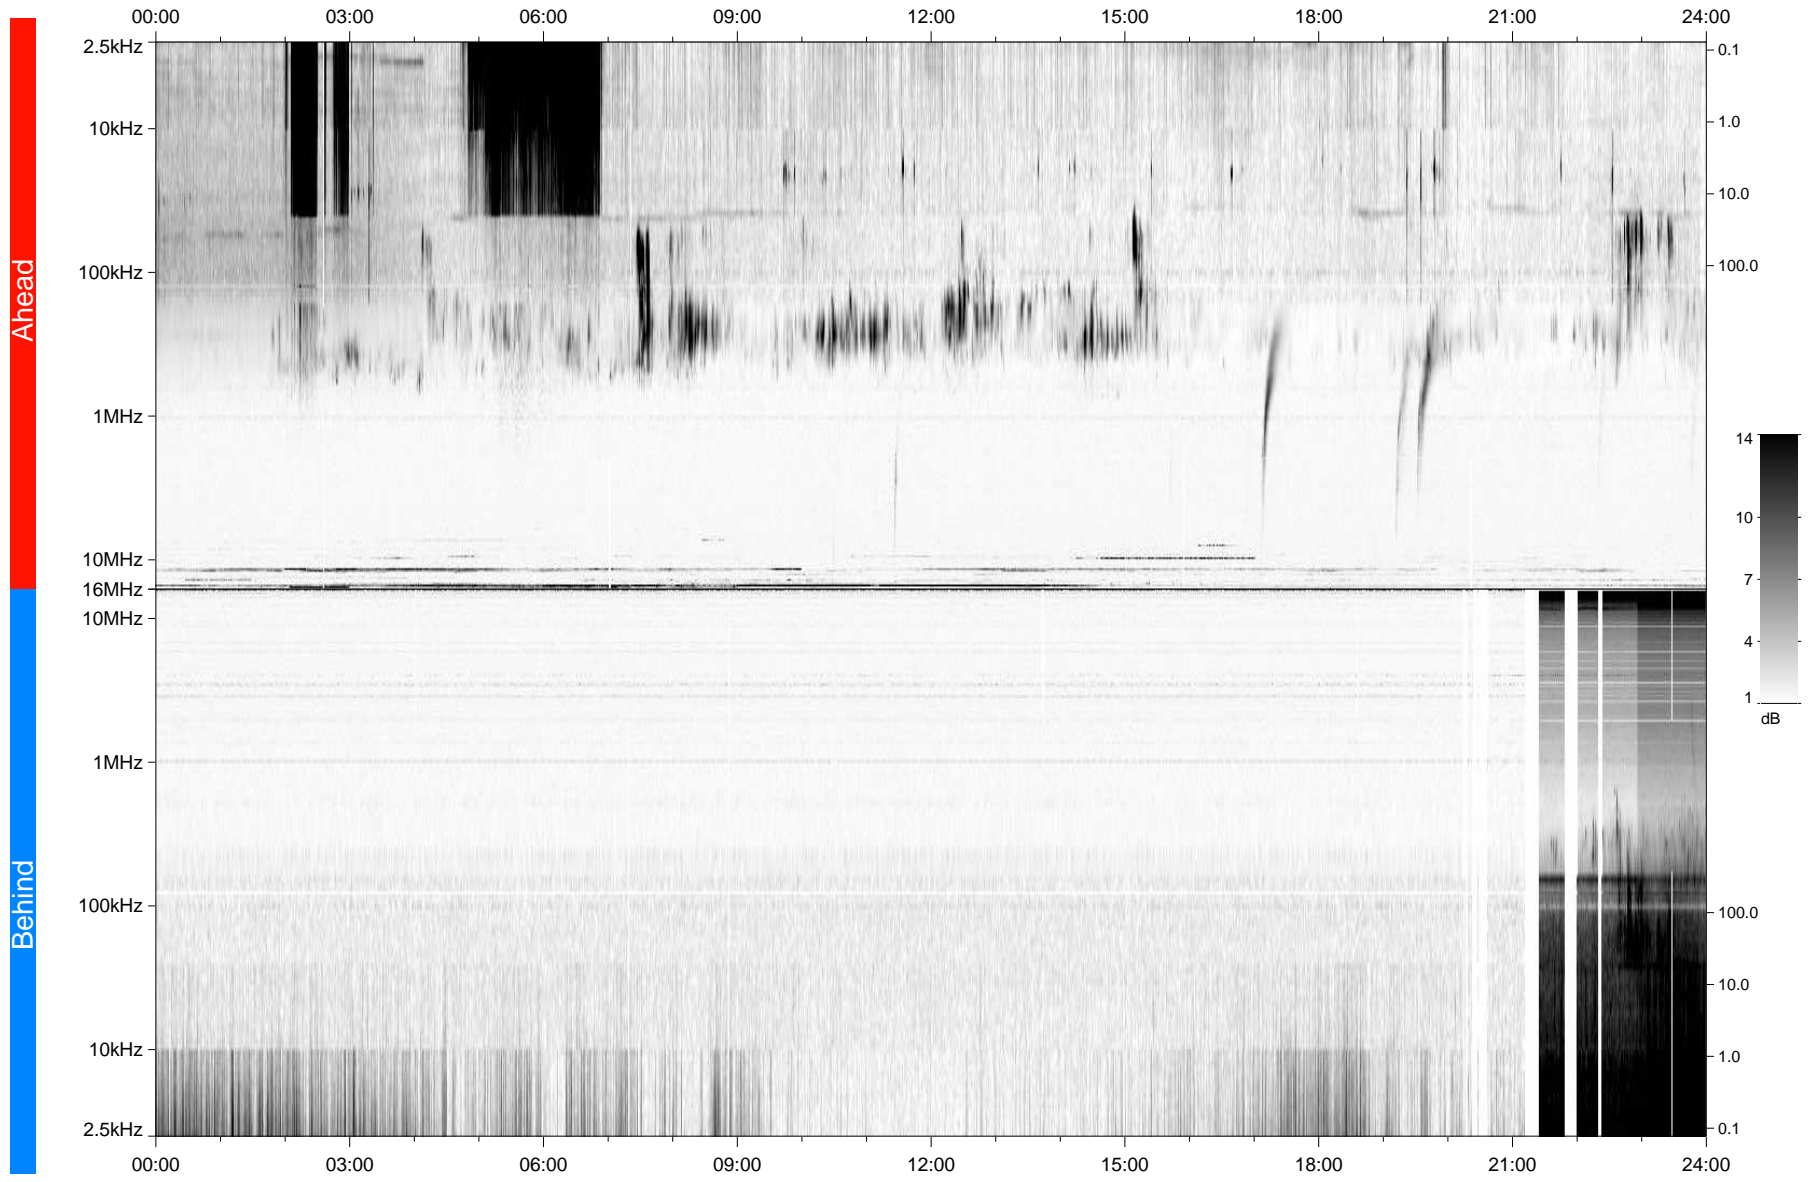

# STEREO/WAVES Daily Summary - 29-Oct-2006 (DOY 302)

Ahead source file: swaves\_ahead\_2006\_302\_1\_00.fin  
Ahead PSE Angle: 0.0°

Behind PSE Angle: 0.0°  
Behind source file: swaves\_behind\_2006\_302\_1\_20.fin

Time (UTC)

file: stereo\_swaves\_daily-summary\_gray\_20061029\_v04  
made by: space.umn.edu on macOS with TDL 8.8.2 on 2022-10-20 15:56:51, with TLib V945 / dynspec V311