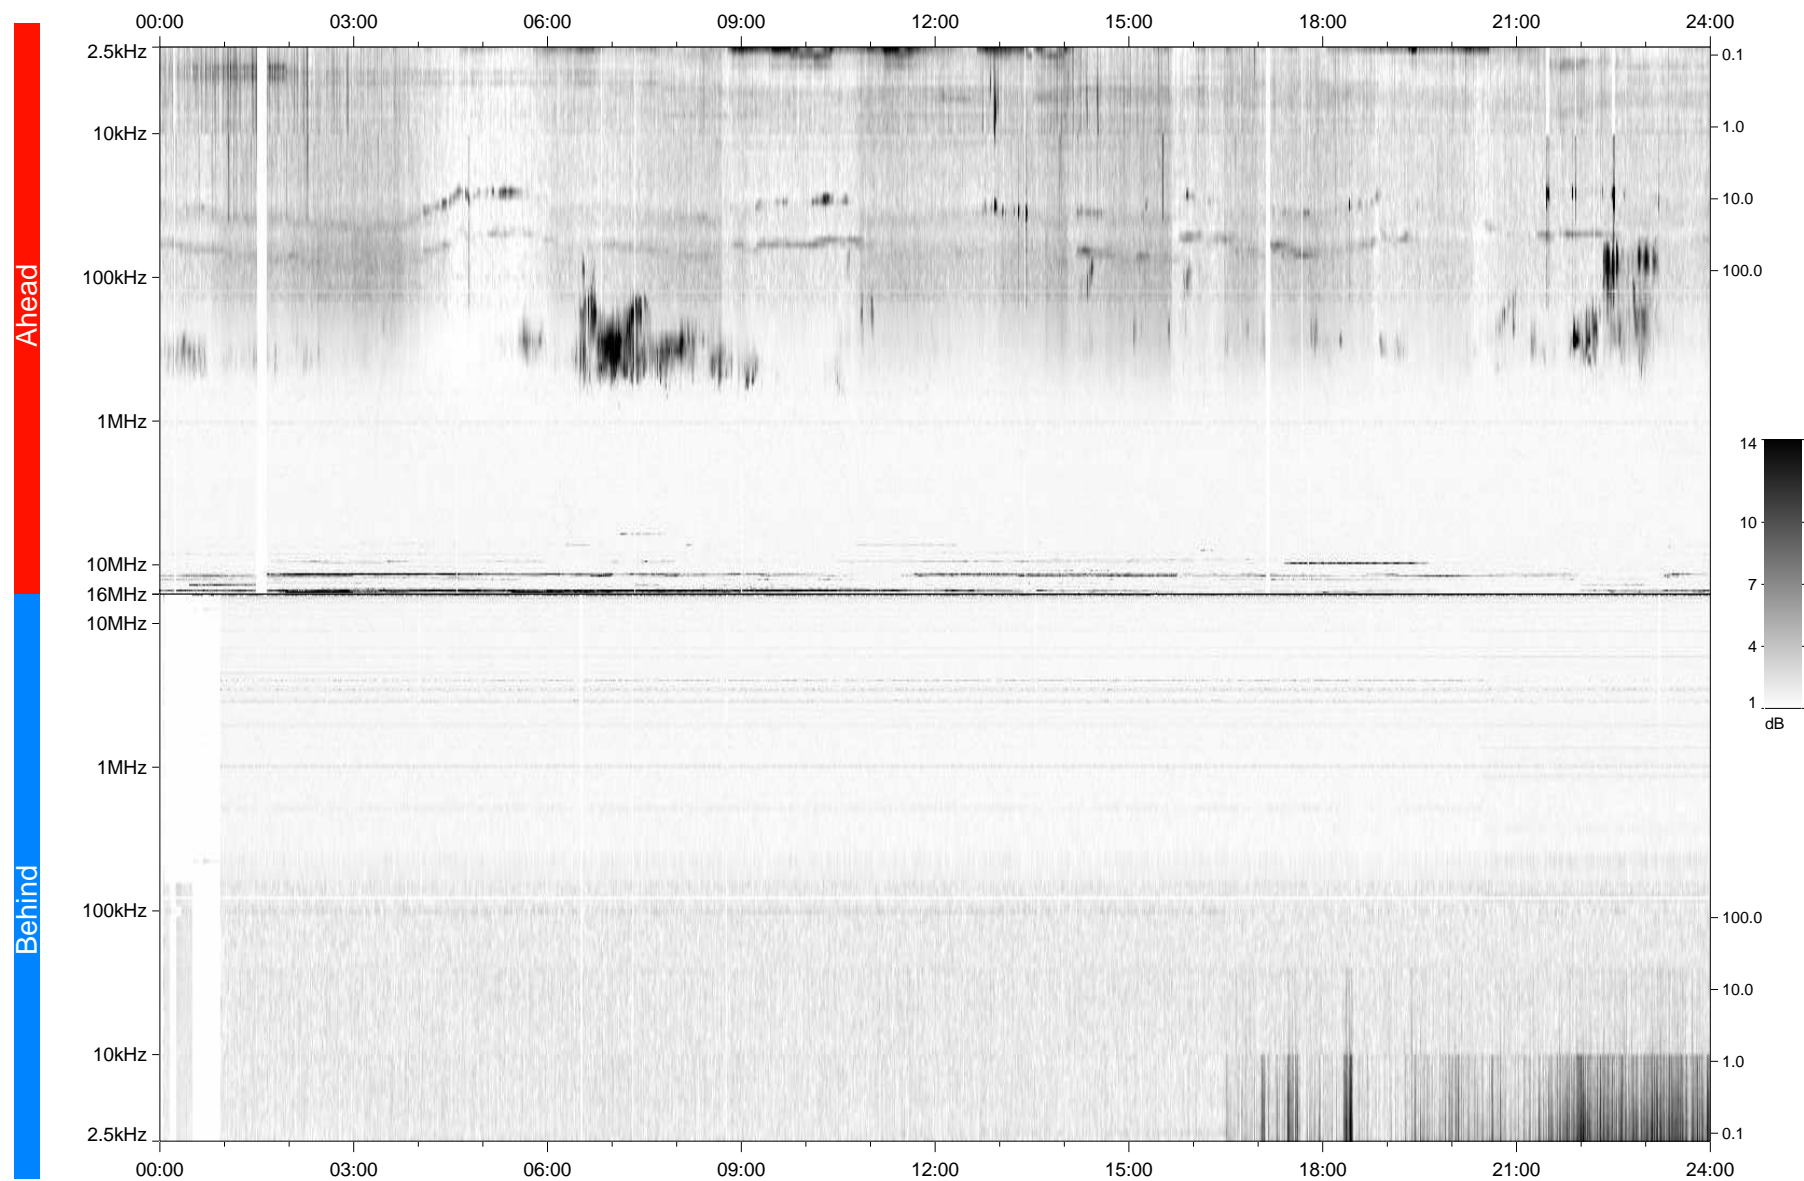

STEREO/WAVES Daily Summary - 28-Oct-2006 (DOY 301)

Ahead source file: swaves_ahead_2006_301_1_00.fin
Ahead PSE Angle: 0.0°

Behind PSE Angle: 0.0°
Behind source file: swaves_behind_2006_301_1_20.fin

Time (UTC)

file: stereo_swaves_daily-summary_gray_20061028_v04
made by: space.umn.edu on macOS with IDL 8.8.2 on 2022-10-20 15:43:11, with TLib V945 / dynspec V311