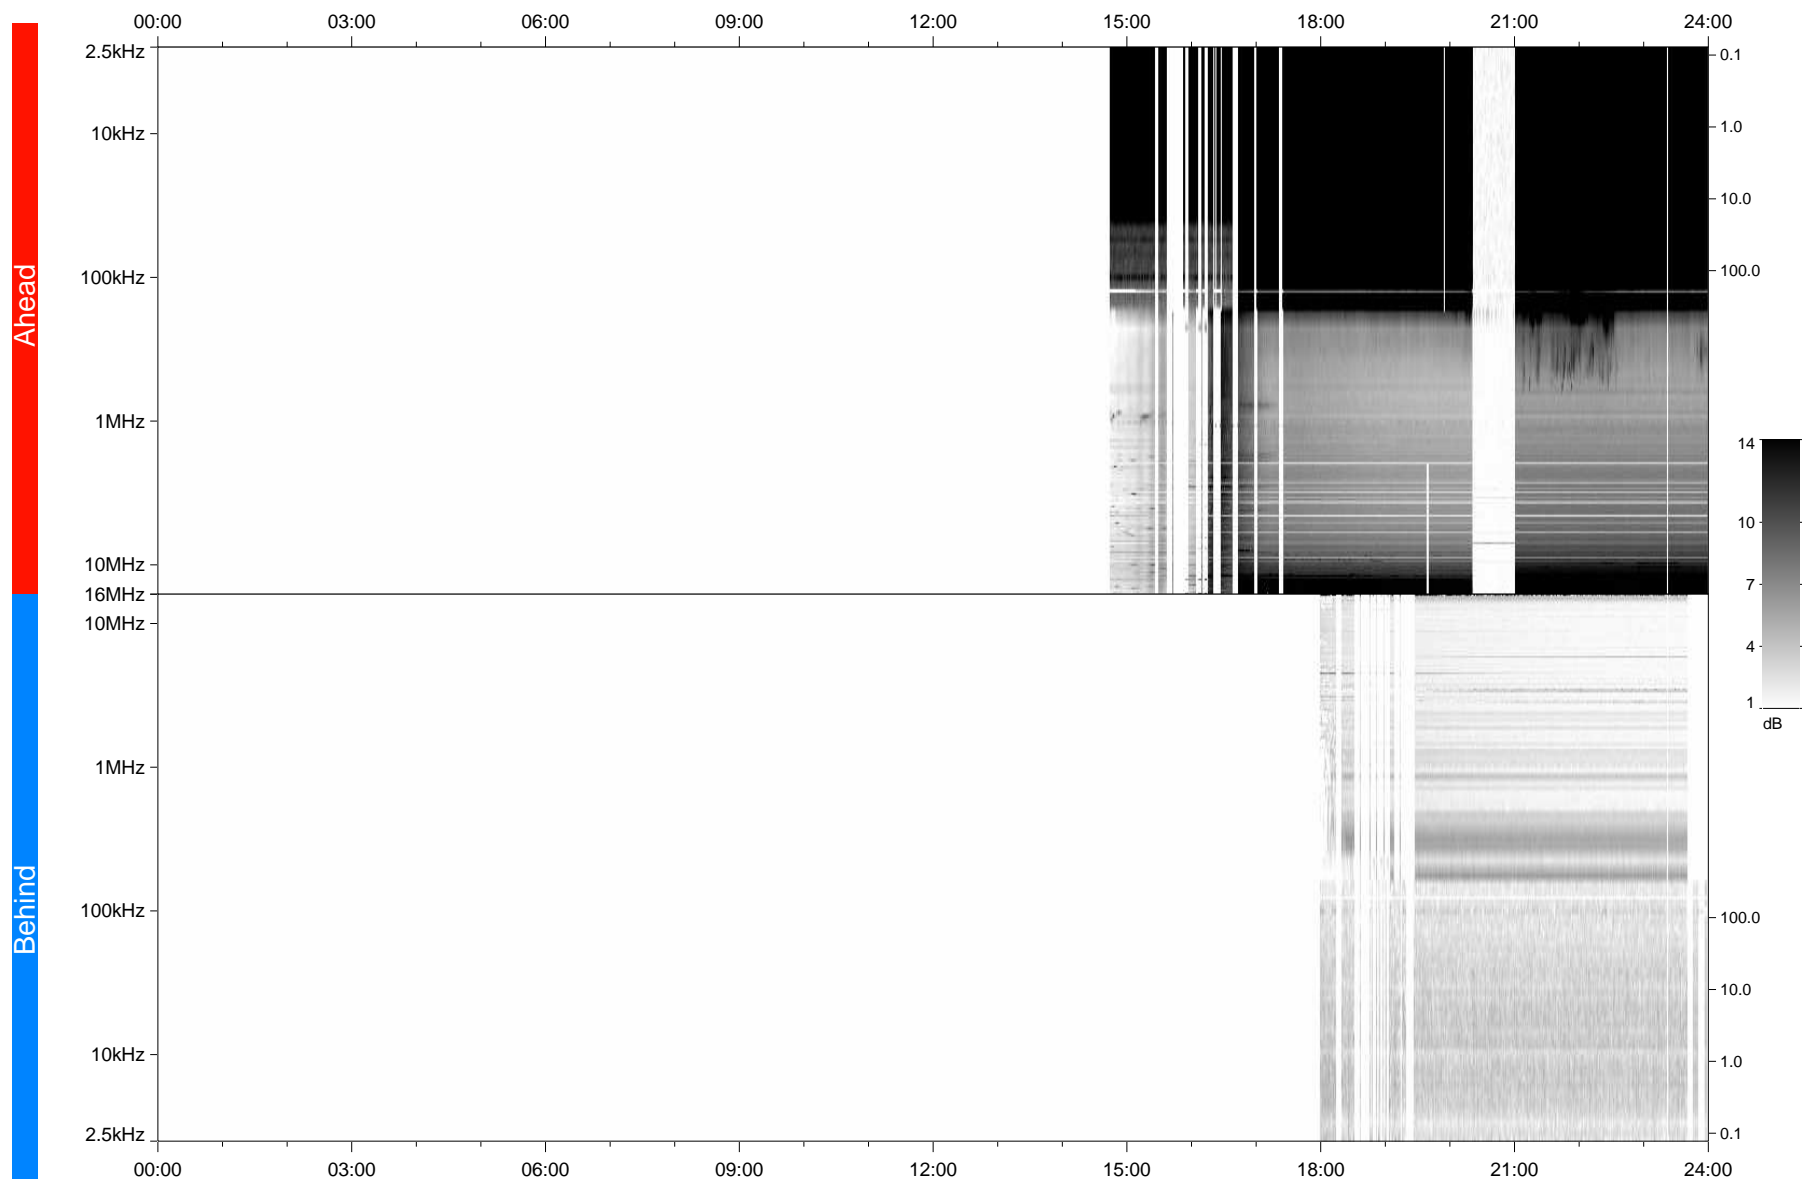

# STEREO/WAVES Daily Summary - 27-Oct-2006 (DOY 300)

Ahead source file: swaves\_ahead\_2006\_300\_1\_01.fin  
Ahead PSE Angle: 0.0°

Behind PSE Angle: 0.0°  
Behind source file: swaves\_behind\_2006\_300\_1\_01.fin

Time (UTC)

file: stereo\_swaves\_daily-summary\_gray\_20061027\_v04  
made by: space.umn.edu on macOS with TDL 8.8.2 on 2022-10-20 02:35:43, with TLib V945 / dynspec V311